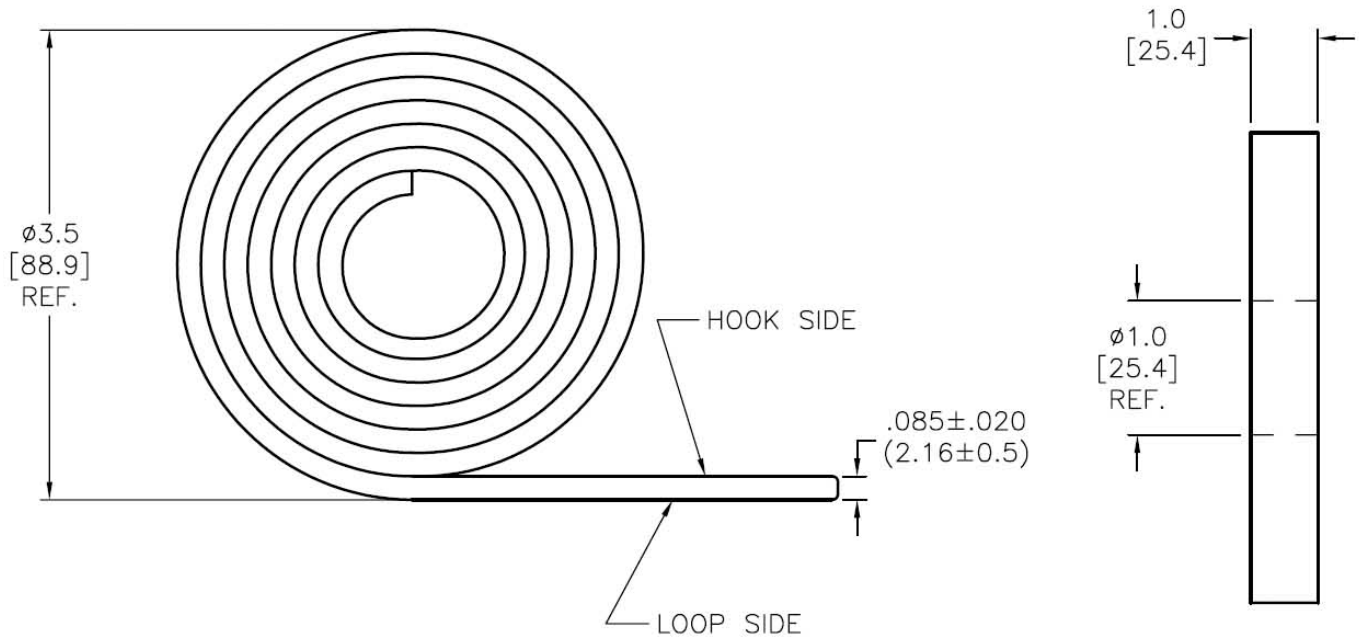

Hook and Loop Rolls

Part Number	Color
SPC5325	Black
SPC5326	Blue
SPC5327	Red
SPC5328	Green
SPC5329	Yellow

NOTES:

- Material: Low Density Polyethelene Hook, Nylon Knit Loop
- Operating Temp.: 120°F
- Length 15 Feet