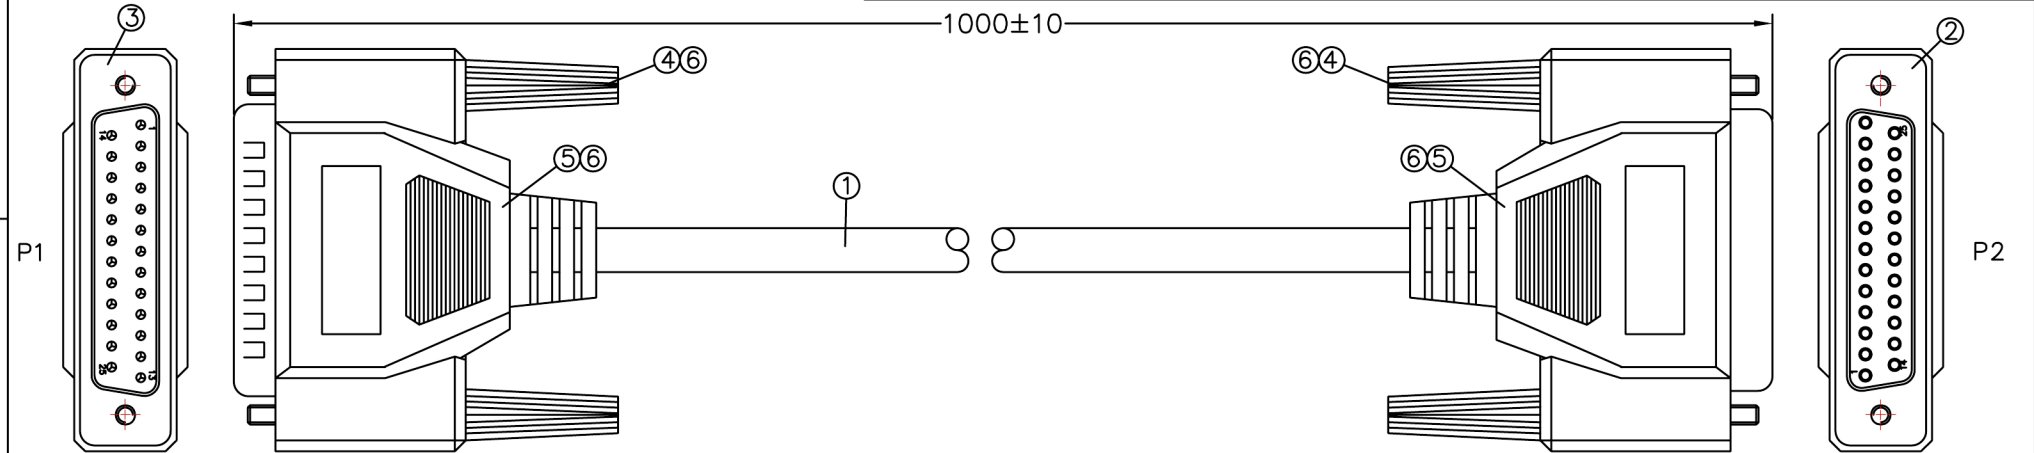

ECN NO.	REV	DESCRIPTION	DATE	REVISER	APPROVED
---------	-----	-------------	------	---------	----------

P1		P2	
1	_____	1	_____
2	_____	2	_____
3	_____	3	_____
4	_____	4	_____
5	_____	5	_____
6	_____	6	_____
7	_____	7	_____
8	_____	8	_____
9	_____	9	_____
10	_____	10	_____
		11	_____
		12	_____
		13	_____
		14	_____
		15	_____
		16	_____
		17	_____
		18	_____
		20	_____
		21	_____
		22	_____
		23	_____
		24	_____
		25	_____
		SHELL	_____
		SHELL	_____

ELECTRICAL CHARACTER:
 1.100% OPEN & SHORT TESTING.
 2.WITHSTANDING VOLTAGE:DC 300V 0.01SEC.
 3.INSULATION RESISTANCE:5M OHMS MIN.
 4.CONDUCTIVE RESISTANCE:3 OHMS MAX.

GENERAL TOLERANCES (UNLESS SPECIFIED)				CUST PART NO.:						
6	PVC: BEIGE WHITE.	g	30	.XXX: ±0.15	ANGULAR: ±3°	DESIGN: KEVIN	SCALE: NONE	UNIT: mm	THIRD ANGLE PROJECTION	
5	PE: LD-PE,NATURAL.	g	25			.XX: ±0.25	CHECKED: KEVIN	TITLE: DB 25P M TO DB 25P F CABLE		
4	SCREW: #4-40UNC STEEL,NICKEL PLATED.	PCS	4	.X: ±0.50		APPROVED:	REV:A			
3	CONN: DB 25P M,CONTACT: GOLD PLATED,SHELL: NICKEL PLATED,BLUE INSULATOR.	PCS	1	SIZE A4	DATE: 2010.11.18					
2	CONN: DB 25P F,CONTACT: TIN PLATED,SHELL: NICKEL PLATED,BLUE INSULATOR.	PCS	1		SHEET NO.: 1 OF 1					
1	CABLE: 30AWG(7/0.10)x25C+DRAIN+AL/MYLAR,OD:6.6 PVC JACKET,BEIGE WHITE.	mm	625							
ITEM	DESCRIPTION		UNIT	QT'Y						