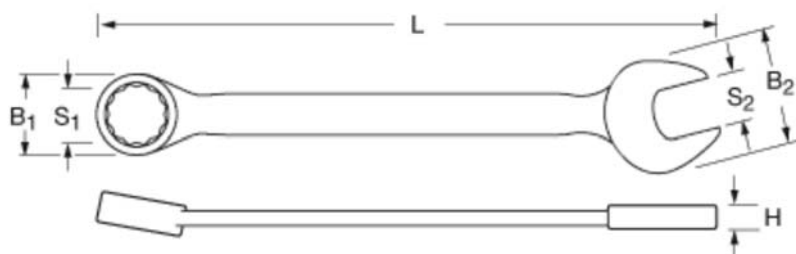

SlimLine spanners. Hands-on tools. CrV steel drop forged.

12-piece SlimLine ring-combination spanner set. Including holder. To DIN 3113 and ISO 3318.

Carefully hardened and plated. With clearly readable sizes. Ring head offset 15°.

Sizes 6 - 7 - 8 - 9 - 10 - 11 - 12 - 13 - 14 - 15 - 17 and 19mm. Each spanner has a clearly marked place for storage. The plastic holder also offers fixing holes.

NO 23 820 set

- Optimal surface protection by means of double nickel-plating and single chrome-plating. With easy to hold, smooth finish.
- With durable laser inscribed and clearly readable sizes in mm.
- Polished heads: slim and thin walled. Torque characteristics still exceed DIN/ISO requirements.
- Dimensional tolerances are better than those required by DIN/ISO. Each piece is calibrated and checked.

**10 YEAR
GUARANTEE!**

For full
professional use!

**DIN
ISO**

SlimLine combination spanners, individually

NO	S1	B1	B2	L	H
23 905	5.5mm	9	14	93	3.0
23 906	6mm	10	16	100	3.4
23 907	7mm	12	18	110	3.4
23 908	8mm	13	20	120	3.5
23 909	9mm	15	22	130	3.5
23 910	10mm	16	24	140	4.5
23 911	11mm	17	26	150	4.5
23 912	12mm	19	28	160	4.7
23 913	13mm	20	29	170	4.7
23 914	14mm	22	32	180	5.5
23 915	15mm	24	34	190	5.5
23 916	16mm	25	36	195	6.0
23 917	17mm	25	38	210	6.0
23 918	18mm	28	38	216	6.5
23 919	19mm	28	42	230	6.5
23 920	20mm	30	46	250	7.5
23 921	21mm	32	45	245	7.5
23 922	22mm	33	46	270	7.5
23 924	24mm	36	49	280	8.5
23 927	27mm	39	55	310	8.5
23 930	30mm	44	59	340	9.5
23 932	32mm	46	64	360	9.5
23 933	34mm	50	70	380	15
23 935	36mm	54	74	410	18
23 937	41mm	61	84	460	21