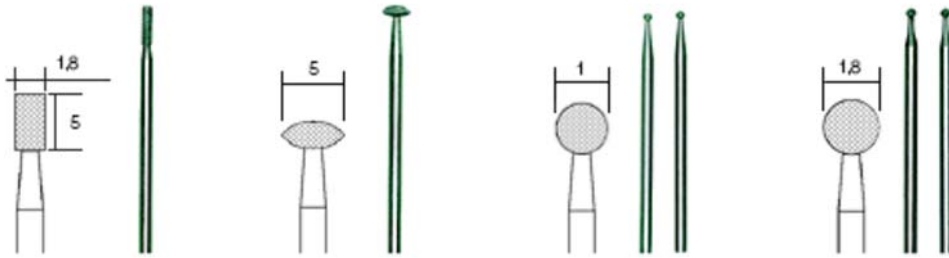

Bits and cutters of industrial and dental quality: Diamond grinding bits, drills and cutting discs (all measures in mm).

For glass, ceramics, plastic: Diamond tools

NO 28 230

NO 28 232

NO 28 234

Ball-shaped diamond-coated grinding bits for glass and stone

For drilling and machining of glass and types of stone reaching to granite. Recommended for use on drill presses with a speed of 2,000rpm with the addition of coolant. Shaft Ø 2,35mm.

NO 28 255

Diamond twist drills

For drilling holes in (semi) precious stones, etc. Shaft Ø 2.35mm.

NO 28 240

NO 28 250

NO 28 212

NO 28 222

Diamond grinding bits

With consistently even coating of diamond dust. Bodies and shafts made from stainless steel. Used for grinding, engraving and chiselling steel (even chrome-cobalt alloy), glass, ceramics, porcelain and plastics. All shafts Ø 2.35mm.

NO 28 840

NO 28 842

Diamond cutting discs

Only 0.6 thick. For cutting and sanding of porcelain, ceramics, glass fibre boards, plastic and non-ferrous metals. Shaft of Ø 2.35mm.

X-ON Electronics

Largest Supplier of Electrical and Electronic Components