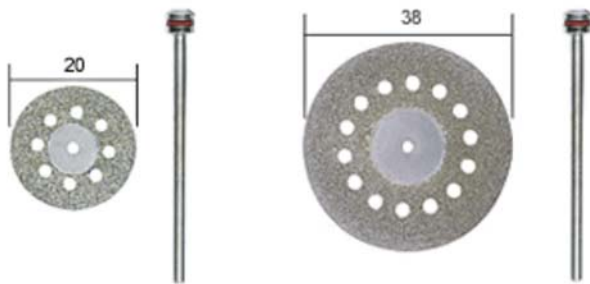

For drilling and machining of glass and types of stone reaching to granite. Recommended for use on drill presses with a speed of 2,000rpm with the addition of coolant. Shaft Ø 2,35mm.

NO 28 255

Diamond twist drills

For drilling holes in (semi) precious stones, etc. Shaft Ø 2.35mm.

NO 28 240

NO 28 250

NO 28 212

NO 28 222

Diamond grinding bits

With consistently even coating of diamond dust. Bodies and shafts made from stainless steel. Used for grinding, engraving and chiselling steel (even chrome-cobalt alloy), glass, ceramics, porcelain and plastics. All shafts Ø 2.35mm.

NO 28 844

NO 28 846

Diamond-coated cutting discs with cooling holes

For cutting, grinding and deburring. Same application as described on the left. Less heating up due to cooling holes. No burn marks! Shaft Ø 2.35mm.

NO 28 840

NO 28 842

Diamond cutting discs

Only 0.6 thick. For cutting and sanding of porcelain, ceramics, glass fibre boards, plastic and non-ferrous metals. Shaft of Ø 2.35mm.

X-ON Electronics

Largest Supplier of Electrical and Electronic Components