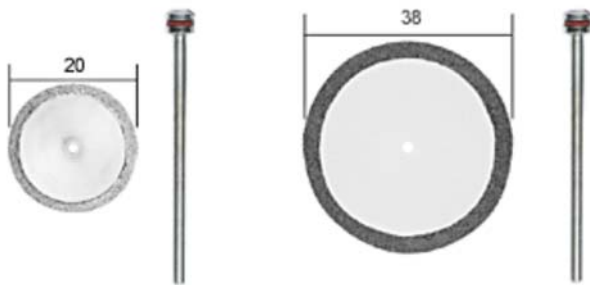

For drilling and machining of glass and types of stone reaching to granite. Recommended for use on drill presses with a speed of 2,000rpm with the addition of coolant. Shaft Ø 2,35mm.

NO 28 255

Diamond twist drills

For drilling holes in (semi) precious stones, etc. Shaft Ø 2.35mm.

NO 28 240

NO 28 250

NO 28 212

NO 28 222

Diamond grinding bits

With consistently even coating of diamond dust. Bodies and shafts made from stainless steel. Used for grinding, engraving and chiselling steel (even chrome-cobalt alloy), glass, ceramics, porcelain and plastics. All shafts Ø 2.35mm.

NO 28 844

NO 28 846

Diamond-coated cutting discs with cooling holes

For cutting, grinding and deburring. Same application as described on the left. Less heating up due to cooling holes. No burn marks! Shaft Ø 2.35mm.

NO 28 840

NO 28 842

Diamond cutting discs

Only 0.6 thick. For cutting and sanding of porcelain, ceramics, glass fibre boards, plastic and non-ferrous metals. Shaft of Ø 2.35mm.

X-ON Electronics

Largest Supplier of Electrical and Electronic Components