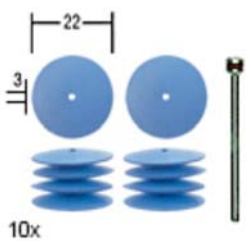

Bits and cutters of industrial and dental quality: Polishing agents (all measures in mm).

For gold, stainless, steel porcelain: Polishing agents

NO 28 293

NO 28 294

NO 28 288

Flexible silicon discs, wheels and bullets

Used for surface smoothing and polishing of precious metals, non-ferrous metals, high-grade metals, glass, porcelain, wood, rubber and plastic. The bullets are very suitable for working tough-to-reach insides. Shafts of Ø 2.35mm.

NO 28 295

Flexible polishing pad set

Especially suitable for working gold, platinum, silver as well as for tool making and castings. Shafts of Ø 2.35mm.

NO 28 801

NO 28 802

NO 28 803

NO 28 798

Felt polishers and felt discs