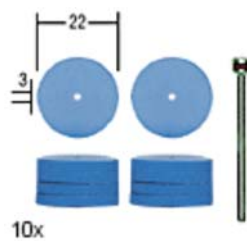

Bits and cutters of industrial and dental quality: Polishing agents (all measures in mm).

For gold, stainless, steel porcelain: Polishing agents

NO 28 293

NO 28 294

NO 28 288

Flexible silicon discs, wheels and bullets

Used for surface smoothing and polishing of precious metals, non-ferrous metals, high-grade metals, glass, porcelain, wood, rubber and plastic. The bullets are very suitable for working tough-to-reach insides. Shafts of Ø 2.35mm.

NO 28 295

Flexible polishing pad set

Especially suitable for working gold, platinum, silver as well as for tool making and castings. Shafts of Ø 2.35mm.

NO 28 801

NO 28 802

NO 28 803

NO 28 798

Felt polishers and felt discs