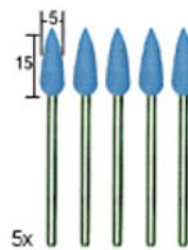

Bits and cutters of industrial and dental quality: Polishing agents (all measures in mm).

For gold, stainless, steel porcelain: Polishing agents

NO 28 293

NO 28 294

NO 28 288

Flexible silicon discs, wheels and bullets

Used for surface smoothing and polishing of precious metals, non-ferrous metals, high-grade metals, glass, porcelain, wood, rubber and plastic. The bullets are very suitable for working tough-to-reach insides. Shafts of Ø 2.35mm.

NO 28 295

Flexible polishing pad set

Especially suitable for working gold, platinum, silver as well as for tool making and castings. Shafts of Ø 2.35mm.

NO 28 801

NO 28 802

NO 28 803

NO 28 798

Felt polishers and felt discs