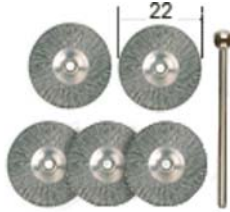

### Brass brushes, cups and wheels

Ideal for working on brass, brass alloys, copper, precious metals, semiprecious stones, plastic and wood. For cleaning of electronic components and circuit boards. Shaft of Ø 2.35mm.

NO 28 955

NO 28 957

NO 28 956