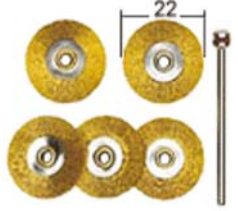

### Steel brushes, cups and wheels

High quality components for best operation. For cleaning, removing rust, sanding, frosting, roughening, rounding-off, etc. of metal, cast iron, plastic, stone and wood. Shaft of Ø 2.35mm.

NO 28 961

NO 28 963

NO 28 962