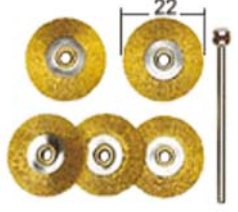

Bits and cutters of industrial and dental quality: Cleaning brushes (all measures in mm).

For steel, brass, stainless steel: Cleaning brushes

NO 28 951

NO 28 953

NO 28 952

Steel brushes, cups and wheels

High quality components for best operation. For cleaning, removing rust, sanding, frosting, roughening, rounding-off, etc. of metal, cast iron, plastic, stone and wood. Shaft of Ø 2.35mm.

NO 28 961

NO 28 963

NO 28 962

Brass brushes, cups and wheels

Ideal for working on brass, brass alloys, copper, precious metals, semiprecious stones, plastic and wood. For cleaning of electronic components and circuit boards. Shaft of Ø 2.35mm.

NO 28 955

NO 28 957

NO 28 956

Stainless steel brushes, cups and wheels

For cleaning, brushing and cleansing stainless steel. Remove cinders and scales on stainless steel welding seams and soldering points. Can also be used on aluminium and non-ferrous heavy metal. Shaft Ø 2.35mm.