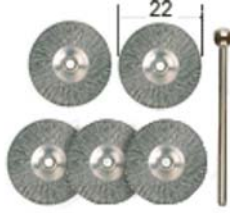

Bits and cutters of industrial and dental quality: Cleaning brushes (all measures in mm).

For steel, brass, stainless steel: Cleaning brushes

NO 28 951

NO 28 953

NO 28 952

Steel brushes, cups and wheels

High quality components for best operation. For cleaning, removing rust, sanding, frosting, roughening, rounding-off, etc. of metal, cast iron, plastic, stone and wood. Shaft of Ø 2.35mm.

NO 28 961

NO 28 963

NO 28 962

Brass brushes, cups and wheels

Ideal for working on brass, brass alloys, copper, precious metals, semiprecious stones, plastic and wood. For cleaning of electronic components and circuit boards. Shaft of Ø 2.35mm.

NO 28 955

NO 28 957

NO 28 956

Stainless steel brushes, cups and wheels

For cleaning, brushing and cleansing stainless steel. Remove cinders and scales on stainless steel welding seams and soldering points. Can also be used on aluminium and non-ferrous heavy metal. Shaft Ø 2.35mm.

Note:

Permit the brushes to work only with gentle contact pressure and at the recommended rotational speed! If the pressure is too high, the individual wires will be bent too strongly and afterwards straighten up again due to the centrifugal force. This excessive flexural fatigue stress of the wires on their seating promotes the notch effect. They are prone to breakage!