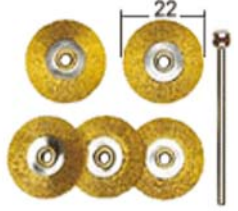

Bits and cutters of industrial and dental quality: Cleaning brushes (all measures in mm).

For steel, brass, stainless steel: Cleaning brushes

NO 28 951

NO 28 953

NO 28 952

Steel brushes, cups and wheels

High quality components for best operation. For cleaning, removing rust, sanding, frosting, roughening, rounding-off, etc. of metal, cast iron, plastic, stone and wood. Shaft of Ø 2.35mm.

NO 28 961

NO 28 963

NO 28 962

Brass brushes, cups and wheels

Ideal for working on brass, brass alloys, copper, precious metals, semiprecious stones, plastic and wood. For cleaning of electronic components and circuit boards. Shaft of Ø 2.35mm.

NO 28 955

NO 28 957

NO 28 956

Stainless steel brushes, cups and wheels

For cleaning, brushing and cleansing stainless steel. Remove cinders and scales on stainless steel welding seams and soldering points. Can also be used on aluminium and non-ferrous heavy metal. Shaft Ø 2.35mm.