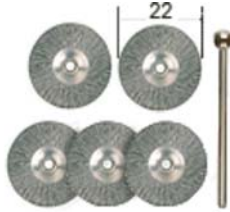

Bits and cutters of industrial and dental quality: Cleaning brushes (all measures in mm).

For steel, brass, stainless steel: Cleaning brushes

NO 28 951

NO 28 953

NO 28 952

Steel brushes, cups and wheels

High quality components for best operation. For cleaning, removing rust, sanding, frosting, roughening, rounding-off, etc. of metal, cast iron, plastic, stone and wood. Shaft of Ø 2.35mm.

NO 28 961

NO 28 963

NO 28 962

Brass brushes, cups and wheels

Ideal for working on brass, brass alloys, copper, precious metals, semiprecious stones, plastic and wood. For cleaning of electronic components and circuit boards. Shaft of Ø 2.35mm.

NO 28 955

NO 28 957

NO 28 956

Stainless steel brushes, cups and wheels

For cleaning, brushing and cleansing stainless steel. Remove cinders and scales on stainless steel welding seams and soldering points. Can also be used on aluminium and non-ferrous heavy metal. Shaft Ø 2.35mm.

Note:

Permit the brushes to work only with gentle contact pressure and at the recommended rotational speed! If the pressure is too high, the individual wires will be bent too strongly and afterwards straighten up again due to the centrifugal force. This excessive flexural fatigue stress of the wires on their seating promotes the notch effect. They are prone to breakage!