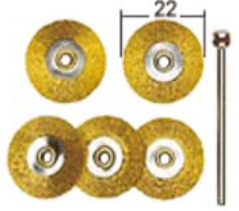

Bits and cutters of industrial and dental quality: Cleaning brushes (all measures in mm).

For steel, brass, stainless steel: Cleaning brushes

NO 28 951

NO 28 953

NO 28 952

Steel brushes, cups and wheels

High quality components for best operation. For cleaning, removing rust, sanding, frosting, roughening, rounding-off, etc. of metal, cast iron, plastic, stone and wood. Shaft of Ø 2.35mm.

NO 28 961

NO 28 963

NO 28 962

Brass brushes, cups and wheels

Ideal for working on brass, brass alloys, copper, precious metals, semiprecious stones, plastic and wood. For cleaning of electronic components and circuit boards. Shaft of Ø 2.35mm.

NO 28 955

NO 28 957

NO 28 956

Stainless steel brushes, cups and wheels

For cleaning, brushing and cleansing stainless steel. Remove cinders and scales on stainless steel welding seams and soldering points. Can also be used on aluminium and non-ferrous heavy metal. Shaft Ø 2.35mm.