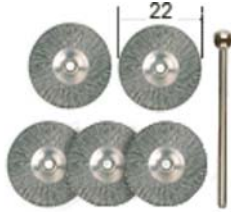

Bits and cutters of industrial and dental quality: Cleaning brushes (all measures in mm).

For steel, brass, stainless steel: Cleaning brushes

NO 28 951

NO 28 953

NO 28 952

Steel brushes, cups and wheels

High quality components for best operation. For cleaning, removing rust, sanding, frosting, roughening, rounding-off, etc. of metal, cast iron, plastic, stone and wood. Shaft of Ø 2.35mm.

NO 28 961

NO 28 963

NO 28 962

Brass brushes, cups and wheels

Ideal for working on brass, brass alloys, copper, precious metals, semiprecious stones, plastic and wood. For cleaning of electronic components and circuit boards. Shaft of Ø 2.35mm.

NO 28 955

NO 28 957

NO 28 956

Stainless steel brushes, cups and wheels

For cleaning, brushing and cleansing stainless steel. Remove cinders and scales on stainless steel welding seams and soldering points. Can also be used on aluminium and non-ferrous heavy metal. Shaft Ø 2.35mm.

Note:

Permit the brushes to work only with gentle contact pressure and at the recommended rotational speed! If the pressure is too high, the individual wires will be bent too strongly and afterwards straighten up again due to the centrifugal force. This excessive flexural fatigue stress of the wires on their seating promotes the notch effect. They are prone to breakage!