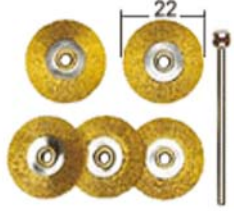

### Steel brushes, cups and wheels

High quality components for best operation. For cleaning, removing rust, sanding, frosting, roughening, rounding-off, etc. of metal, cast iron, plastic, stone and wood. Shaft of Ø 2.35mm.

NO 28 961

NO 28 963

NO 28 962