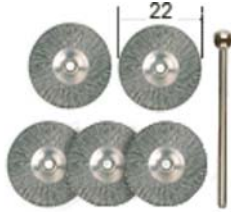

### Brass brushes, cups and wheels

Ideal for working on brass, brass alloys, copper, precious metals, semiprecious stones, plastic and wood. For cleaning of electronic components and circuit boards. Shaft of Ø 2.35mm.

NO 28 955

NO 28 957

NO 28 956