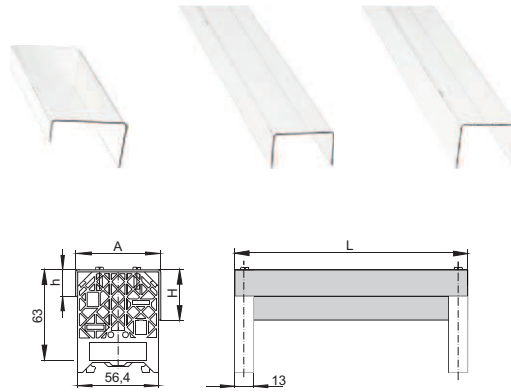

## Protection covers installed on KU-3 holders

TYPE		OZZ-1	OZZ-2	OZZ-3
Catalogue number		46-0270	46-1010	46-2010
Dimensions	A	60mm	60mm	60mm
	H	37mm	35mm	47mm
	h	18,5mm	35mm	47mm
	L	162mm	1000mm	1000mm
Use		ZO-4204	ZG-G25, ZG-G35	ZG-G2,5; 4; 10; ZUG-G2,5; 4; 10; 16
Insulating material		Plexiglass 1,5mm	Plexiglass 1,5mm	Plexiglass 1,5mm
Ambient temperature		-25...+55°C	-25...+55°C	-25...+55°C

## End sections, separators

TYPE		PSU-4	PSU-10	PSU-16	PSU-4/2z
Catalogue number		41-010□	41-020□	41-030□	41-040□
Colour		yellow-1 ● white-2 ○ black-3 ● green-5 ● blue-6 ● red-7 ● grey-8 ●	yellow-1 ● white-2 ○ black-3 ● green-5 ● blue-6 ● red-7 ● grey-8 ●	yellow-1 ● white-2 ○ black-3 ● green-5 ● blue-6 ● red-7 ● grey-8 ●	yellow-1 ● blue-6 ● grey-8 ●
Use as	End section for:	ZUG-G2,5 ZUG-G4	ZUG-G10	ZUG-G16	ZUG-G21...24
	Separator for:	—	ZUG-G2,5 ZUG-G4	ZUG-G10	—
Width		1mm	1mm	1,5mm	1,2mm
Insulating material		polyamide	polyamide	polyamide	polyamide
Ambient temperature		-25...+100°C	-25...+100°C	-25...+100°C	-25...+100°C
Package		25pcs.	25pcs.	25pcs.	25pcs.