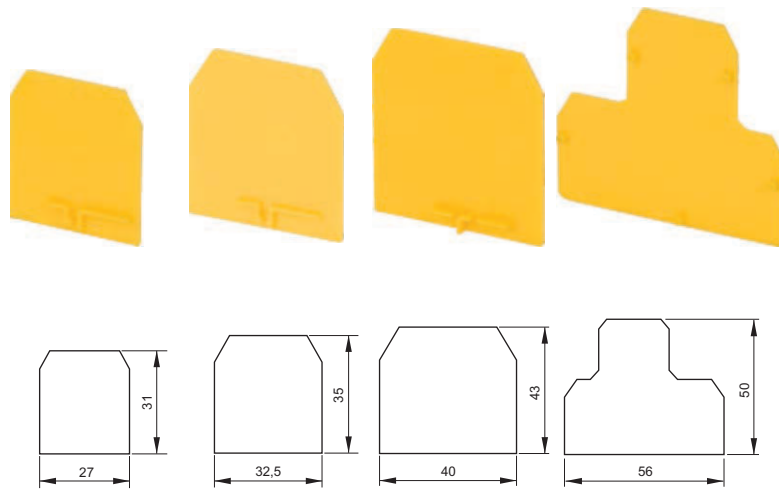

## Protection covers installed on KU-3 holders

TYPE		OZZ-1	OZZ-2	OZZ-3
Catalogue number		46-0270	46-1010	46-2010
Dimensions	A	60mm	60mm	60mm
	H	37mm	35mm	47mm
	h	18,5mm	35mm	47mm
	L	162mm	1000mm	1000mm
Use		ZO-4204	ZG-G25, ZG-G35	ZG-G2,5; 4; 10; ZUG-G2,5; 4; 10; 16
Insulating material		Plexiglass 1,5mm	Plexiglass 1,5mm	Plexiglass 1,5mm
Ambient temperature		-25...+55°C	-25...+55°C	-25...+55°C

## End sections, separators

TYPE		PSU-4	PSU-10	PSU-16	PSU-4/2z
Catalogue number		41-010□	41-020□	41-030□	41-040□
Colour		yellow-1 ● white-2 ○ black-3 ● green-5 ● blue-6 ● red-7 ● grey-8 ●	yellow-1 ● white-2 ○ black-3 ● green-5 ● blue-6 ● red-7 ● grey-8 ●	yellow-1 ● white-2 ○ black-3 ● green-5 ● blue-6 ● red-7 ● grey-8 ●	yellow-1 ● blue-6 ● grey-8 ●
Use as	End section for:	ZUG-G2,5 ZUG-G4	ZUG-G10	ZUG-G16	ZUG-G21...24
	Separator for:	—	ZUG-G2,5 ZUG-G4	ZUG-G10	—
Width		1mm	1mm	1,5mm	1,2mm
Insulating material		polyamide	polyamide	polyamide	polyamide
Ambient temperature		-25...+100°C	-25...+100°C	-25...+100°C	-25...+100°C
Package		25pcs.	25pcs.	25pcs.	25pcs.