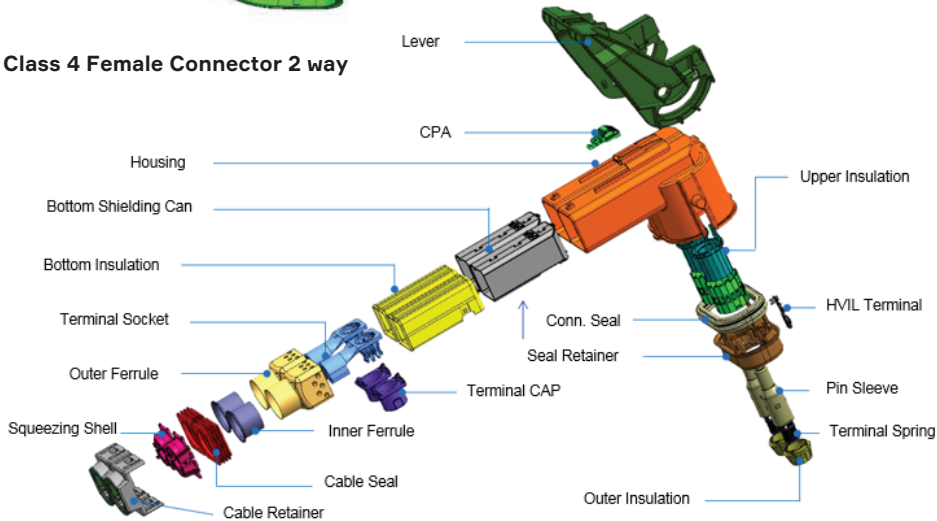

Visit aptiv.com

Description	BOM	Part Number
AK4 2 Way Pin Header-Code A UL HB	1	35166503
AK4 2 Way Pin Header-Code B UL HB	1	35166504
AK4 2 Way Pin Header-Code C UL HB	1	35166505
AK4 2 Way Pin Header-Code D UL HB	1	35166506
AK4 2 Way Pin Header-Code A UL V0	1	33351454
AK4 2 Way Pin Header-Code B UL V0	1	33351455
AK Class 4 female Code A UL HB	1	33355781
AK Class 4 female Code B UL HB	1	33355782
AK Class 4 female Code C UL HB	1	33355783
AK Class 4 female Code D UL HB	1	33355784

For more specific information, please visit our website.

EXPLODED VIEW

AK Class 4 header 2 way

AK Class 4 Female Connector 2 way

Part numbers, specifications, dimensions and performance data in this document are for general references only and are subject to change without notice. To verify product information, please contact an Aptiv representative.