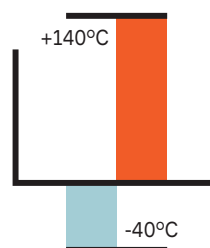

TEMPERATURE

MAX CURRENT & VOLTAGE

180A
@
140C

1000V DC

VIBRATION

SEALING CLASS

IP67
IP6K9K

Sealed

About Aptiv

Aptiv is a global technology company that develops safer, greener and more connected solutions enabling the future of mobility. Headquartered in Dublin, Aptiv has approximately 150,000 employees and operates 14 technical centers, as well as manufacturing sites and customer support centers in 45 countries.

Visit aptiv.com