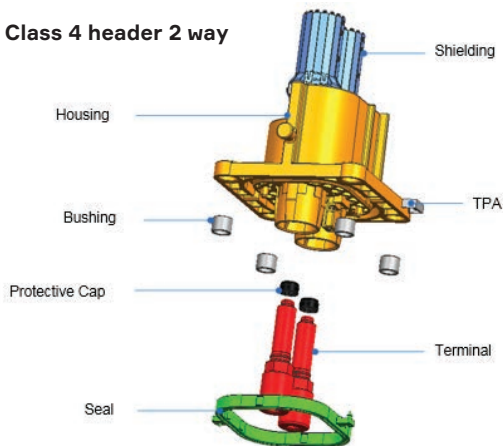

Visit aptiv.com

Description	BOM	Part Number
AK4 2 Way Pin Header-Code A UL HB	1	35166503
AK4 2 Way Pin Header-Code B UL HB	1	35166504
AK4 2 Way Pin Header-Code C UL HB	1	35166505
AK4 2 Way Pin Header-Code D UL HB	1	35166506
AK4 2 Way Pin Header-Code A UL V0	1	33351454
AK4 2 Way Pin Header-Code B UL V0	1	33351455
AK Class 4 female Code A UL HB	1	33355781
AK Class 4 female Code B UL HB	1	33355782
AK Class 4 female Code C UL HB	1	33355783
AK Class 4 female Code D UL HB	1	33355784

For more specific information, please visit our website.

EXPLODED VIEW

AK Class 4 header 2 way

AK Class 4 Female Connector 2 way

Part numbers, specifications, dimensions and performance data in this document are for general references only and are subject to change without notice. To verify product information, please contact an Aptiv representative.