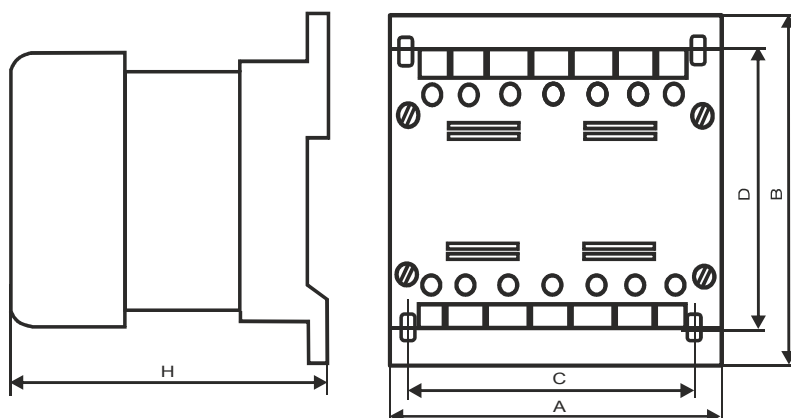

Rated power: 100 - 320 VA

Rated voltage PRI: 110 - 400 V 50/60 Hz

Rated voltage SEC: 6 - 250 V