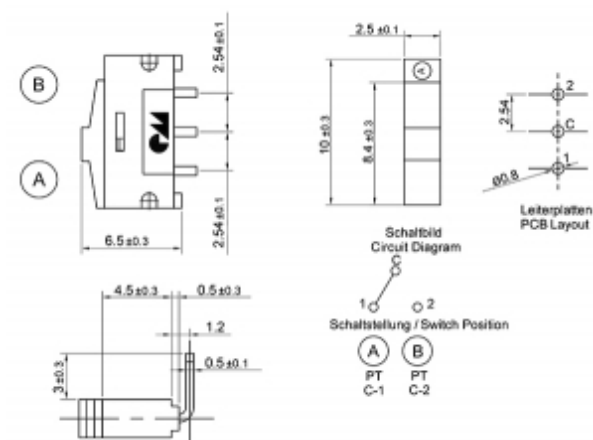

PTR HARTMANN

A Phoenix Mecano Company

Technical data

// **SR254L T**

Slide switches

Slide switches, THT, horizontal

Technical Drawing

Configuration