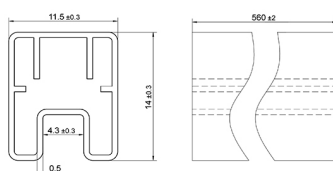

Configuration

Packing