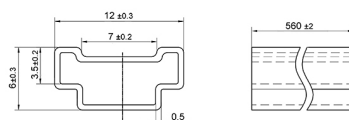

Technical data

// **SR254SR T**

Slide switches

Slide switches, SMD, horizontal

Technical Drawing

Configuration

Packing

Tube