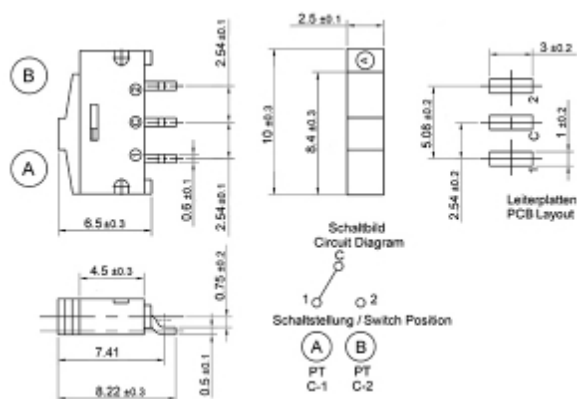

Electrical Data

Contact rating, switching	12.0 VDC / 0.5 A - 24.0 VDC / 0.2 A
Contact rating, non switching	10.0 mV / 0.01 A
Contact resistance initial	50.0 mOhm
Contact resistance after life test	100.0 mOhm
Insulation resistance	1.000 MOhm min. 100.0 VDC
Test voltage	500.0 VDC min. / 60.0 s
Capacitance	< 1.5 pF

Technical data

// **SR254SR T**

Slide switches

Slide switches, SMD, horizontal

Technical Drawing

Configuration

Packing

Tube