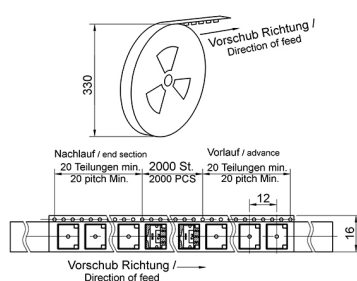

**Mechanical Data**

Fixation mode	SMT
Pitch	2.54 mm
Switching mode	Contact wiping on make and break
Switching positions	2
Mechanical lifetime	5.000 operations
Operating force	8.0 N
Operating travel	1.5 mm
Perm. ambient temperature	-40 °C ... +105 °C
Perm. storage temperature	-40 °C ... +105 °C
Humidity	21 days at 95 %RH (IEC 60068-2-3)
Reflow soldering (reference only)	max. 20 s / 240 °C, max. 260 °C

Technical data

// **SR254SR TR**

Slide switches

Slide switches, SMD, horizontal

Technical Drawing

Configuration

Packing

Tape & Reel Packing