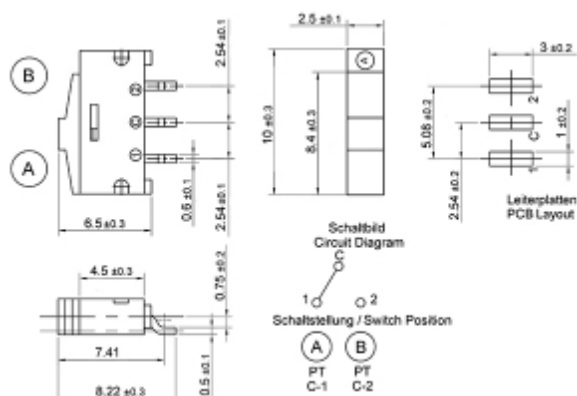

**Electrical Data**

Contact rating, switching	12.0 VDC / 0.5 A - 24.0 VDC / 0.2 A
Contact rating, non switching	10.0 mV / 0.01 A
Contact resistance initial	50.0 mOhm
Contact resistance after life test	100.0 mOhm
Insulation resistance	1.000 MOhm min. 100.0 VDC
Test voltage	500.0 VDC min. / 60.0 s
Capacitance	< 1.5 pF

Technical data

// **SR254SR TR**

Slide switches

Slide switches, SMD, horizontal

Technical Drawing

Configuration

Packing

Tape & Reel Packing