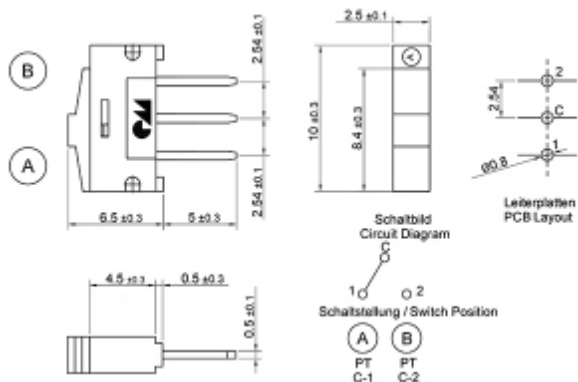

Mechanical Data

Fixation mode	THT
Pitch	2.54 mm
Switching mode	Contact wiping on make and break
Switching positions	2
Mechanical lifetime	5.000 operations
Operating force	8.0 N
Operating travel	1.5 mm
Perm. ambient temperature	-40 °C ... +85 °C
Perm. storage temperature	-40 °C ... +85 °C
Humidity	21 days at 95 %RH (IEC 60068-2-3)
Wave soldering	Single Wave

Electrical Data

Contact rating, switching	12.0 VDC / 0.5 A - 24.0 VDC / 0.2 A
Contact rating, non switching	10.0 mV / 0.01 A
Contact resistance initial	50.0 mOhm
Contact resistance after life test	100.0 mOhm
Insulation resistance	1.000 MOhm min. 100.0 VDC
Test voltage	500.0 VDC min. / 60.0 s
Capacitance	< 1.5 pF

Technical data

// **SR254 T**

Slide switches

Slide switches, THT, vertical

Technical Drawing

Configuration

Packing

Tube