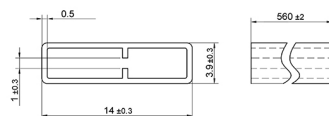

Technical data

// **SR254 T**

Slide switches

Slide switches, THT, vertical

Technical Drawing

Configuration

Packing

Tube