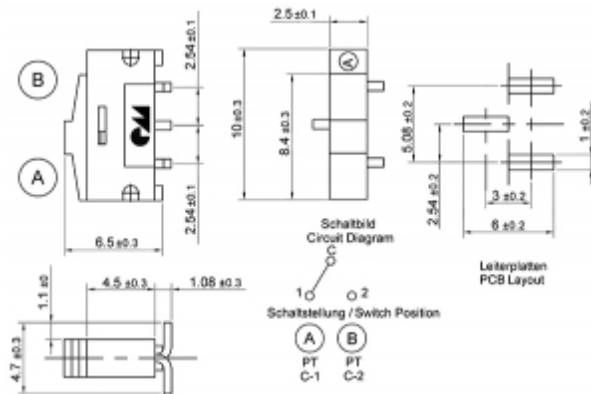

**Electrical Data**

Contact rating, switching	12.0 VDC / 0.5 A - 24.0 VDC / 0.2 A
Contact rating, non switching	10.0 mV / 0.01 A
Contact resistance initial	50.0 mOhm
Contact resistance after life test	100.0 mOhm
Insulation resistance	1.000 MOhm min. 100.0 VDC
Test voltage	500.0 VDC min. / 60.0 s
Capacitance	< 1.5 pF

Technical data

// SR254VR TR

Slide switches

Slide switches, SMD, vertikal

Technical Drawing

Configuration

Packing

Tape & Reel Packing