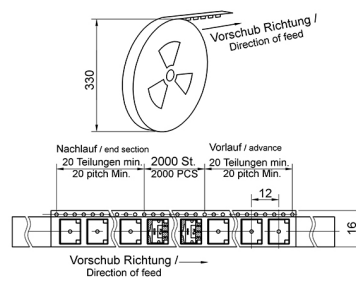

Can also be used as address switch for applications requiring a limited quantity of addresses

**Mechanical Data**

Fixation mode	SMT
Pitch	2.54 mm
Switching mode	Contact wiping on make and break
Switching positions	2
Mechanical lifetime	5.000 operations
Operating force	8.0 N
Operating travel	1.5 mm
Perm. ambient temperature	-40 °C ... +105 °C
Perm. storage temperature	-40 °C ... +105 °C
Humidity	21 days at 95 %RH (IEC 60068-2-3)
Reflow soldering (reference only)	max. 20 s / 240 °C, max. 260 °C

Technical data

// SR254VR TR

Slide switches

Slide switches, SMD, vertikal

Technical Drawing

Configuration

Packing

Tape & Reel Packing