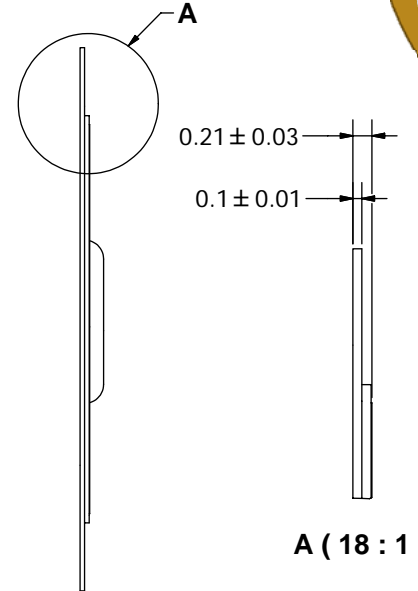

SPECIFICATIONS

PARAMETERS	VALUES	UNITS
RESONANT FREQUENCY	9,000 ± 500	Hz
RESONANT IMPEDANCE (MAX)	500	Ohm
MAX INPUT VOLTAGE	30	Vp-p
CAPACITANCE @ 1kHz	8,000 ± 25%	pF
PLATE MATERIAL	BRASS	-
OPERATING TEMPERATURE	-20 ~ +60	°C
STORAGE TEMPERATURE	-20 ~ +70	°C

REVISION HISTORY

LTR	DESCRIPTION	DATE	APPROVED
-	RELEASED FROM ENGINEERING	4/26/2013	

NOTES:

1. ALL DIMENSIONS ARE IN MILLIMETERS.
2. SPECIFICATIONS SUBJECT TO CHANGE OR WITHDRAWAL WITHOUT NOTICE.
3. THIS PART IS RoHS 2011/65/EU COMPLIANT.

UNLESS OTHERWISE SPECIFIED: DIMENSIONS ARE IN MILLIMETERS, TOLERANCES ARE ±0.5 AND ANGLES ARE ±3°.	SIZE	Designed by	Date	Checked by	Date	Approved by	Date	Drawn Date	
	A3	J.D.	4/26/2013	C.W.	4/29/2013	B.R.	4/29/2013	4/26/2013	
	AB1290B-LW100-R.idw	pui audio a projects unlimited company			AB1290B-LW100-R		Bender		Edition -