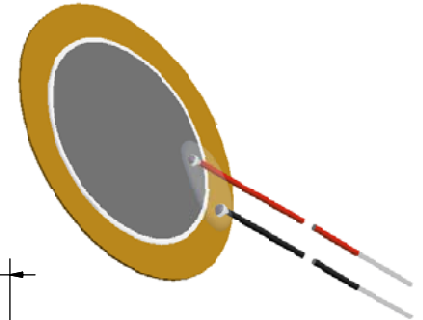

SPECIFICATIONS

PARAMETERS	VALUES	UNITS
RESONANT FREQUENCY	9,000 ± 500	Hz
RESONANT IMPEDANCE (MAX)	500	Ohm
MAX INPUT VOLTAGE	30	Vp-p
CAPACITANCE @ 1kHz	8,000 ± 25%	pF
PLATE MATERIAL	BRASS	-
OPERATING TEMPERATURE	-20 ~ +60	°C
STORAGE TEMPERATURE	-20 ~ +70	°C

THIS DOCUMENT CONTAINS DATA PROPRIETARY TO PROJECTS UNLIMITED, INC. ANY USE OR REPRODUCTION, IN ANY FORM, WITHOUT PRIOR WRITTEN PERMISSION OF PROJECTS UNLIMITED, INC. IS PROHIBITED.
©2003, Projects Unlimited Inc.

REVISION HISTORY

LTR	DESCRIPTION	DATE	APPROVED
-	RELEASED FROM ENGINEERING	4/26/2013	

NOTES:

1. ALL DIMENSIONS ARE IN MILLIMETERS.
2. SPECIFICATIONS SUBJECT TO CHANGE OR WITHDRAWAL WITHOUT NOTICE.
3. THIS PART IS RoHS 2011/65/EU COMPLIANT.

UNLESS OTHERWISE SPECIFIED: DIMENSIONS ARE IN MILLIMETERS, TOLERANCES ARE ±0.5 AND ANGLES ARE ±3°.	SIZE	Designed by	Date	Checked by	Date	Approved by	Date	Drawn Date		
	A3	J.D.	4/26/2013	C.W.	4/29/2013	B.R.	4/29/2013	4/26/2013		
	AB1290B-LW100-R.idw	pui audio a projects unlimited company			AB1290B-LW100-R		Bender		Edition -	Sheet 1 / 1