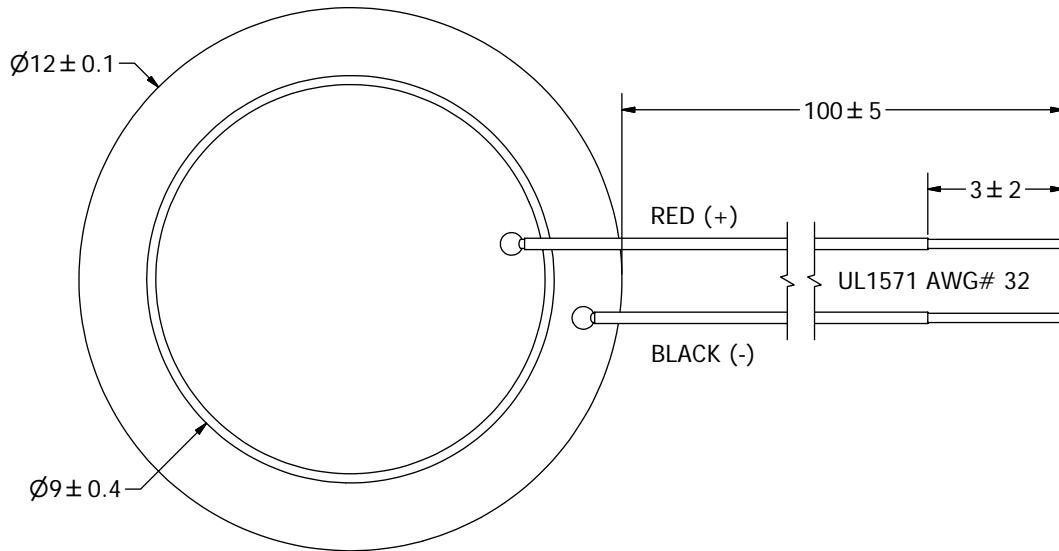

SPECIFICATIONS

PARAMETERS	VALUES	UNITS
RESONANT FREQUENCY	9,000 ± 500	Hz
RESONANT IMPEDANCE (MAX)	500	Ohm
MAX INPUT VOLTAGE	30	Vp-p
CAPACITANCE @ 1kHz	8,000 ± 25%	pF
PLATE MATERIAL	BRASS	-
OPERATING TEMPERATURE	-20 ~ +60	°C
STORAGE TEMPERATURE	-20 ~ +70	°C

REVISION HISTORY

LTR	DESCRIPTION	DATE	APPROVED
-	RELEASED FROM ENGINEERING	4/26/2013	

NOTES:

1. ALL DIMENSIONS ARE IN MILLIMETERS.
2. SPECIFICATIONS SUBJECT TO CHANGE OR WITHDRAWAL WITHOUT NOTICE.
3. THIS PART IS RoHS 2011/65/EU COMPLIANT.

UNLESS OTHERWISE SPECIFIED: DIMENSIONS ARE IN MILLIMETERS, TOLERANCES ARE ±0.5 AND ANGLES ARE ±3°.	SIZE	Designed by	Date	Checked by	Date	Approved by	Date	Drawn Date	
	A3	J.D.	4/26/2013	C.W.	4/29/2013	B.R.	4/29/2013	4/26/2013	
	AB1290B-LW100-R.idw	pui audio a projects unlimited company			AB1290B-LW100-R		Bender		Edition -