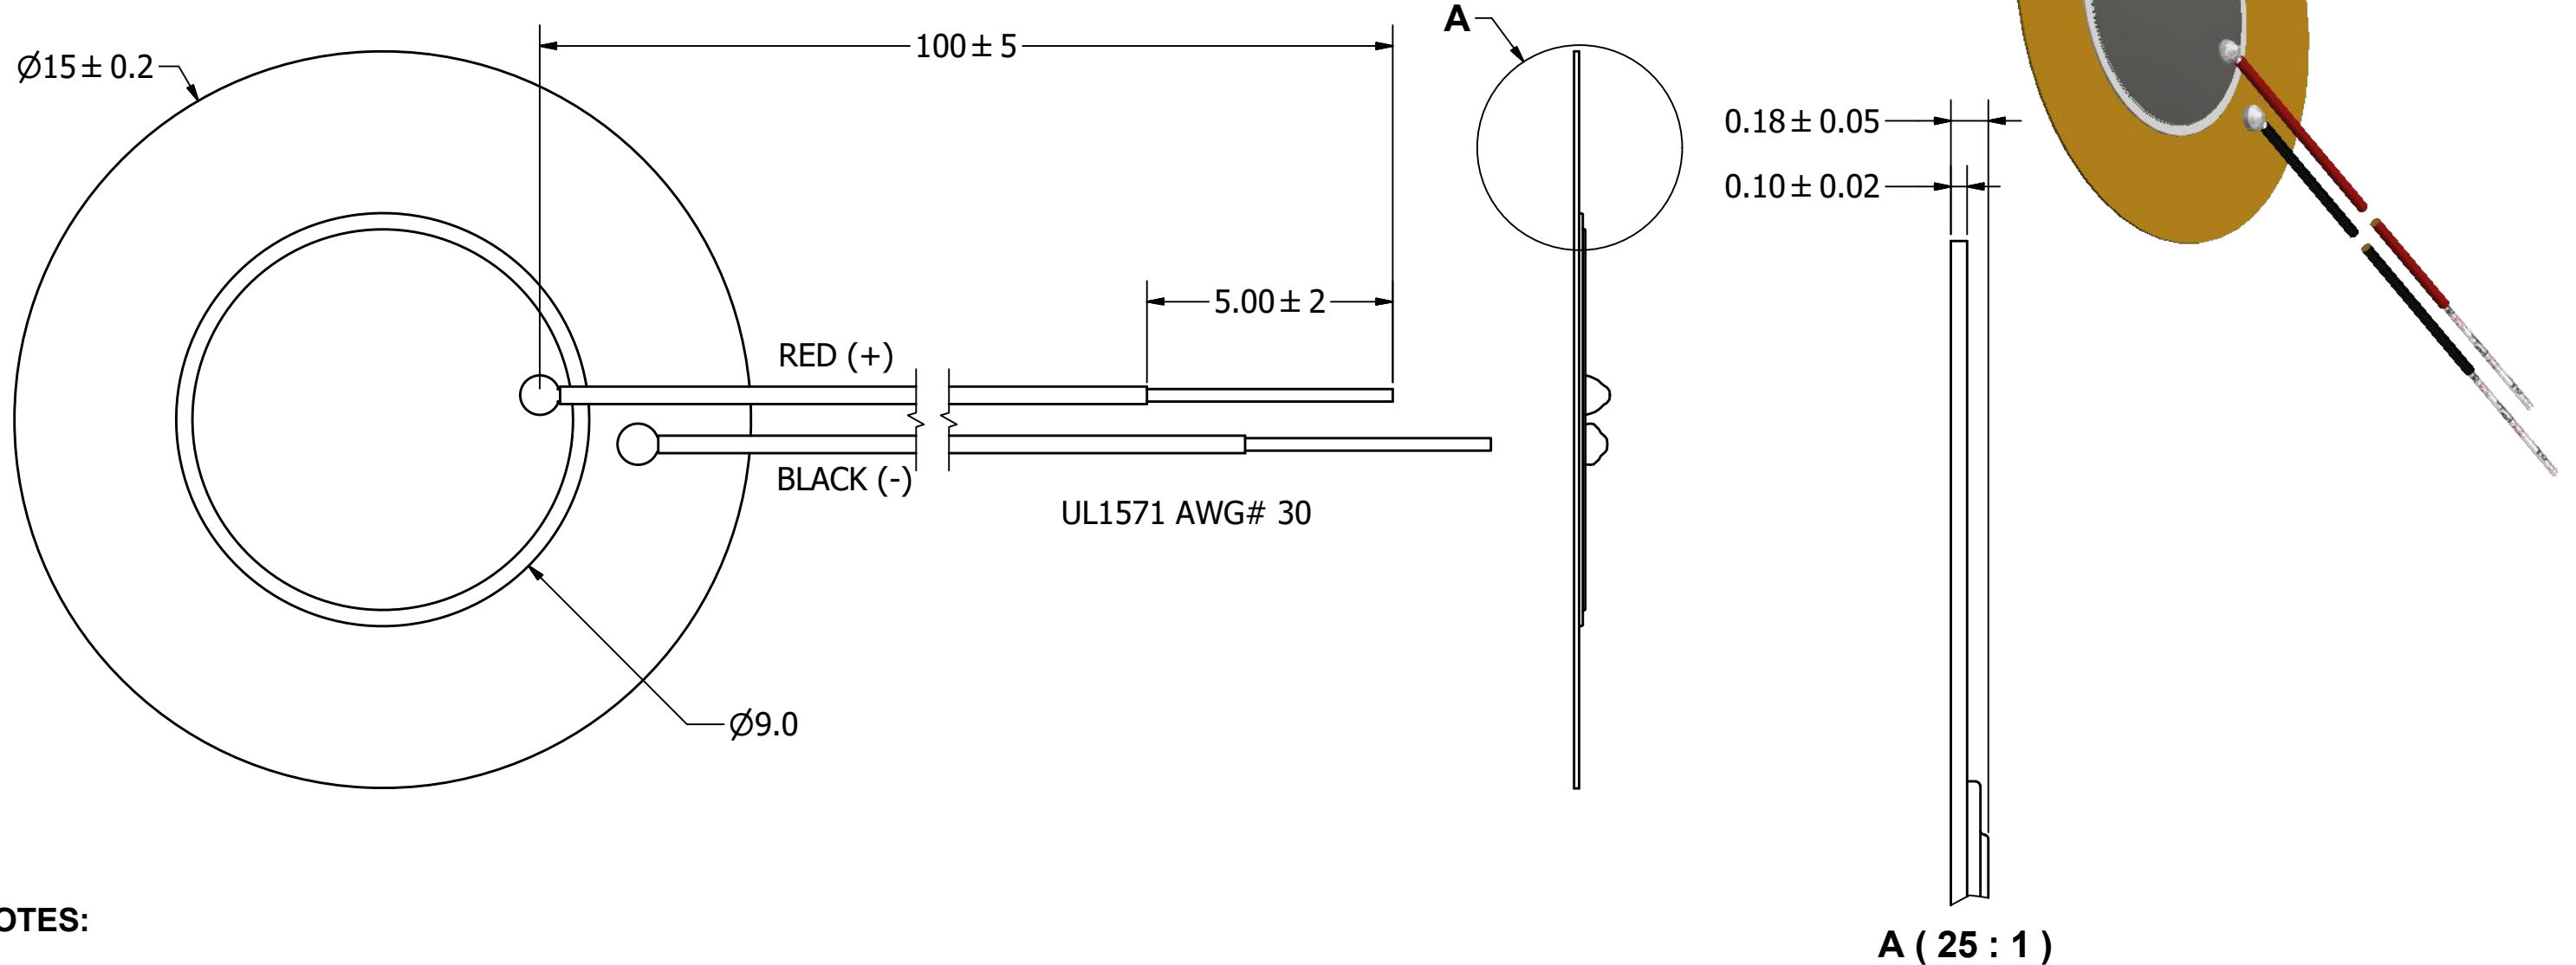

SPECIFICATIONS

PARAMETERS	VALUES	UNITS
RESONANT FREQUENCY	4,100 ± 500	Hz
RESONANT IMPEDANCE (MAX)	1,000	Ohm
MAX INPUT VOLTAGE	30	Vp-p
CAPACITANCE @ 1kHz	8,000 ± 30%	pF
PLATE MATERIAL	BRASS	-
OPERATING TEMPERATURE	-20 ~ +60	°C
STORAGE TEMPERATURE	-20 ~ +70	°C

REVISION HISTORY

LTR	DESCRIPTION	DATE	APPROVED
-	RELEASED FROM ENGINEERING	1/2/2014	
A	REVISED DIMENSIONS	2/28/2018	M.L.
B	REVISED THICKNESS DIMENSION	10/25/2018	M.L.
C	REVISED STORAGE TEMPERATURE	2/11/2020	M.V.

NOTES:

1. ALL DIMENSIONS ARE IN MILLIMETERS.
2. SPECIFICATIONS SUBJECT TO CHANGE OR WITHDRAWL WITHOUT NOTICE.
3. THIS PART IS RoHS 2011/65/EU COMPLIANT.

UNLESS OTHERWISE SPECIFIED: DIMENSIONS ARE IN MILLIMETERS, TOLERANCES ARE ± 0.5 AND ANGLES ARE $\pm 3^\circ$.	SIZE A3	Designed by	Date	Checked by	Date	Approved by	Date	Drawn Date	
		J.D.	11/21/2013	J.C.	11/21/2013	M.L.	11/21/2013	11/21/2013	
AB1541B-LW100-R.idw				AB1541B-LW100-R				Bender	
							Edition	Sheet	
							-	1 / 1	