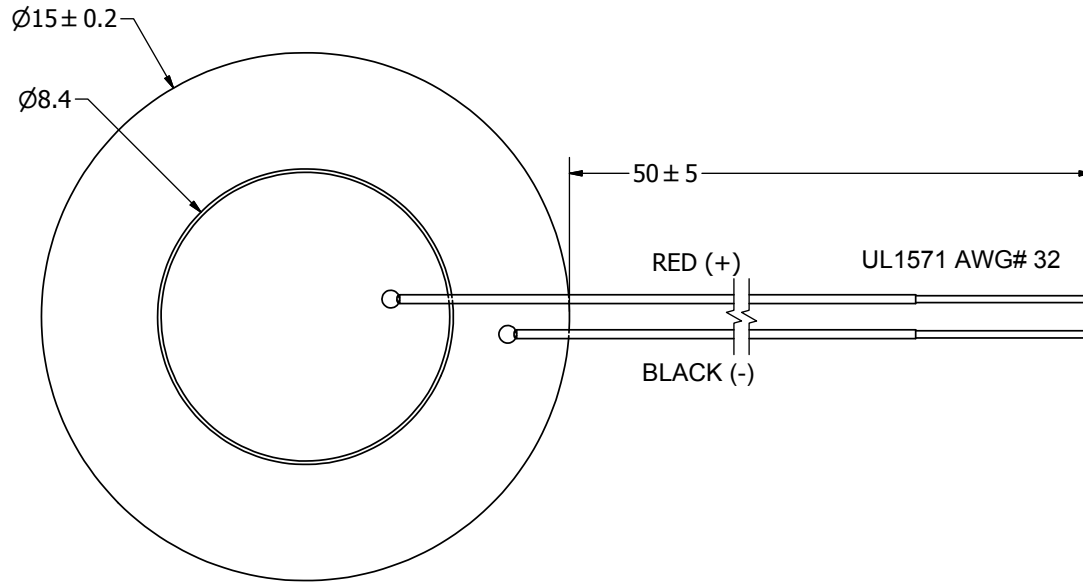

SPECIFICATIONS

PARAMETERS	VALUES	UNITS
RESONANT FREQUENCY	4,100 ± 500	Hz
RESONANT IMPEDANCE (MAX)	1000	Ohm
MAX INPUT VOLTAGE	30	Vp-p
CAPACITANCE @ 1KHZ	8,000 ± 30%	pF
PLATE MATERIAL	BRASS	-
OPERATING TEMPERATURE	-20 ~ +60	°C
STORAGE TEMPERATURE	-20 ~ +70	°C

REVISION HISTORY

LTR	DESCRIPTION	DATE	APPROVED
-	RELEASED FROM ENGINEERING	10/24/2006	
A	REVISED TO INVENTOR 3-D DRAWING TEMPLATE	8/7/2007	B.R.

A (22 : 1)

NOTES:

1. ALL DIMENSIONS ARE IN MILLIMETERS.
2. SPECIFICATIONS SUBJECT TO CHANGE OR WITHDRAWAL WITHOUT NOTICE.
3. THIS PART IS RoHS 2002/95/EC COMPLIANT.

UNLESS OTHERWISE SPECIFIED: DIMENSIONS ARE IN MILLIMETERS, TOLERANCES ARE ±0.5 AND ANGLES ARE ±3°.	SIZE A3	Designed by	Date	Checked by	Date	Approved by	Date	Drawn Date
		J.D.	10/24/2006	D.F.	10/25/2006	R.W.	10/25/2006	8/7/2007
AB1541B-LW50-R.idw		 pui audio a projects unlimited company				AB1541B-LW50-R		
Bender						Edition	Sheet	
						-	1 / 1	