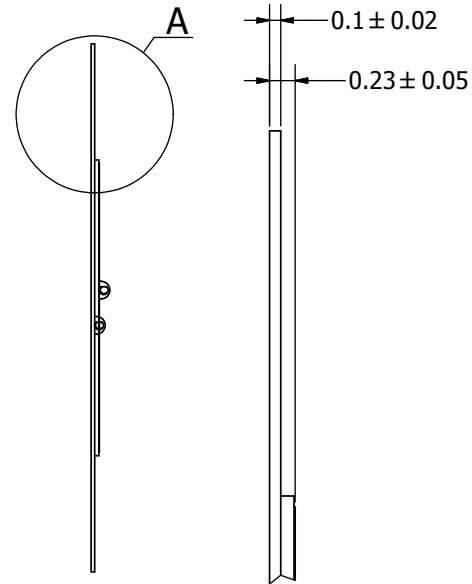

SPECIFICATIONS

PARAMETERS	VALUES	UNITS
RESONANT FREQUENCY	4,100 ± 500	Hz
RESONANT IMPEDANCE (MAX)	1000	Ohm
MAX INPUT VOLTAGE	30	Vp-p
CAPACITANCE @ 1KHZ	8,000 ± 30%	pF
PLATE MATERIAL	BRASS	-
OPERATING TEMPERATURE	-20 ~ +60	°C
STORAGE TEMPERATURE	-20 ~ +70	°C

REVISION HISTORY

LTR	DESCRIPTION	DATE	APPROVED
-	RELEASED FROM ENGINEERING	10/24/2006	
A	REVISED TO INVENTOR 3-D DRAWING TEMPLATE	8/7/2007	B.R.

A (22 : 1)

NOTES:

1. ALL DIMENSIONS ARE IN MILLIMETERS.
2. SPECIFICATIONS SUBJECT TO CHANGE OR WITHDRAWAL WITHOUT NOTICE.
3. THIS PART IS RoHS 2002/95/EC COMPLIANT.

UNLESS OTHERWISE SPECIFIED: DIMENSIONS ARE IN MILLIMETERS, TOLERANCES ARE ±0.5 AND ANGLES ARE ±3°.	SIZE A3	Designed by	Date	Checked by	Date	Approved by	Date	Drawn Date
		J.D.	10/24/2006	D.F.	10/25/2006	R.W.	10/25/2006	8/7/2007
AB1541B-LW50-R.idw		 pui audio a projects unlimited company				AB1541B-LW50-R		
Bender						Edition	Sheet	
						-	1 / 1	