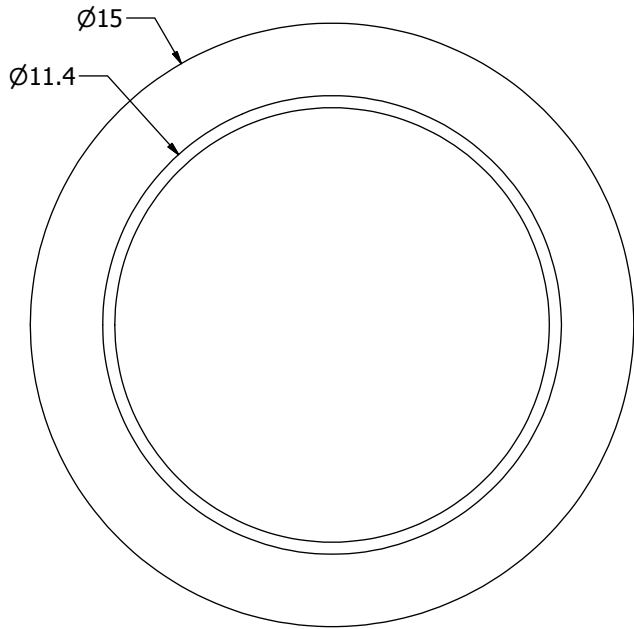

SPECIFICATIONS

PARAMETERS	VALUES	UNITS
RESONANT FREQUENCY	6,000 ± 500	Hz
RESONANT IMPEDANCE (MAX)	300	Ohm
MAX INPUT VOLTAGE	15	Vp-p
CAPACITANCE @ 1kHz	12,000 ± 30%	pF
PLATE MATERIAL	BRASS	-
OPERATING TEMPERATURE	-20 ~ +80	°C
STORAGE TEMPERATURE	-20 ~ +80	°C

REVISION HISTORY

LTR	DESCRIPTION	DATE	APPROVED
-	RELEASED FROM ENGINEERING	10/20/2005	
A	REVISED TO INVENTOR 3-D DRAWING TEMPLATE	8/9/2010	B.R.

A (16 : 1)

NOTES:

1. ALL DIMENSIONS ARE IN MILLIMETERS.
2. SPECIFICATIONS SUBJECT TO CHANGE OR WITHDRAWAL WITHOUT NOTICE.
3. THIS PART IS RoHS 2002/95/EC COMPLIANT.

UNLESS OTHERWISE SPECIFIED: DIMENSIONS ARE IN MILLIMETERS, TOLERANCES ARE ±0.5 AND ANGLES ARE ±3°.	SIZE A3	Designed by	Date	Checked by	Date	Approved by	Date	Drawn Date
		J.A.F.	10/20/2005	E.P.	10/22/2005	B.R.	10/22/2005	8/9/2010
AB1560B.idw		pui audio a projects unlimited company				AB1560B		
						Bender		Edition
				-		1 / 1		