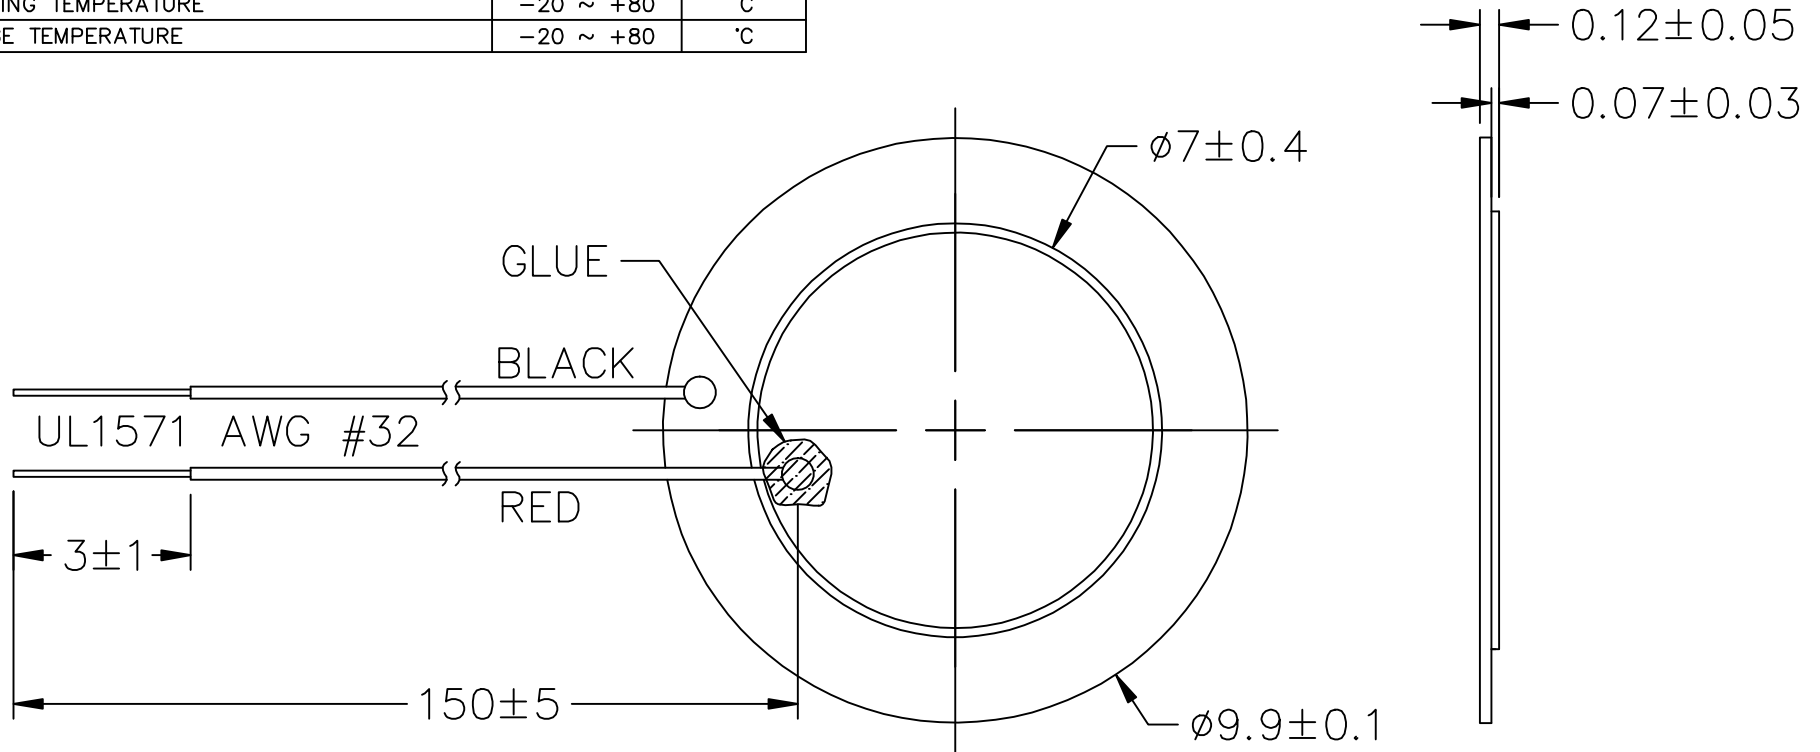

REVISIONS			
LTR	DESCRIPTION	DATE	APPROVED
-	RELEASED FROM ENGINEERING	2/25/09	

NOTES:

1. ALL DIMENSIONS ARE IN MILLIMETERS.
2. SPECIFICATION SUBJECT TO CHANGE OR WITHDRAWAL WITHOUT NOTICE.
3. THIS PART IS RoHS 2002/95/EC COMPLIANT.

UNLESS OTHERWISE SPECIFIED: DIMENSIONS ARE IN MILLIMETERS, TOLERANCES ARE ±0.5 AND ANGLES ARE ±3°.		 A Division of Projects Unlimited		6300 Sand Lake Road Dayton, Ohio 45414	
APPROVALS		DATE		BENDER DRAWING NO. AB1070B-LW150-R	
DRAWN J.D.		2/09			
CHECKED C.W.		2/09			
APPROVED B.R.		2/09		SIZE A	SCALE: N.T.S.
FILE NAME AB1070B-LW150-R.DWG				SHEET 1 OF 1	