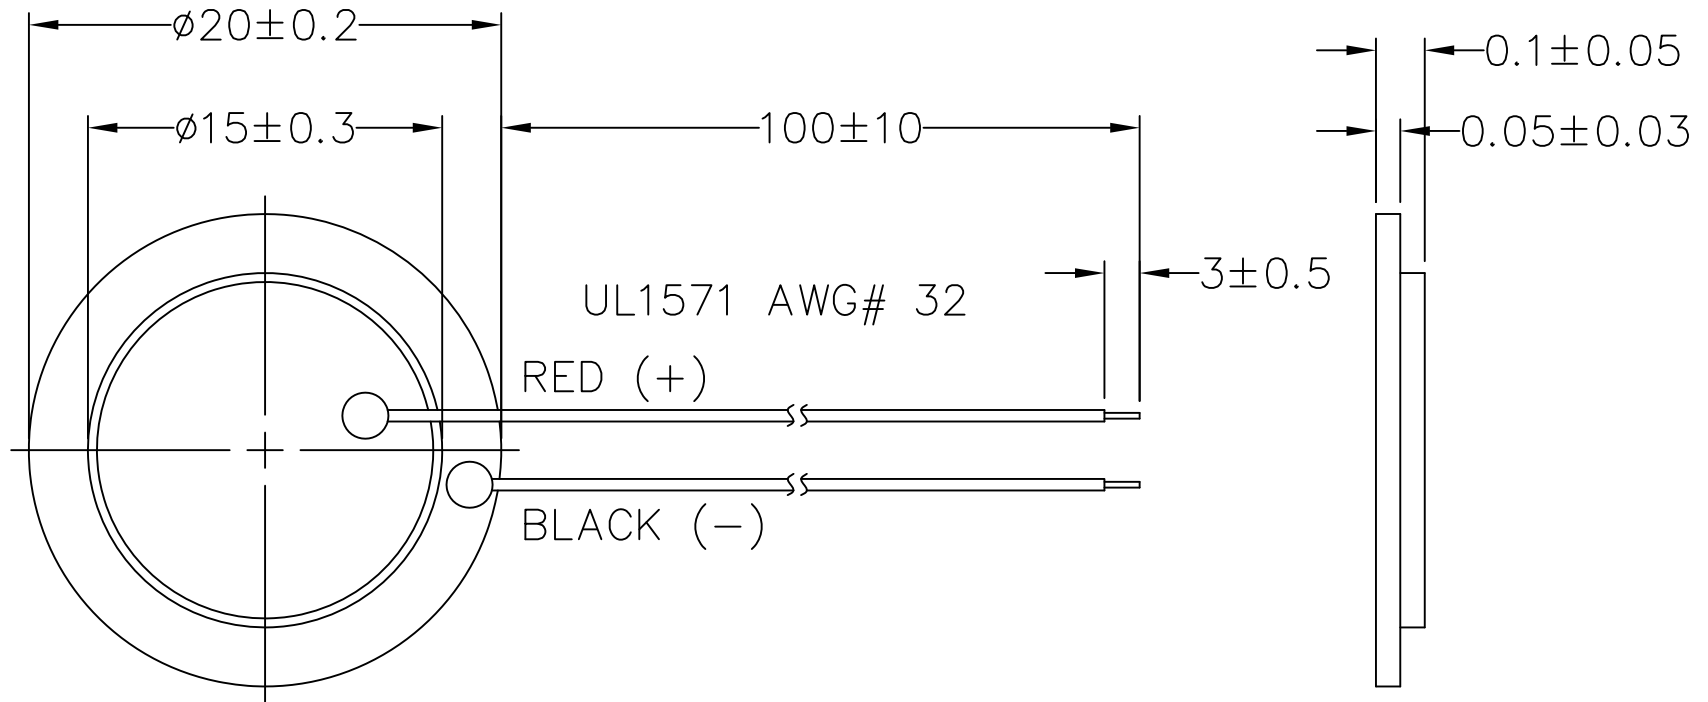

SPECIFICATIONS

PARAMETERS	VALUES	UNITS
RESONANT FREQUENCY	2,000±300	Hz
RESONANT IMPEDANCE (MAX)	500	Ohm
MAX INPUT VOLTAGE	30	Vp-p
CAPACITANCE @ 1kHz	90,000±30%	pF
PLATE MATERIAL	BRASS	-
OPERATING TEMPERATURE	-20 ~ +60	°C
STORAGE TEMPERATURE	-20 ~ +70	°C

REVISIONS			
LTR	DESCRIPTION	DATE	APPROVED
-	RELEASED FROM ENGINEERING	7/23/09	

NOTES:

1. ALL DIMENSIONS ARE IN MILLIMETERS.
2. SPECIFICATION SUBJECT TO CHANGE OR WITHDRAWAL WITHOUT NOTICE.
3. THIS PART IS RoHS 2002/95/EC COMPLIANT.

FILE NAME
 AB2020B-2-LW100-R.DWG

UNLESS OTHERWISE SPECIFIED: DIMENSIONS ARE IN MILLIMETERS; TOLERANCES ARE ±0.5 AND ANGLES ARE ±3°.		 6300 Sand Lake Road Dayton, Ohio 45414	
APPROVALS	DATE	<h1>BENDER</h1> <p>DRAWING NO. AB2020B-2-LW100-R</p> <p>SHEET 1 OF 1</p>	
DRAWN	B.R. 11/07		
CHECKED	C.W. 11/07		
APPROVED	B.R. 11/07		
DO NOT SCALE DRAWING		SIZE A	SCALE: N.T.S.