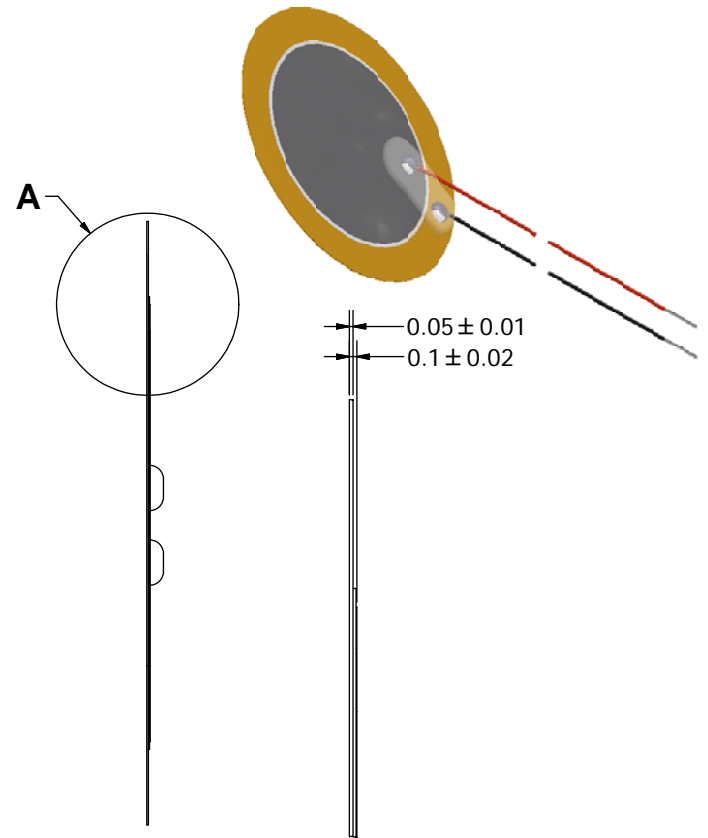

SPECIFICATIONS

PARAMETERS	VALUES	UNITS
RESONANT FREQUENCY	2,500 ± 300	Hz
RESONANT IMPEDANCE (MAX)	500	Ohm
MAX INPUT VOLTAGE	30	Vp-p
CAPACITANCE @ 1kHz	80,000 ± 30%	pF
PLATE MATERIAL	BRASS	-
OPERATING TEMPERATURE	-20 ~ +60	°C
STORAGE TEMPERATURE	-20 ~ +70	°C

REVISION HISTORY

LTR	DESCRIPTION	DATE	APPROVED
-	RELEASED FROM ENGINEERING	4/30/2013	

NOTES:

1. ALL DIMENSIONS ARE IN MILLIMETERS.
2. SPECIFICATIONS SUBJECT TO CHANGE OR WITHDRAWAL WITHOUT NOTICE.
3. THIS PART IS RoHS 2011/65/EU COMPLIANT.