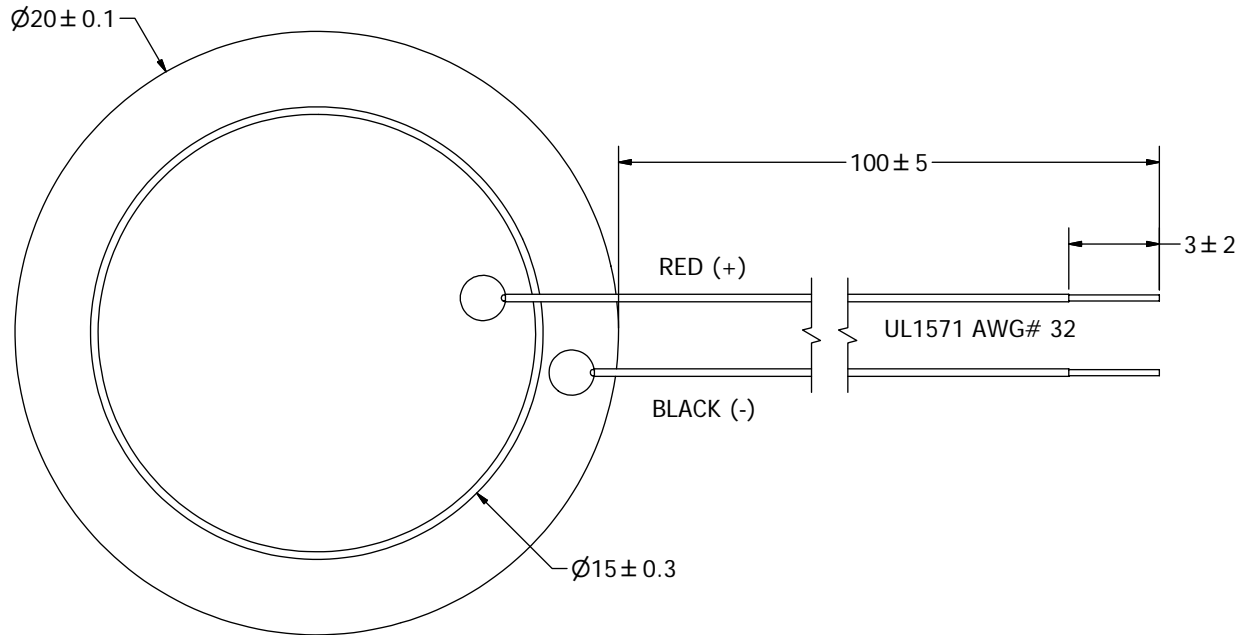

SPECIFICATIONS

PARAMETERS	VALUES	UNITS
RESONANT FREQUENCY	2,500 ± 300	Hz
RESONANT IMPEDANCE (MAX)	500	Ohm
MAX INPUT VOLTAGE	30	Vp-p
CAPACITANCE @ 1kHz	80,000 ± 30%	pF
PLATE MATERIAL	BRASS	-
OPERATING TEMPERATURE	-20 ~ +60	°C
STORAGE TEMPERATURE	-20 ~ +70	°C

REVISION HISTORY

LTR	DESCRIPTION	DATE	APPROVED
-	RELEASED FROM ENGINEERING	4/30/2013	

NOTES:

1. ALL DIMENSIONS ARE IN MILLIMETERS.
2. SPECIFICATIONS SUBJECT TO CHANGE OR WITHDRAWAL WITHOUT NOTICE.
3. THIS PART IS RoHS 2011/65/EU COMPLIANT.

UNLESS OTHERWISE SPECIFIED: DIMENSIONS ARE IN MILLIMETERS, TOLERANCES ARE ±0.5 AND ANGLES ARE ±3°.	SIZE	Designed by	Date	Checked by	Date	Approved by	Date	Drawn Date
	A3	J.D.	4/30/2013	C.W.	5/1/2013	B.R.	5/1/2013	4/30/2013
		AB2025B-LW100-R						
AB2025B-LW100-R.idw	 pui audio a projects unlimited company	Bender			Edition		Sheet	
					-		1 / 1	