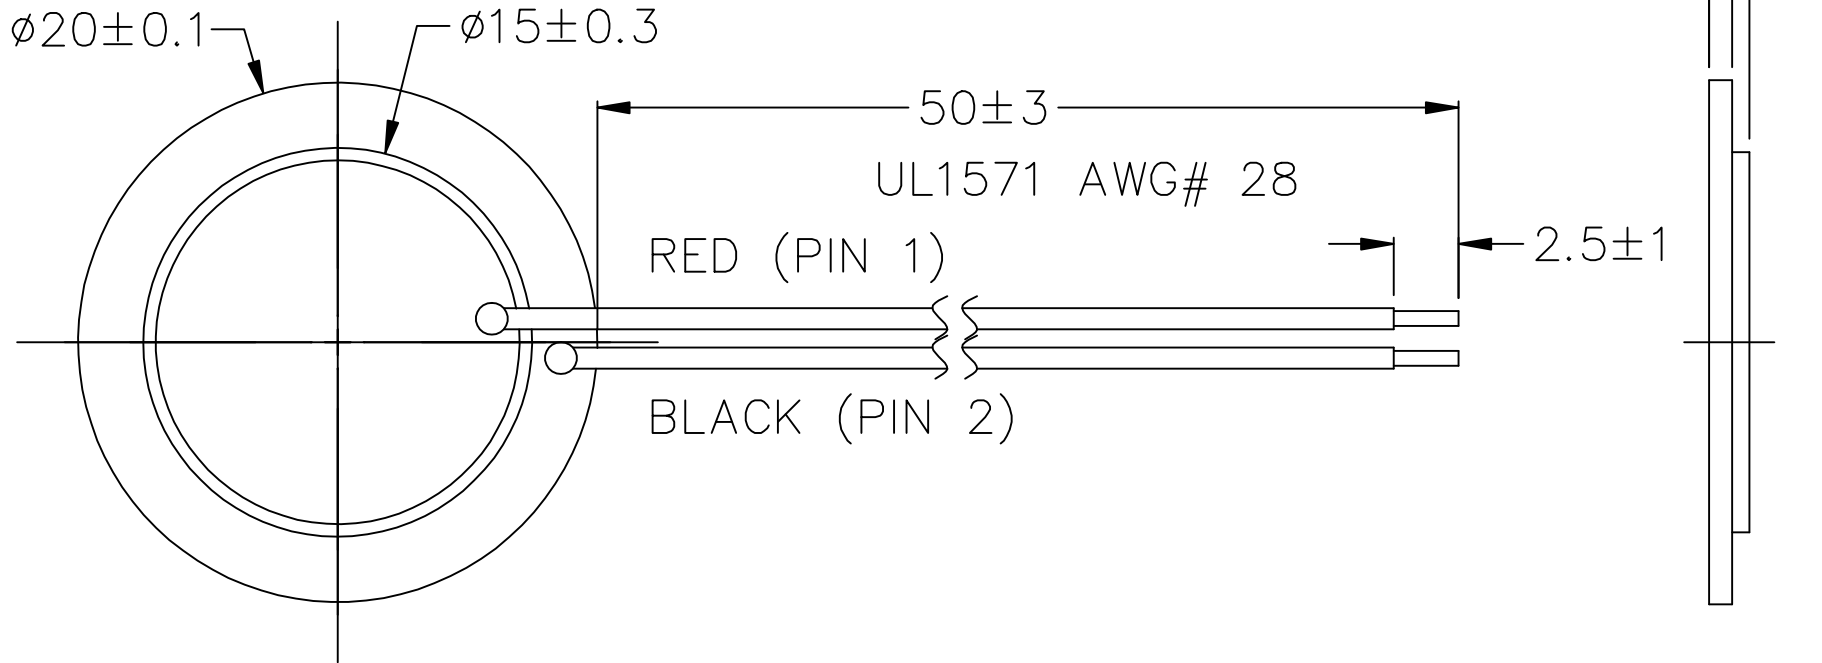

SPECIFICATIONS

PARAMETERS	VALUES	UNITS
RESONANT FREQUENCY	2,500±300	Hz
RESONANT IMPEDANCE (MAX)	500	Ohm
MAX INPUT VOLTAGE	30	Vp-p
CAPACITANCE @ 1kHz	80,000±30	pF
PLATE MATERIAL	BRASS	-
OPERATING TEMPERATURE	-20 ~ +60	°C
STORAGE TEMPERATURE	-20 ~ +70	°C

REVISIONS			
LTR	DESCRIPTION	DATE	APPROVED
-	RELEASED FROM ENGINEERING	7/15/08	

NOTES:

1. ALL DIMENSIONS ARE IN MILLIMETERS.
2. SPECIFICATION SUBJECT TO CHANGE OR WITHDRAWAL WITHOUT NOTICE.
3. THIS PART IS RoHS 2002/95/EC COMPLIANT.

FILE NAME
 AB2025B-LW50-R.DWG

UNLESS OTHERWISE SPECIFIED: DIMENSIONS ARE IN MILLIMETERS, TOLERANCES ARE ±0.5 AND ANGLES ARE ±3°.		 A Division of Projects Unlimited		6300 Sand Lake Road Dayton, Ohio 45414		
APPROVALS	DATE	BENDER DRAWING NO. AB2025B-LW50-R				
DRAWN	J.D.					7/08
CHECKED	C.W.					7/08
APPROVED	B.R.	7/08	SIZE A	SCALE: N.T.S.		
				SHEET 1 OF 1		