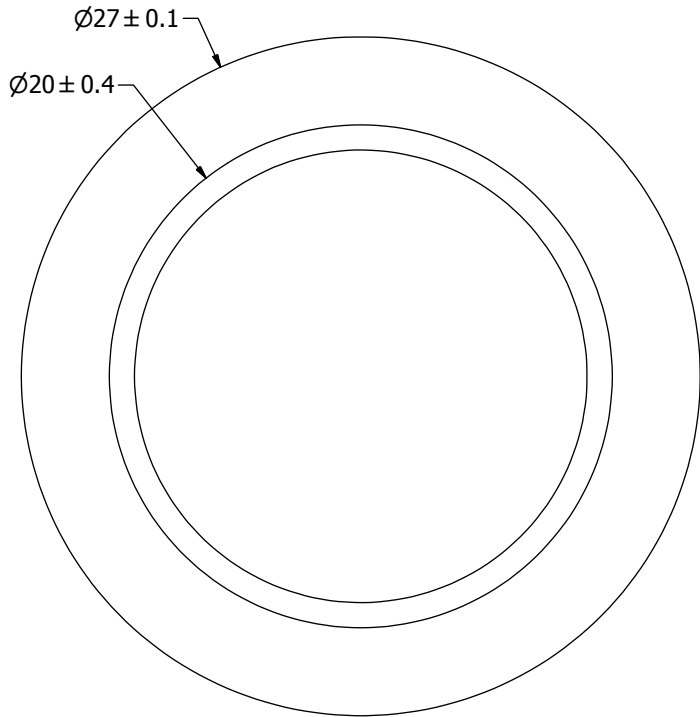

SPECIFICATIONS

PARAMETERS	VALUES	UNITS
RESONANT FREQUENCY	2,500 ± 300	Hz
RESONANT IMPEDANCE (MAX)	500	Ohm
MAX INPUT VOLTAGE	20	Vp-p
CAPACITANCE @ 1kHz	45,000 ±25%	pF
PLATE MATERIAL	STAINLESS STEEL	-
OPERATING TEMPERATURE	-20 ~ +60	°C
STORAGE TEMPERATURE	-20 ~ +70	°C

REVISION HISTORY

LTR	DESCRIPTION	DATE	APPROVED
-	RELEASED FROM ENGINEERING	9/24/2004	
A	REVISED DIMENSION SIZE AND STYLE	1/19/2006	B.R.
B	REVISED TO INVENTOR 3-D DRAWING TEMPLATE	8/11/2010	B.R.

A (22 : 1)