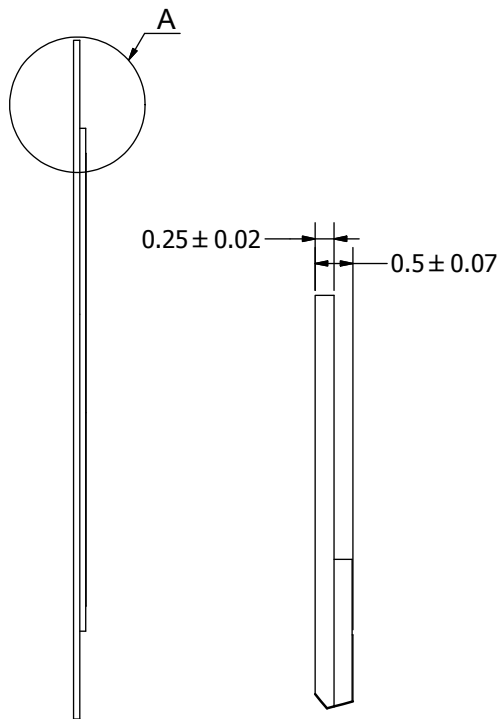

SPECIFICATIONS

PARAMETERS	VALUES	UNITS
RESONANT FREQUENCY	4,600 ± 500	Hz
RESONANT IMPEDANCE (MAX)	250	Ohm
MAX INPUT VOLTAGE	20	Vp-p
CAPACITANCE @ 1kHz	16,000 ±30%	pF
PLATE MATERIAL	BRASS	-
OPERATING TEMPERATURE	-20 ~ +70	°C
STORAGE TEMPERATURE	-30 ~ +80	°C

A (15 : 1)

NOTES:

1. ALL DIMENSIONS ARE IN MILLIMETERS.
2. SPECIFICATIONS SUBJECT TO CHANGE OR WITHDRAWAL WITHOUT NOTICE.
3. THIS PART IS RoHS 2002/95/EC COMPLIANT.

UNLESS OTHERWISE SPECIFIED: DIMENSIONS ARE IN MILLIMETERS, TOLERANCES ARE ±0.5 AND ANGLES ARE ±3°.	SIZE	Designed by	Date	Checked by	Date	Approved by	Date	Drawn Date	
	A3	R.A.C.	4/11/2002			R.W.	4/12/2002	8/13/2010	
AB2746B.idw	 pui audio <small>a projects unlimited company</small>		AB2746B			Bender		Edition -	Sheet 1 / 1