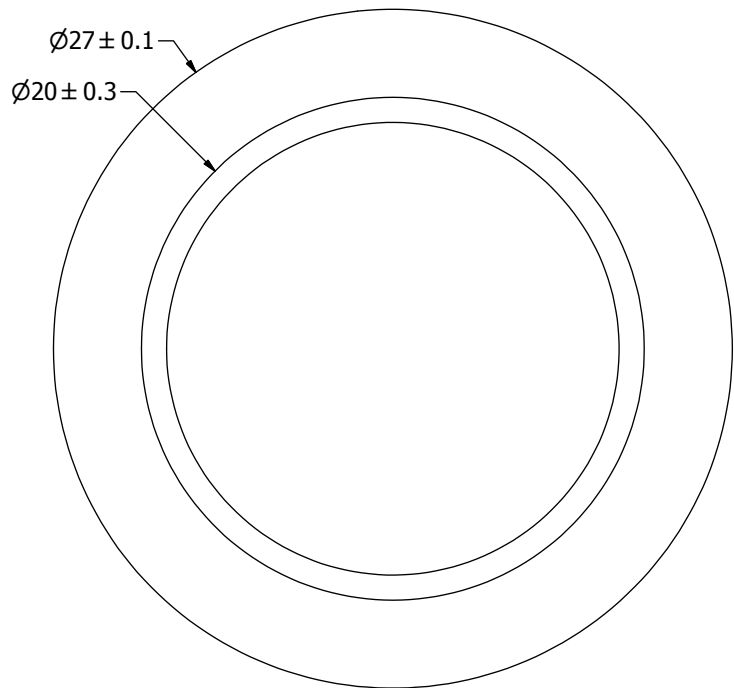

SPECIFICATIONS

PARAMETERS	VALUES	UNITS
RESONANT FREQUENCY	4,600 ± 500	Hz
RESONANT IMPEDANCE (MAX)	250	Ohm
MAX INPUT VOLTAGE	20	Vp-p
CAPACITANCE @ 1kHz	16,000 ±30%	pF
PLATE MATERIAL	BRASS	-
OPERATING TEMPERATURE	-20 ~ +70	°C
STORAGE TEMPERATURE	-30 ~ +80	°C

THIS DOCUMENT CONTAINS DATA PROPRIETARY TO PROJECTS UNLIMITED, INC. ANY USE OR REPRODUCTION, IN ANY FORM, WITHOUT PRIOR WRITTEN PERMISSION OF PROJECTS UNLIMITED, INC. IS PROHIBITED.

©2003, Projects Unlimited Inc.

REVISION HISTORY

LTR	DESCRIPTION	DATE	APPROVED
-	RELEASED FROM ENGINEERING	4/11/2002	
A	REVISED TO NEW TEMPLATE	9/4/2003	R.W.
B	REVISED SPECIFICATIONS	1/13/2004	R.W.
C	REVISED TO INVENTOR 3-D DRAWING TEMPLATE	8/13/2010	B.R.

A (15 : 1)