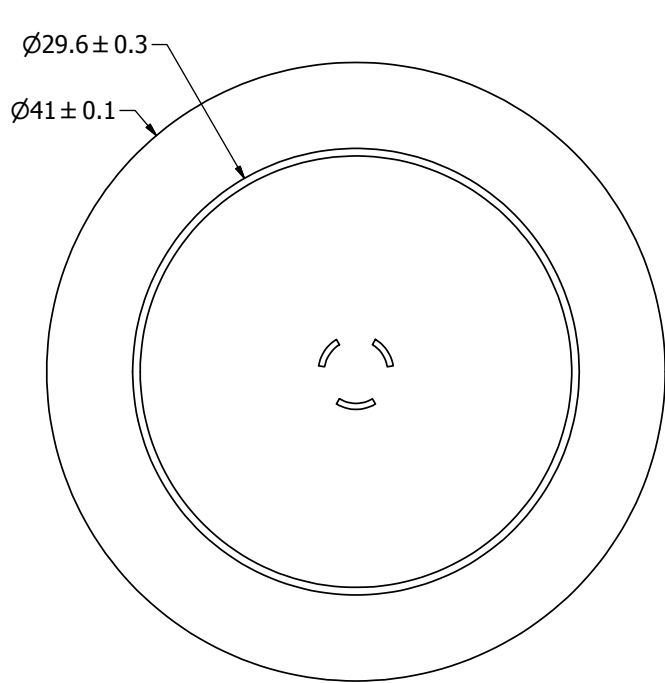

SPECIFICATIONS

PARAMETERS	VALUES	UNITS
RESONANT FREQUENCY	1,300 ± 500	Hz
RESONANT IMPEDANCE (MAX)	200	Ohm
MAX INPUT VOLTAGE	30	Vp-p
CAPACITANCE @ 1kHz	150,000 ±30%	pF
PLATE MATERIAL	BRASS	-
OPERATING TEMPERATURE	-20 ~ +60	°C
STORAGE TEMPERATURE	-20 ~ +70	°C

A (10 : 1)

NOTES:

1. ALL DIMENSIONS ARE IN MILLIMETERS.
2. SPECIFICATIONS SUBJECT TO CHANGE OR WITHDRAWAL WITHOUT NOTICE.
3. THIS PART IS RoHS 2002/95/EC COMPLIANT.

UNLESS OTHERWISE SPECIFIED: DIMENSIONS ARE IN MILLIMETERS, TOLERANCES ARE ±0.5 AND ANGLES ARE ±3°.	SIZE	Designed by	Date	Checked by	Date	Approved by	Date	Drawn Date	
	A3	R.A.C.	10/25/2004			R.W.	10/26/2004	8/26/2010	
AB4113B.idw		pui audio a projects unlimited company			AB4113B			Edition	Sheet
								Bender	