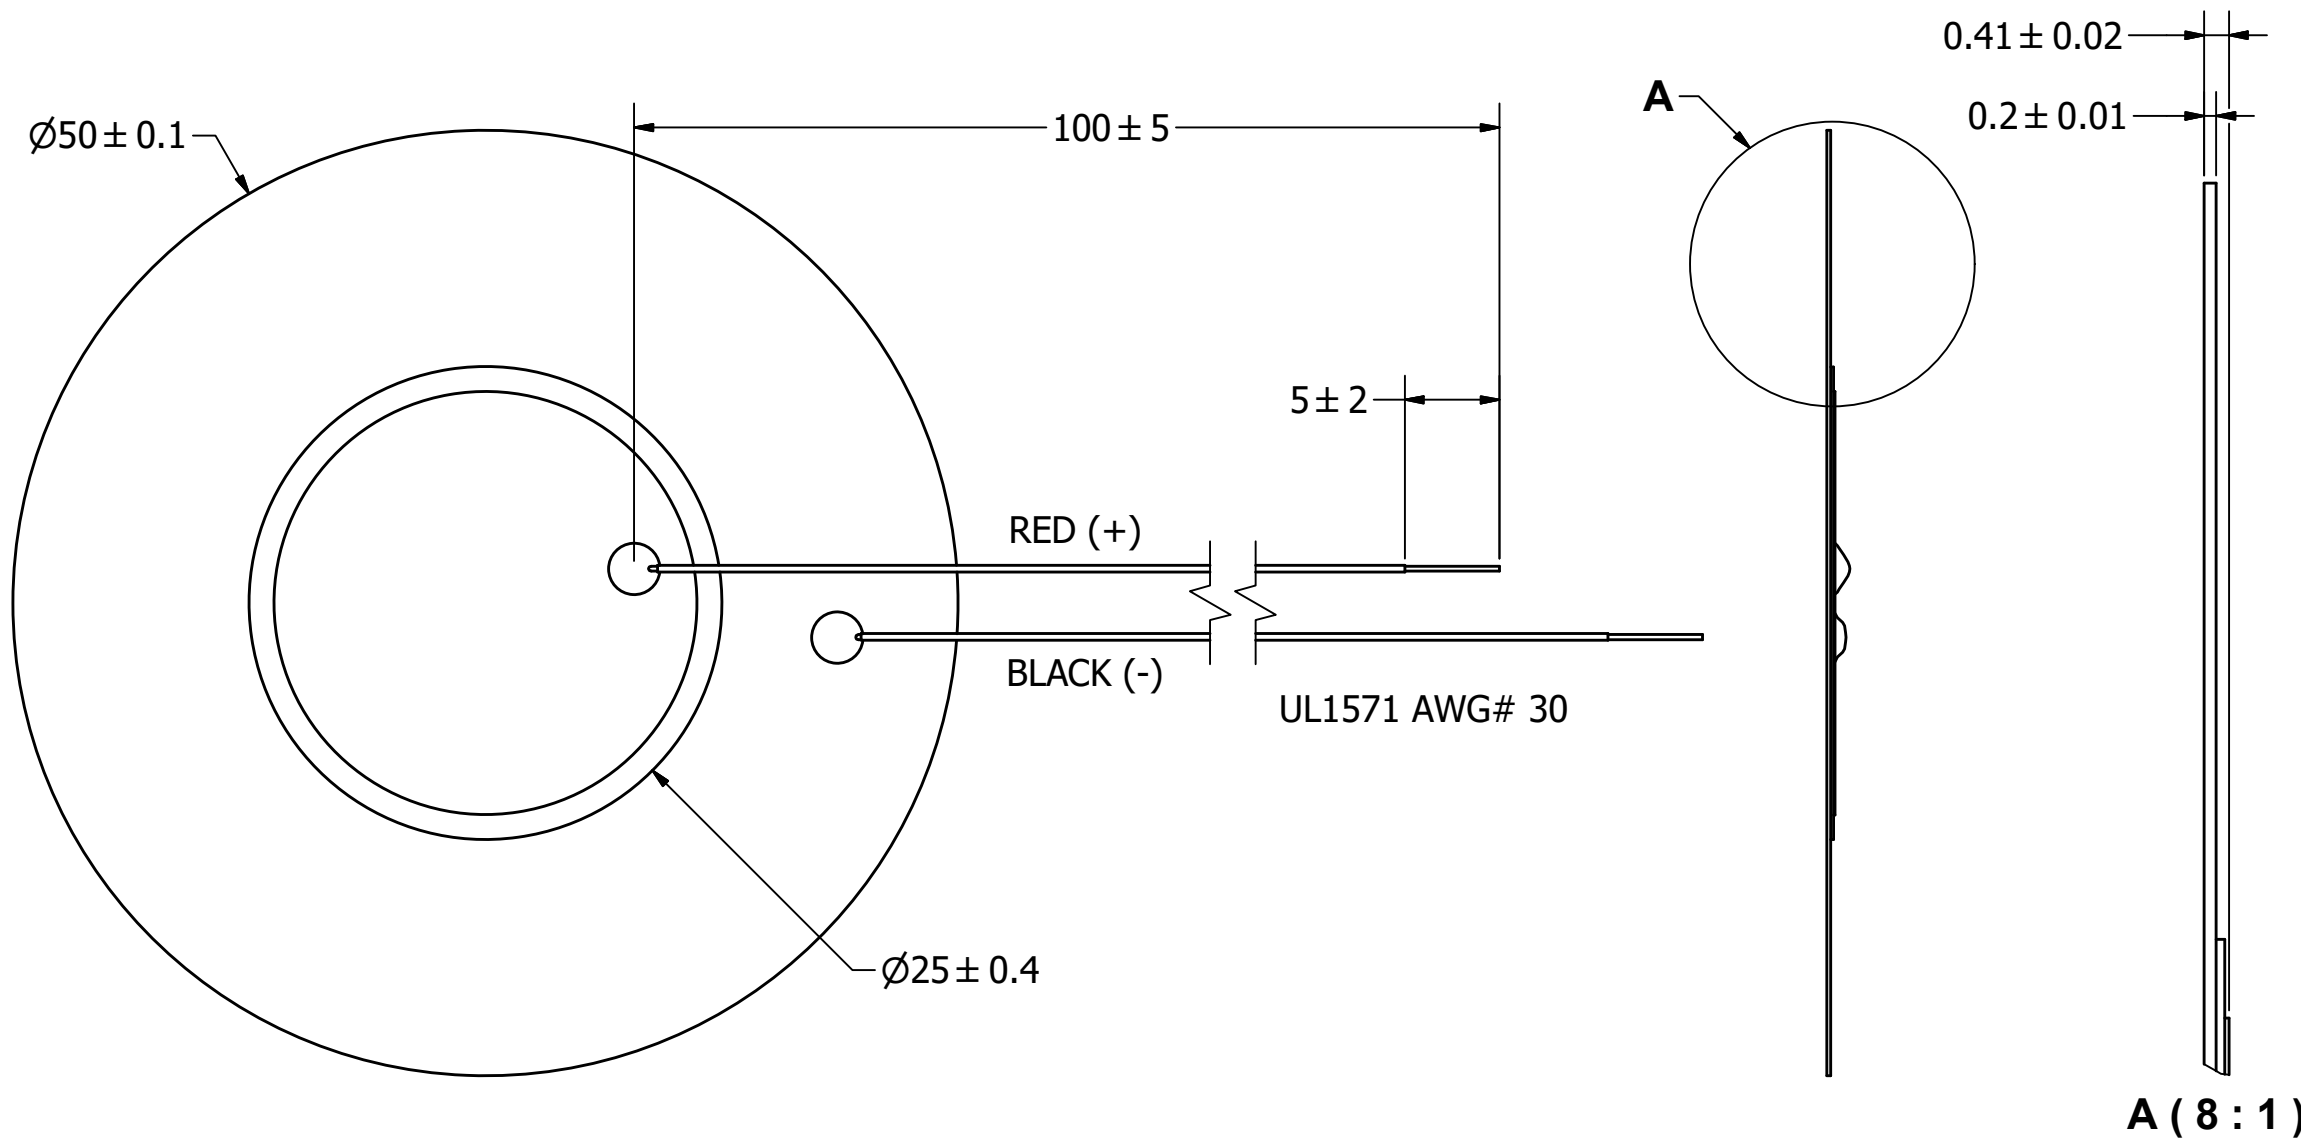

SPECIFICATIONS

PARAMETERS	VALUES	UNITS
RESONANT FREQUENCY	2,700 ± 500	Hz
RESONANT IMPEDANCE (MAX)	500	Ohm
MAX INPUT VOLTAGE	30	Vp-p
CAPACITANCE @ 120 HZ	40,000 ± 30%	pF
PLATE MATERIAL	BRASS	-
OPERATING TEMPERATURE	-20 ~ +60	°C
STORAGE TEMPERATURE	-20 ~ +70	°C

REVISION HISTORY

LTR	DESCRIPTION	DATE	APPROVED
-	RELEASED FROM ENGINEERING	11/20/2013	
A	REVISED CAPACITANCE FREQUENCY	2/14/2020	M.V.

A (8:1)

NOTES:

1. ALL DIMENSIONS ARE IN MILLIMETERS.
2. SPECIFICATIONS SUBJECT TO CHANGE OR WITHDRAWL WITHOUT NOTICE.
3. THIS PART IS RoHS 2011/65/EU COMPLIANT.

UNLESS OTHERWISE SPECIFIED:	SIZE	Designed by	Date	Checked by	Date	Approved by	Date	Drawn Date
DIMENSIONS ARE IN MILLIMETERS, TOLERANCES ARE ± 0.5 AND ANGLES ARE $\pm 3^\circ$.	A3	J.D.	11/20/2013	X.X.	11/20/2013	X.X.	11/20/2013	11/20/2013
AB5027B-3-LW100-R.idw						AB5027B-3-LW100-R		
				-	1 / 1			