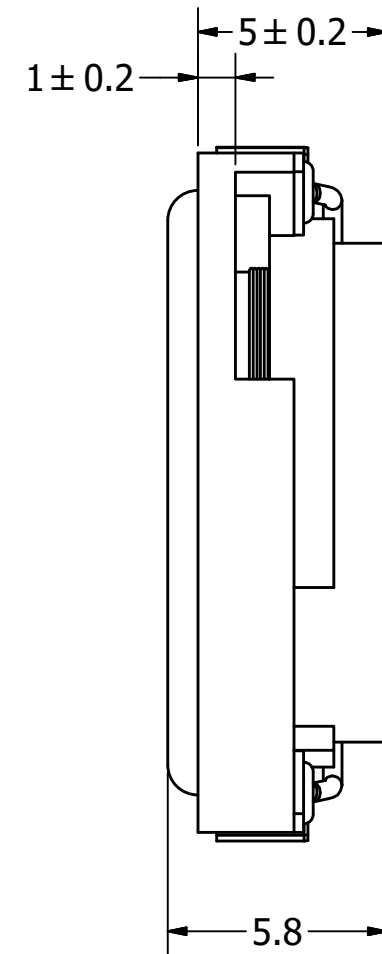

# SPECIFICATIONS

PARAMETERS	VALUES	UNITS
RATED INPUT POWER	1	W
MAX INPUT POWER	1.5	W
IMPEDANCE	8 ± 15%	OHM
OUTPUT SPL @ 1W/0.5M (AT 0.8, 1.0, 1.2, 1.5 kHz)	80 ± 3	dB
DISTORTION (MAX.)	5%	-
RESONANT FREQUENCY	650 ± 20%	Hz
FREQUENCY RANGE	Fo ~ 18,000	Hz
HOUSING MATERIAL	ABS	-
CONE MATERIAL	MYLAR	-
MAGNET MATERIAL	RARE EARTH	-
OPERATING TEMPERATURE	-25 ~ +60	°C
WEIGHT	2.8	grams

### NOTES:

1. ALL DIMENSIONS ARE IN MILLIMETERS.
2. SPECIFICATIONS SUBJECT TO CHANGE OR WITHDRAWL WITHOUT NOTICE.
3. THIS PART IS RoHS 2015/863/EU COMPLIANT.

UNLESS OTHERWISE SPECIFIED: DIMENSIONS ARE IN MILLIMETERS, TOLERANCES ARE ±0.5 AND ANGLES ARE ±3°.	SIZE <b>A3</b>	Designed by	Date	Checked by	Date	Approved by	Date	Drawn Date
		J.D.	1/28/2014	M.L.	1/28/2014	B.R.	1/28/2014	1/28/2014
AS01808MR-LW152-R.idw				<b>AS01808MR-LW152-R</b> Speaker			Edition	Sheet
							-	1 / 1