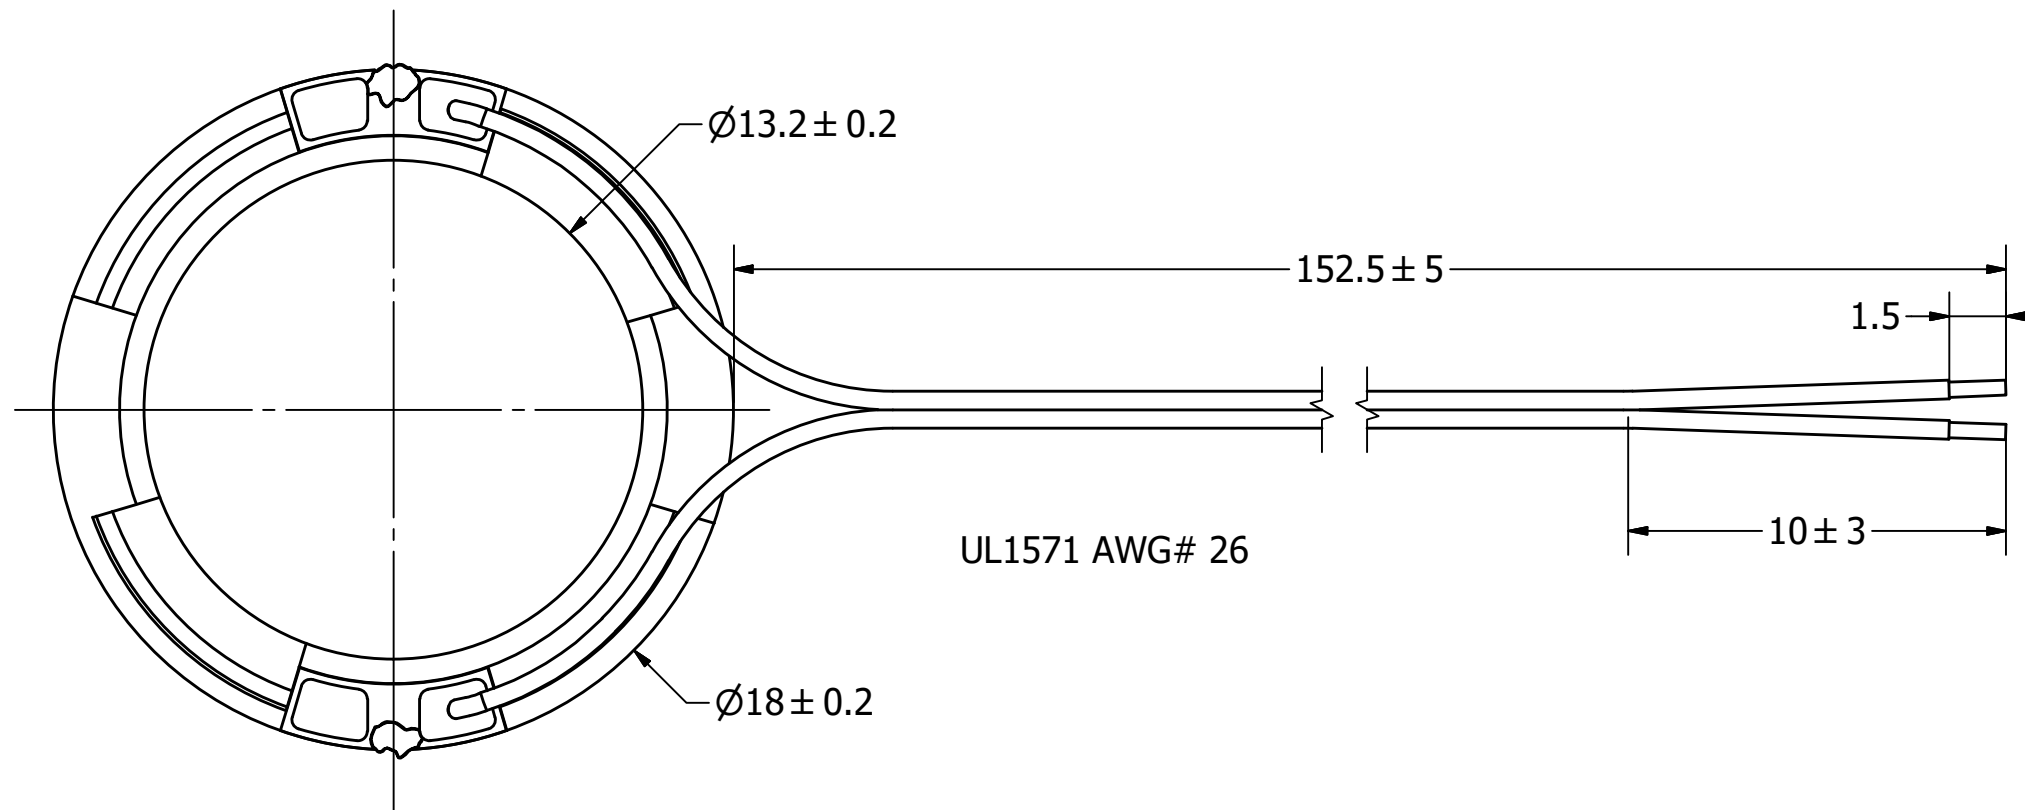

# SPECIFICATIONS

PARAMETERS	VALUES	UNITS
RATED INPUT POWER	1	W
MAX INPUT POWER	1.5	W
IMPEDANCE	8 ± 15%	OHM
OUTPUT SPL @ 1W/0.5M (AT 0.8, 1.0, 1.2, 1.5 kHz)	80 ± 3	dB
DISTORTION (MAX.)	5%	-
RESONANT FREQUENCY	650 ± 20%	Hz
FREQUENCY RANGE	Fo ~ 18,000	Hz
HOUSING MATERIAL	ABS	-
CONE MATERIAL	MYLAR	-
MAGNET MATERIAL	RARE EARTH	-
OPERATING TEMPERATURE	-25 ~ +60	°C
WEIGHT	2.8	grams

### NOTES:

1. ALL DIMENSIONS ARE IN MILLIMETERS.
2. SPECIFICATIONS SUBJECT TO CHANGE OR WITHDRAWL WITHOUT NOTICE.
3. THIS PART IS RoHS 2015/863/EU COMPLIANT.

UNLESS OTHERWISE SPECIFIED: DIMENSIONS ARE IN MILLIMETERS, TOLERANCES ARE ±0.5 AND ANGLES ARE ±3°.	SIZE <b>A3</b>	Designed by	Date	Checked by	Date	Approved by	Date	Drawn Date
		J.D.	1/28/2014	M.L.	1/28/2014	B.R.	1/28/2014	1/28/2014
AS01808MR-LW152-R.idw				<b>AS01808MR-LW152-R</b> Speaker			Edition	Sheet
							-	1 / 1