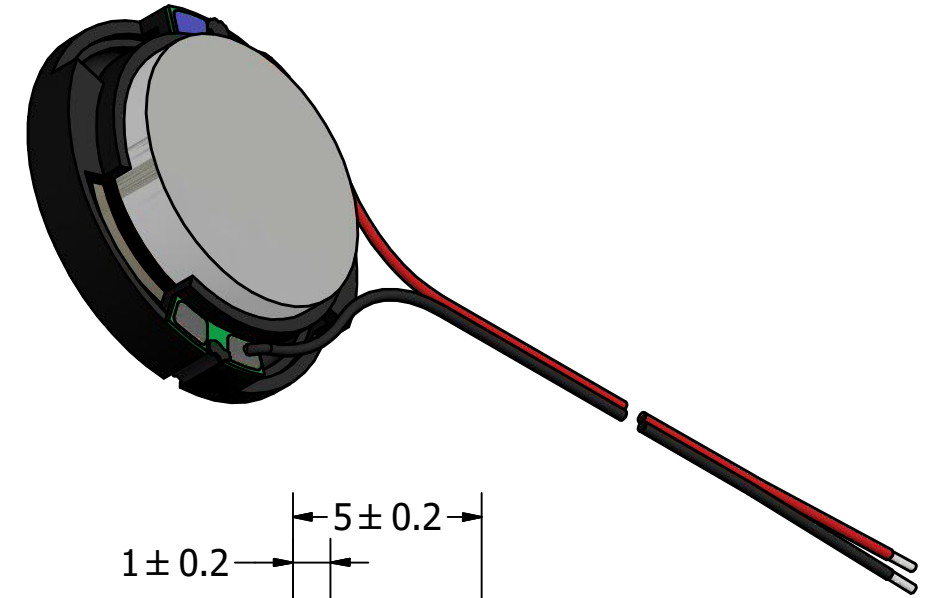

# SPECIFICATIONS

PARAMETERS	VALUES	UNITS
RATED INPUT POWER	1	W
MAX INPUT POWER	1.5	W
IMPEDANCE	8 ± 15%	OHM
OUTPUT SPL @ 1W/0.5M (AT 0.8, 1.0, 1.2, 1.5 kHz)	80 ± 3	dB
DISTORTION (MAX.)	5%	-
RESONANT FREQUENCY	650 ± 20%	Hz
FREQUENCY RANGE	Fo ~ 18,000	Hz
HOUSING MATERIAL	ABS	-
CONE MATERIAL	MYLAR	-
MAGNET MATERIAL	RARE EARTH	-
OPERATING TEMPERATURE	-25 ~ +60	°C
WEIGHT	2.8	grams

### NOTES:

1. ALL DIMENSIONS ARE IN MILLIMETERS.
2. SPECIFICATIONS SUBJECT TO CHANGE OR WITHDRAWL WITHOUT NOTICE.
3. THIS PART IS RoHS 2015/863/EU COMPLIANT.

UNLESS OTHERWISE SPECIFIED: DIMENSIONS ARE IN MILLIMETERS, TOLERANCES ARE ±0.5 AND ANGLES ARE ±3°.	SIZE <b>A3</b>	Designed by	Date	Checked by	Date	Approved by	Date	Drawn Date
		J.D.	1/28/2014	M.L.	1/28/2014	B.R.	1/28/2014	1/28/2014
AS01808MR-LW152-R.idw				<b>AS01808MR-LW152-R</b> Speaker			Edition	Sheet
							-	1 / 1