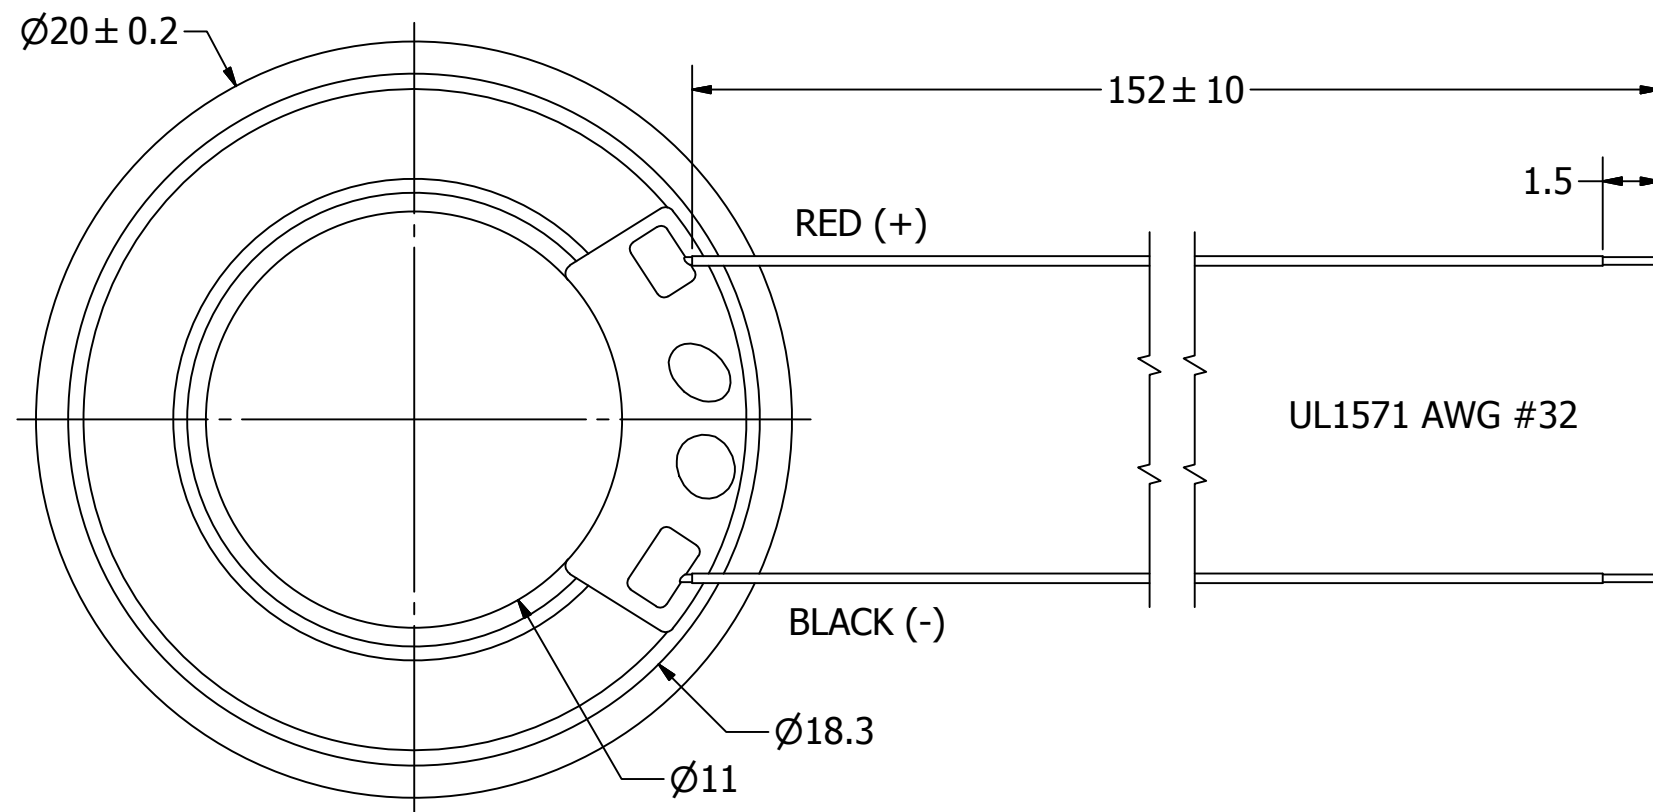

SPECIFICATIONS

PARAMETERS	VALUES	UNITS
RATED INPUT POWER	0.5	W
MAX INPUT POWER	0.8	W
IMPEDANCE	8 ± 15%	OHM
OUTPUT SPL @ 0.1W/0.1M (AT 0.8, 1.0, 1.2, 1.5, kHz)	86 ± 3	dB
DISTORTION (MAX.)	5%	-
RESONANT FREQUENCY	500 ± 20%	Hz
FREQUENCY RANGE	500 ~ 4,000	Hz
HOUSING MATERIAL	METAL	-
CONE MATERIAL	MYLAR	-
MAGNET MATERIAL	Nd-Fe-B	-
OPERATING TEMPERATURE	-20 ~ +55	°C
WEIGHT	2.4	grams

REVISION HISTORY

LTR	DESCRIPTION	DATE	APPROVED
-	RELEASED FROM ENGINEERING	1/30/2014	

NOTES:

1. ALL DIMENSIONS ARE IN MILLIMETERS.
2. SPECIFICATIONS SUBJECT TO CHANGE OR WITHDRAWL WITHOUT NOTICE.
3. THIS PART IS RoHS 2011/65/EU COMPLIANT.

UNLESS OTHERWISE SPECIFIED: DIMENSIONS ARE IN MILLIMETERS, TOLERANCES ARE ± 0.5 AND ANGLES ARE $\pm 3^\circ$.	SIZE A3	Designed by	Date	Checked by	Date	Approved by	Date	Drawn Date
		J.D.	1/30/2014	M.L.	1/30/2014	B.R.	1/30/2014	1/30/2014
AS02008MR-LW152-R.idw		 pui audio a projects unlimited company		AS02008MR-LW152-R Speaker			Edition	Sheet
							-	1 / 1