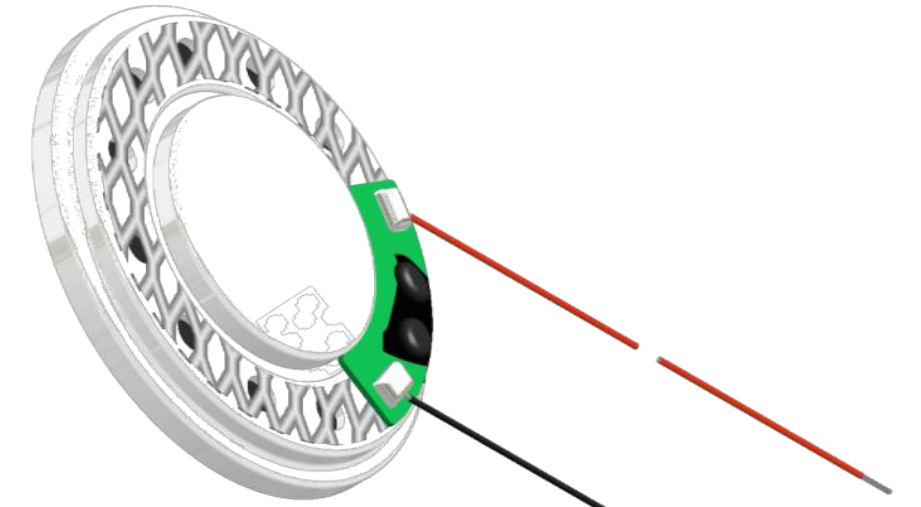

SPECIFICATIONS

PARAMETERS	VALUES	UNITS
RATED INPUT POWER	0.5	W
MAX INPUT POWER	0.8	W
IMPEDANCE	8 ± 15%	OHM
OUTPUT SPL @ 0.1W/0.1M (AT 0.8, 1.0, 1.2, 1.5, kHz)	86 ± 3	dB
DISTORTION (MAX.)	5%	-
RESONANT FREQUENCY	500 ± 20%	Hz
FREQUENCY RANGE	500 ~ 4,000	Hz
HOUSING MATERIAL	METAL	-
CONE MATERIAL	MYLAR	-
MAGNET MATERIAL	Nd-Fe-B	-
OPERATING TEMPERATURE	-20 ~ +55	°C
WEIGHT	2.4	grams

THIS DOCUMENT CONTAINS DATA PROPRIETARY TO PROJECTS UNLIMITED, INC. ANY USE OR REPRODUCTION, IN ANY FORM, WITHOUT PRIOR WRITTEN PERMISSION OF PROJECTS UNLIMITED, INC. IS PROHIBITED.
©2003, Projects Unlimited Inc.

REVISION HISTORY

LTR	DESCRIPTION	DATE	APPROVED
-	RELEASED FROM ENGINEERING	1/30/2014	

NOTES:

1. ALL DIMENSIONS ARE IN MILLIMETERS.
2. SPECIFICATIONS SUBJECT TO CHANGE OR WITHDRAWL WITHOUT NOTICE.
3. THIS PART IS RoHS 2011/65/EU COMPLIANT.

UNLESS OTHERWISE SPECIFIED: DIMENSIONS ARE IN MILLIMETERS, TOLERANCES ARE ± 0.5 AND ANGLES ARE $\pm 3^\circ$.	SIZE A3	Designed by	Date	Checked by	Date	Approved by	Date	Drawn Date
		J.D.	1/30/2014	M.L.	1/30/2014	B.R.	1/30/2014	1/30/2014
AS02008MR-LW152-R.idw		pui audio a projects unlimited company		AS02008MR-LW152-R Speaker			Edition	Sheet
							-	1 / 1