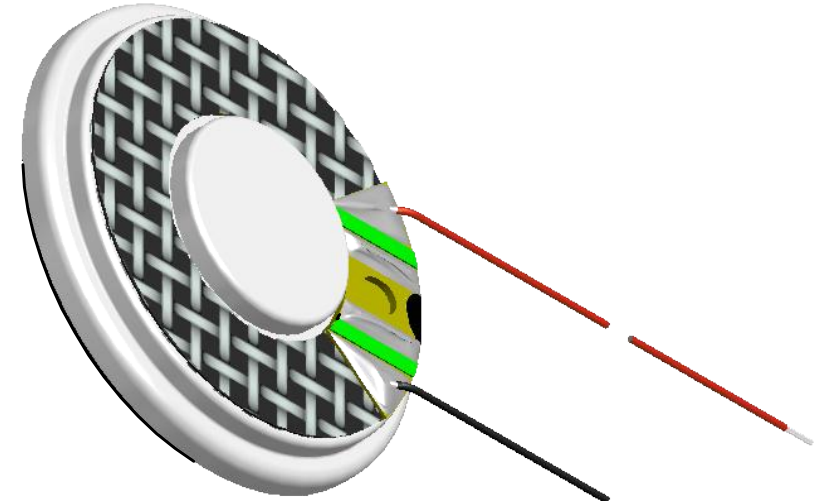

SPECIFICATIONS

PARAMETERS	VALUES	UNITS
RATED INPUT POWER	1.0	W
MAX INPUT POWER	1.5	W
IMPEDANCE	8 ± 15%	OHM
OUTPUT SPL @ 1W/1M (AT 0.6, 0.8, 1.0, 1.2 kHz)	95 ± 3	dB
DISTORTION (MAX.)	5%	-
RESONANT FREQUENCY	500 ± 20%	Hz
FREQUENCY RANGE	Fo ~ 20,000	Hz
HOUSING MATERIAL	METAL	-
CONE MATERIAL	MYLAR	-
MAGNET MATERIAL	NdFeB	-
OPERATING TEMPERATURE	-20 ~ +60	°C
WEIGHT	6.5	grams

REVISION HISTORY

LTR	DESCRIPTION	DATE	APPROVED
-	RELEASED FROM ENGINEERING	1/31/2014	
A	REVISED SPL RATINGS	4/8/2014	B.R.

NOTES:

1. ALL DIMENSIONS ARE IN MILLIMETERS.
2. SPECIFICATIONS SUBJECT TO CHANGE OR WITHDRAWL WITHOUT NOTICE.
3. THIS PART IS RoHS 2011/65/EU COMPLIANT.