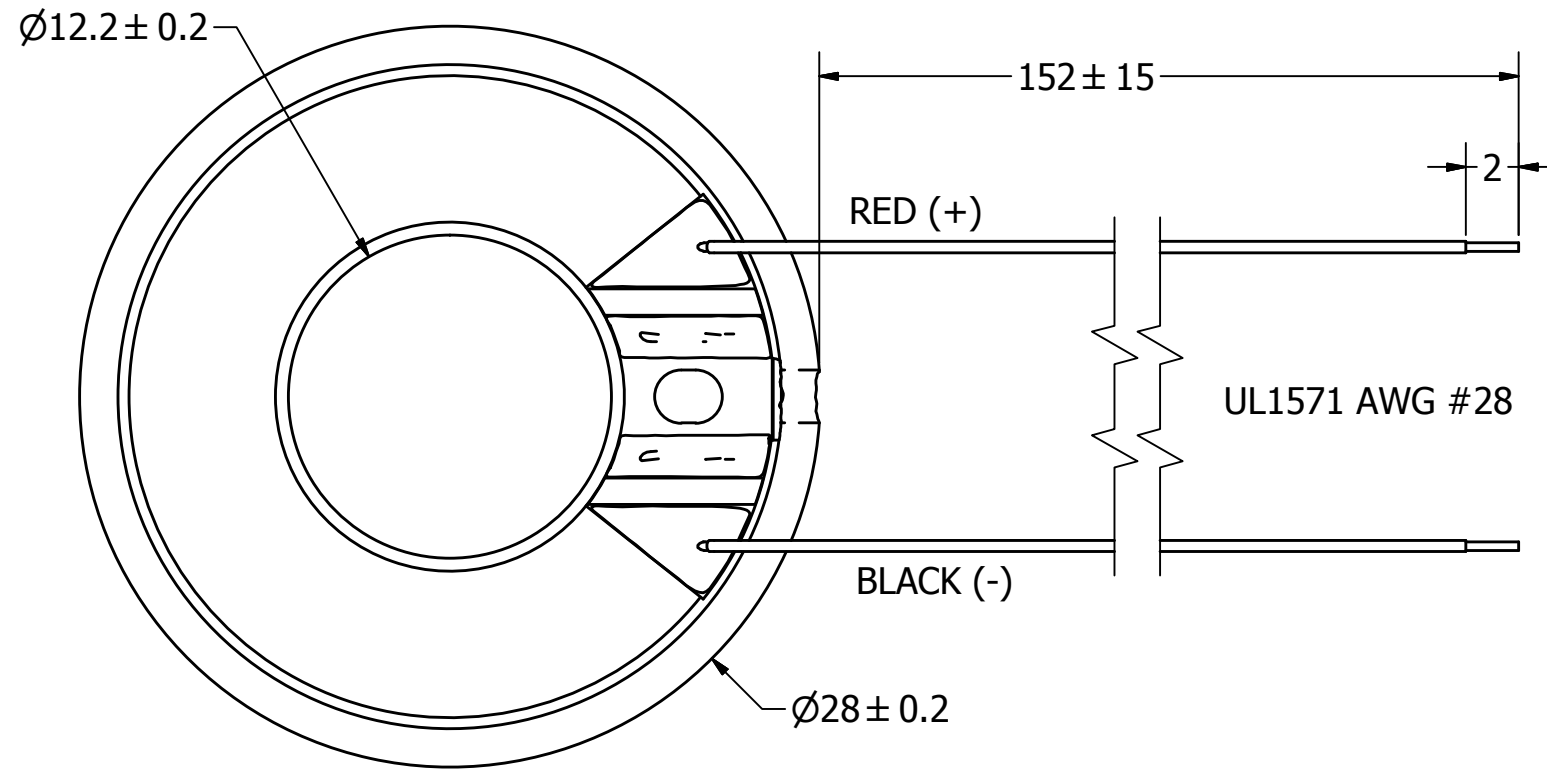

SPECIFICATIONS

PARAMETERS	VALUES	UNITS
RATED INPUT POWER	1.0	W
MAX INPUT POWER	1.5	W
IMPEDANCE	8 ± 15%	OHM
OUTPUT SPL @ 1W/1M (AT 0.6, 0.8, 1.0, 1.2 kHz)	95 ± 3	dB
DISTORTION (MAX.)	5%	-
RESONANT FREQUENCY	500 ± 20%	Hz
FREQUENCY RANGE	Fo ~ 20,000	Hz
HOUSING MATERIAL	METAL	-
CONE MATERIAL	MYLAR	-
MAGNET MATERIAL	NdFeB	-
OPERATING TEMPERATURE	-20 ~ +60	°C
WEIGHT	6.5	grams

REVISION HISTORY

LTR	DESCRIPTION	DATE	APPROVED
-	RELEASED FROM ENGINEERING	1/31/2014	
A	REVISED SPL RATINGS	4/8/2014	B.R.

NOTES:

1. ALL DIMENSIONS ARE IN MILLIMETERS.
2. SPECIFICATIONS SUBJECT TO CHANGE OR WITHDRAWL WITHOUT NOTICE.
3. THIS PART IS RoHS 2011/65/EU COMPLIANT.

UNLESS OTHERWISE SPECIFIED: DIMENSIONS ARE IN MILLIMETERS, TOLERANCES ARE ±0.5 AND ANGLES ARE ±3°.	SIZE A3	Designed by	Date	Checked by	Date	Approved by	Date	Drawn Date
		J.D.	1/31/2014	M.L.	1/31/2014	B.R.	1/31/2014	1/31/2014
AS02808MR-LW152-R.idw				AS02808MR-LW152-R Speaker			Edition	Sheet
							-	1 / 1