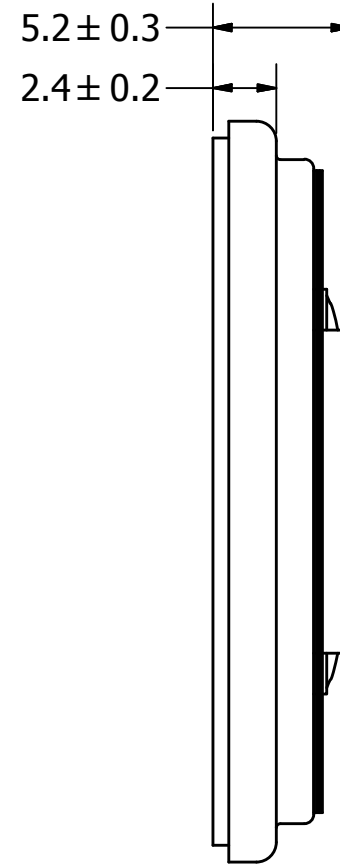

SPECIFICATIONS

PARAMETERS	VALUES	UNITS
RATED INPUT POWER	1.0	W
MAX INPUT POWER	1.5	W
IMPEDANCE	8 ± 15%	OHM
OUTPUT SPL @ 1W/1M (AT 0.6, 0.8, 1.0, 1.2 kHz)	95 ± 3	dB
DISTORTION (MAX.)	5%	-
RESONANT FREQUENCY	500 ± 20%	Hz
FREQUENCY RANGE	Fo ~ 20,000	Hz
HOUSING MATERIAL	METAL	-
CONE MATERIAL	MYLAR	-
MAGNET MATERIAL	NdFeB	-
OPERATING TEMPERATURE	-20 ~ +60	°C
WEIGHT	6.5	grams

REVISION HISTORY

LTR	DESCRIPTION	DATE	APPROVED
-	RELEASED FROM ENGINEERING	1/31/2014	
A	REVISED SPL RATINGS	4/8/2014	B.R.

NOTES:

1. ALL DIMENSIONS ARE IN MILLIMETERS.
2. SPECIFICATIONS SUBJECT TO CHANGE OR WITHDRAWL WITHOUT NOTICE.
3. THIS PART IS RoHS 2011/65/EU COMPLIANT.

UNLESS OTHERWISE SPECIFIED: DIMENSIONS ARE IN MILLIMETERS, TOLERANCES ARE ±0.5 AND ANGLES ARE ±3°.	SIZE A3	Designed by	Date	Checked by	Date	Approved by	Date	Drawn Date
		J.D.	1/31/2014	M.L.	1/31/2014	B.R.	1/31/2014	1/31/2014
AS02808MR-LW152-R.idw				AS02808MR-LW152-R Speaker			Edition	Sheet
							-	1 / 1