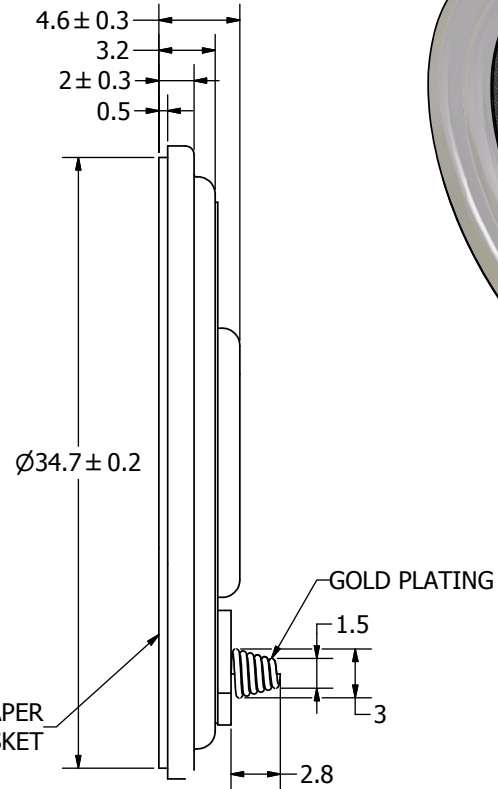

SPECIFICATIONS		
PARAMETERS	VALUES	UNITS
RATED INPUT POWER	1	W
MAX INPUT POWER	1.5	W
IMPEDANCE	8 ± 15%	OHM
OUTPUT SPL @ 0.1W/0.1M (AT 0.8, 1.0, 1.2, 1.5 kHz)	91 ± 3	dBA
DISTORTION (MAX.)	5%	-
RESONANT FREQUENCY	500 ± 20%	Hz
FREQUENCY RANGE	500 ~ 4,500	Hz
HOUSING MATERIAL	METAL	-
CONE MATERIAL	MYLAR	-
MAGNET MATERIAL	N38	-
OPERATING TEMPERATURE	-20 ~ +60	°C
WEIGHT	12	grams

REVISION HISTORY			
LTR	DESCRIPTION	DATE	APPROVED
-	RELEASED FROM ENGINEERING	1/02/2007	
A	REVISED DIMENSIONS	7/03/2007	D.F.
B	REVISED TO INVENTOR 3-D DRAWING TEMPLATE	12/04/2008	B.R.

NOTES:

1. ALL DIMENSIONS ARE IN MILLIMETERS.
2. SPECIFICATIONS SUBJECT TO CHANGE OR WITHDRAWAL WITHOUT NOTICE.
3. THIS PART IS RoHS 2002/95/EC COMPLIANT.

UNLESS OTHERWISE SPECIFIED: DIMENSIONS ARE IN MILLIMETERS, TOLERANCES ARE ± 0.5 AND ANGLES ARE $\pm 3^\circ$.	SIZE	Designed by	Date	Checked by	Date	Approved by	Date	Drawn Date	
	A3	J.D.	1/2/2007	D.F.	1/2/2007	R.W.	1/2/2007	12/4/2008	
AS03608MR-SC-R.idw			AS03608MR-SC-R			Speaker		Edition	Sheet
							-	1 / 1	