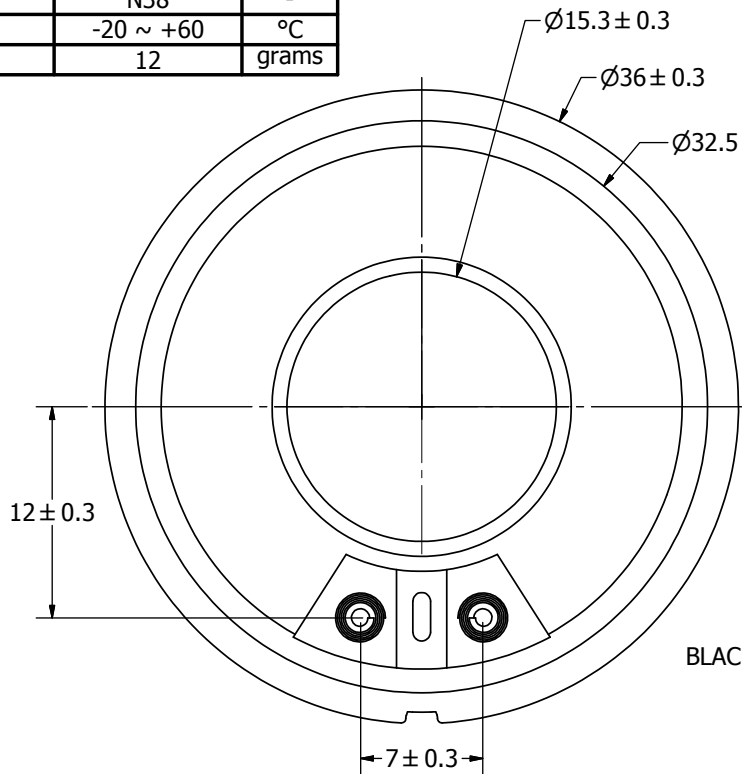

SPECIFICATIONS		
PARAMETERS	VALUES	UNITS
RATED INPUT POWER	1	W
MAX INPUT POWER	1.5	W
IMPEDANCE	8 ± 15%	OHM
OUTPUT SPL @ 0.1W/0.1M (AT 0.8, 1.0, 1.2, 1.5 kHz)	91 ± 3	dBA
DISTORTION (MAX.)	5%	-
RESONANT FREQUENCY	500 ± 20%	Hz
FREQUENCY RANGE	500 ~ 4,500	Hz
HOUSING MATERIAL	METAL	-
CONE MATERIAL	MYLAR	-
MAGNET MATERIAL	N38	-
OPERATING TEMPERATURE	-20 ~ +60	°C
WEIGHT	12	grams

REVISION HISTORY			
LTR	DESCRIPTION	DATE	APPROVED
-	RELEASED FROM ENGINEERING	1/02/2007	
A	REVISED DIMENSIONS	7/03/2007	D.F.
B	REVISED TO INVENTOR 3-D DRAWING TEMPLATE	12/04/2008	B.R.

NOTES:

1. ALL DIMENSIONS ARE IN MILLIMETERS.
2. SPECIFICATIONS SUBJECT TO CHANGE OR WITHDRAWAL WITHOUT NOTICE.
3. THIS PART IS RoHS 2002/95/EC COMPLIANT.

UNLESS OTHERWISE SPECIFIED: DIMENSIONS ARE IN MILLIMETERS, TOLERANCES ARE ± 0.5 AND ANGLES ARE $\pm 3^\circ$.	SIZE	Designed by	Date	Checked by	Date	Approved by	Date	Drawn Date	
	A3	J.D.	1/2/2007	D.F.	1/2/2007	R.W.	1/2/2007	12/4/2008	
AS03608MR-SC-R.idw			AS03608MR-SC-R			Speaker		Edition	Sheet
							-	1 / 1	