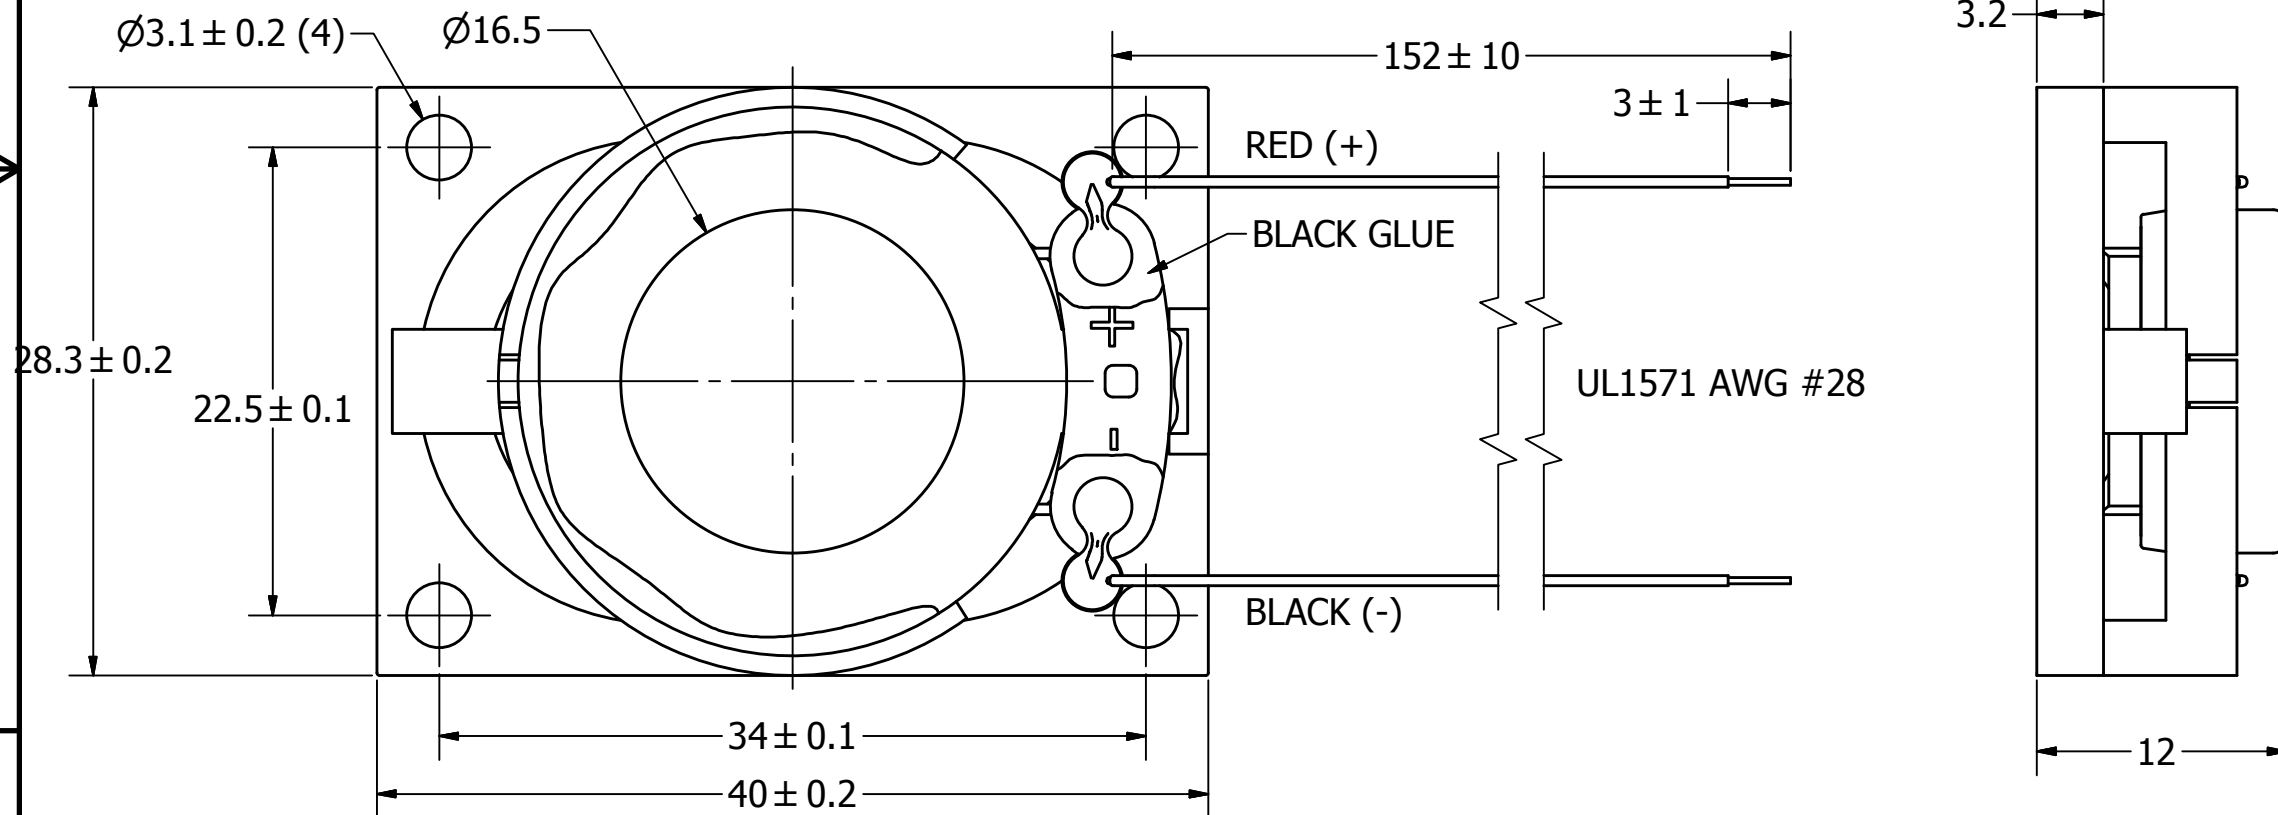

# SPECIFICATIONS

PARAMETERS	VALUES	UNITS
RATED INPUT POWER	1	W
MAX INPUT POWER	2	W
IMPEDANCE	8 ± 15%	OHM
OUTPUT SPL @ 1W/0.5M (AT 1.0, 1.2, 1.5, 2.0 kHz)	84 ± 3	dB
DISTORTION (MAX.)	5%	-
RESONANT FREQUENCY	450 ± 20%	Hz
FREQUENCY RANGE	450 ~ 20000	Hz
HOUSING MATERIAL	ABS	-
CONE MATERIAL	PAPER	-
MAGNET MATERIAL	Nd-Fe-B	-
OPERATING TEMPERATURE	-20 ~ +60	°C
WEIGHT	11	grams

### NOTES:

1. ALL DIMENSIONS ARE IN MILLIMETERS.
2. SPECIFICATIONS SUBJECT TO CHANGE OR WITHDRAWL WITHOUT NOTICE.
3. THIS PART IS RoHS 2011/65/EU COMPLIANT.

UNLESS OTHERWISE SPECIFIED: DIMENSIONS ARE IN MILLIMETERS, TOLERANCES ARE ±0.5 AND ANGLES ARE ±3°.	SIZE <b>A3</b>	Designed by	Date	Checked by	Date	Approved by	Date	Drawn Date	
		J.D.	2/7/2014	M.L.	2/7/2014	B.R.	2/7/2014	2/7/2014	
AS04008PO-2-LW152-R.idw				<b>AS04008PO-2-LW152-R</b> Speaker				Edition	Sheet
								-	1 / 1