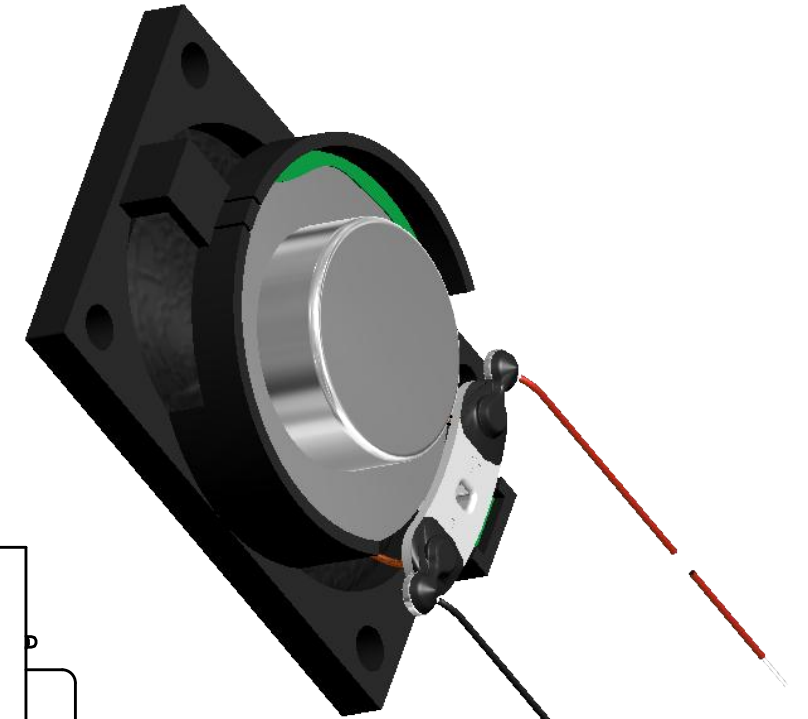

SPECIFICATIONS

PARAMETERS	VALUES	UNITS
RATED INPUT POWER	1	W
MAX INPUT POWER	2	W
IMPEDANCE	8 ± 15%	OHM
OUTPUT SPL @ 1W/0.5M (AT 1.0, 1.2, 1.5, 2.0 kHz)	84 ± 3	dB
DISTORTION (MAX.)	5%	-
RESONANT FREQUENCY	450 ± 20%	Hz
FREQUENCY RANGE	450 ~ 20000	Hz
HOUSING MATERIAL	ABS	-
CONE MATERIAL	PAPER	-
MAGNET MATERIAL	Nd-Fe-B	-
OPERATING TEMPERATURE	-20 ~ +60	°C
WEIGHT	11	grams

THIS DOCUMENT CONTAINS DATA PROPRIETARY TO PROJECTS UNLIMITED, INC. ANY USE OR REPRODUCTION, IN ANY FORM, WITHOUT PRIOR WRITTEN PERMISSION OF PROJECTS UNLIMITED, INC. IS PROHIBITED.
©2003, Projects Unlimited Inc.

REVISION HISTORY

LTR	DESCRIPTION	DATE	APPROVED
-	RELEASED FROM ENGINEERING	2/7/2014	

NOTES:

1. ALL DIMENSIONS ARE IN MILLIMETERS.
2. SPECIFICATIONS SUBJECT TO CHANGE OR WITHDRAWL WITHOUT NOTICE.
3. THIS PART IS RoHS 2011/65/EU COMPLIANT.

UNLESS OTHERWISE SPECIFIED: DIMENSIONS ARE IN MILLIMETERS, TOLERANCES ARE ±0.5 AND ANGLES ARE ±3°.	SIZE A3	Designed by	Date	Checked by	Date	Approved by	Date	Drawn Date	
		J.D.	2/7/2014	M.L.	2/7/2014	B.R.	2/7/2014	2/7/2014	
AS04008PO-2-LW152-R.idw				AS04008PO-2-LW152-R Speaker				Edition	Sheet
								-	1 / 1