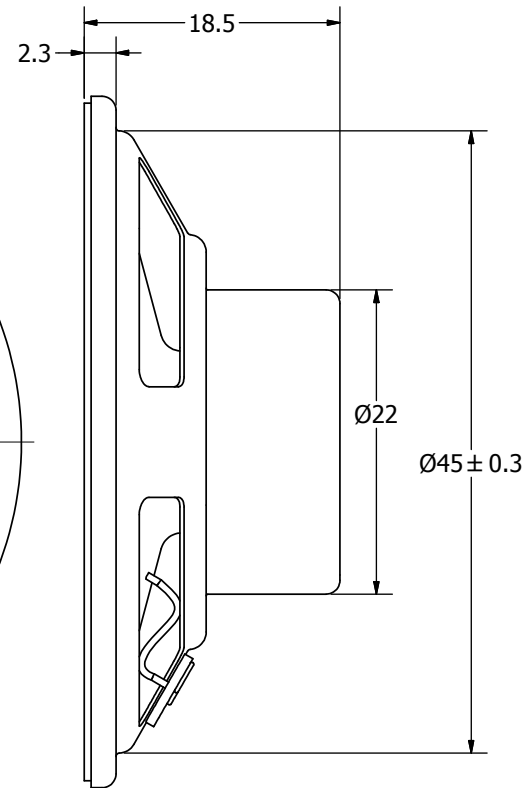

SPECIFICATIONS

PARAMETERS	VALUES	UNITS
RATED INPUT POWER	0.2	W
MAX INPUT POWER	0.4	W
IMPEDANCE	8 ± 15%	OHM
OUTPUT SPL @ 1W/0.5M (AT 0.8, 1.0, 1.2, 1.5 kHz)	90 ± 3	dB(A)
DISTORTION (MAX.)	5%	-
RESONANT FREQUENCY	550 ± 20%	Hz
FREQUENCY RANGE	550 ~ 4500	Hz
HOUSING MATERIAL	METAL	-
CONE MATERIAL	PAPER	-
MAGNET MATERIAL	Nd-Fe-B	-
OPERATING TEMPERATURE	-20 ~ +60	°C
WEIGHT	31	grams

REVISION HISTORY

LTR	DESCRIPTION	DATE	APPROVED
-	RELEASED FROM ENGINEERING	5/8/2006	
A	REVISED TO INVENTOR 3-D DRAWING TEMPLATE	6/18/2008	B.R.

NOTES:

1. ALL DIMENSIONS ARE IN MILLIMETERS.
2. SPECIFICATIONS SUBJECT TO CHANGE OR WITHDRAWAL WITHOUT NOTICE.
3. THIS PART IS RoHS 2002/95/EC COMPLIANT.

UNLESS OTHERWISE SPECIFIED: DIMENSIONS ARE IN MILLIMETERS, TOLERANCES ARE ±0.5 AND ANGLES ARE ±3°.	SIZE A3	Designed by	Date	Checked by	Date	Approved by	Date	Drawn Date
		J.D.	5/5/2006	E.P.	5/5/2006	B.R.	5/5/2006	6/18/2008
AS05008PR-2-R.idw				AS05008PR-2-R Speaker			Edition	Sheet
							-	1 / 1