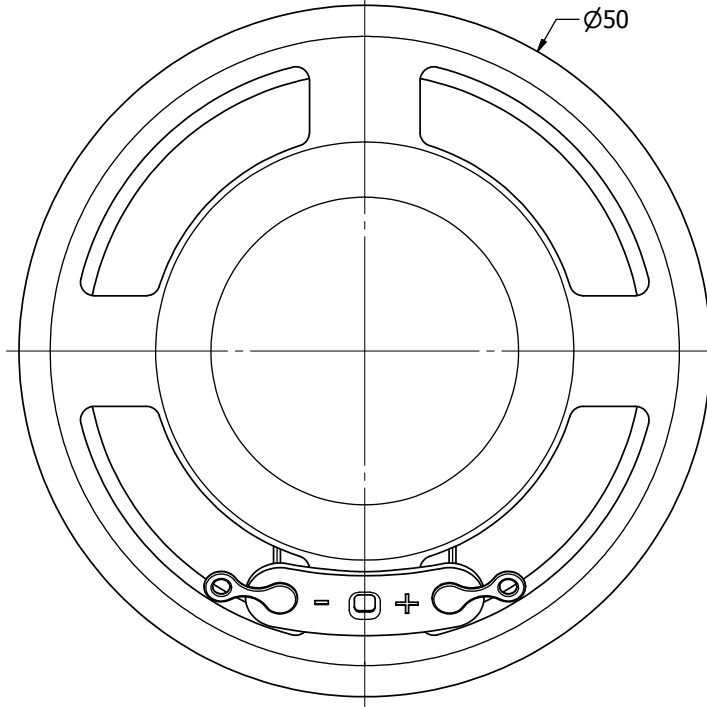

SPECIFICATIONS

PARAMETERS	VALUES	UNITS
RATED INPUT POWER	0.2	W
MAX INPUT POWER	0.4	W
IMPEDANCE	8 ± 15%	OHM
OUTPUT SPL @ 1W/0.5M (AT 0.8, 1.0, 1.2, 1.5 kHz)	90 ± 3	dB(A)
DISTORTION (MAX.)	5%	-
RESONANT FREQUENCY	550 ± 20%	Hz
FREQUENCY RANGE	550 ~ 4500	Hz
HOUSING MATERIAL	METAL	-
CONE MATERIAL	PAPER	-
MAGNET MATERIAL	Nd-Fe-B	-
OPERATING TEMPERATURE	-20 ~ +60	°C
WEIGHT	31	grams

REVISION HISTORY

LTR	DESCRIPTION	DATE	APPROVED
-	RELEASED FROM ENGINEERING	5/8/2006	
A	REVISED TO INVENTOR 3-D DRAWING TEMPLATE	6/18/2008	B.R.

NOTES:

1. ALL DIMENSIONS ARE IN MILLIMETERS.
2. SPECIFICATIONS SUBJECT TO CHANGE OR WITHDRAWAL WITHOUT NOTICE.
3. THIS PART IS RoHS 2002/95/EC COMPLIANT.

UNLESS OTHERWISE SPECIFIED: DIMENSIONS ARE IN MILLIMETERS, TOLERANCES ARE ±0.5 AND ANGLES ARE ±3°.	SIZE A3	Designed by	Date	Checked by	Date	Approved by	Date	Drawn Date
		J.D.	5/5/2006	E.P.	5/5/2006	B.R.	5/5/2006	6/18/2008
AS05008PR-2-R.idw				AS05008PR-2-R Speaker			Edition	Sheet
							-	1 / 1