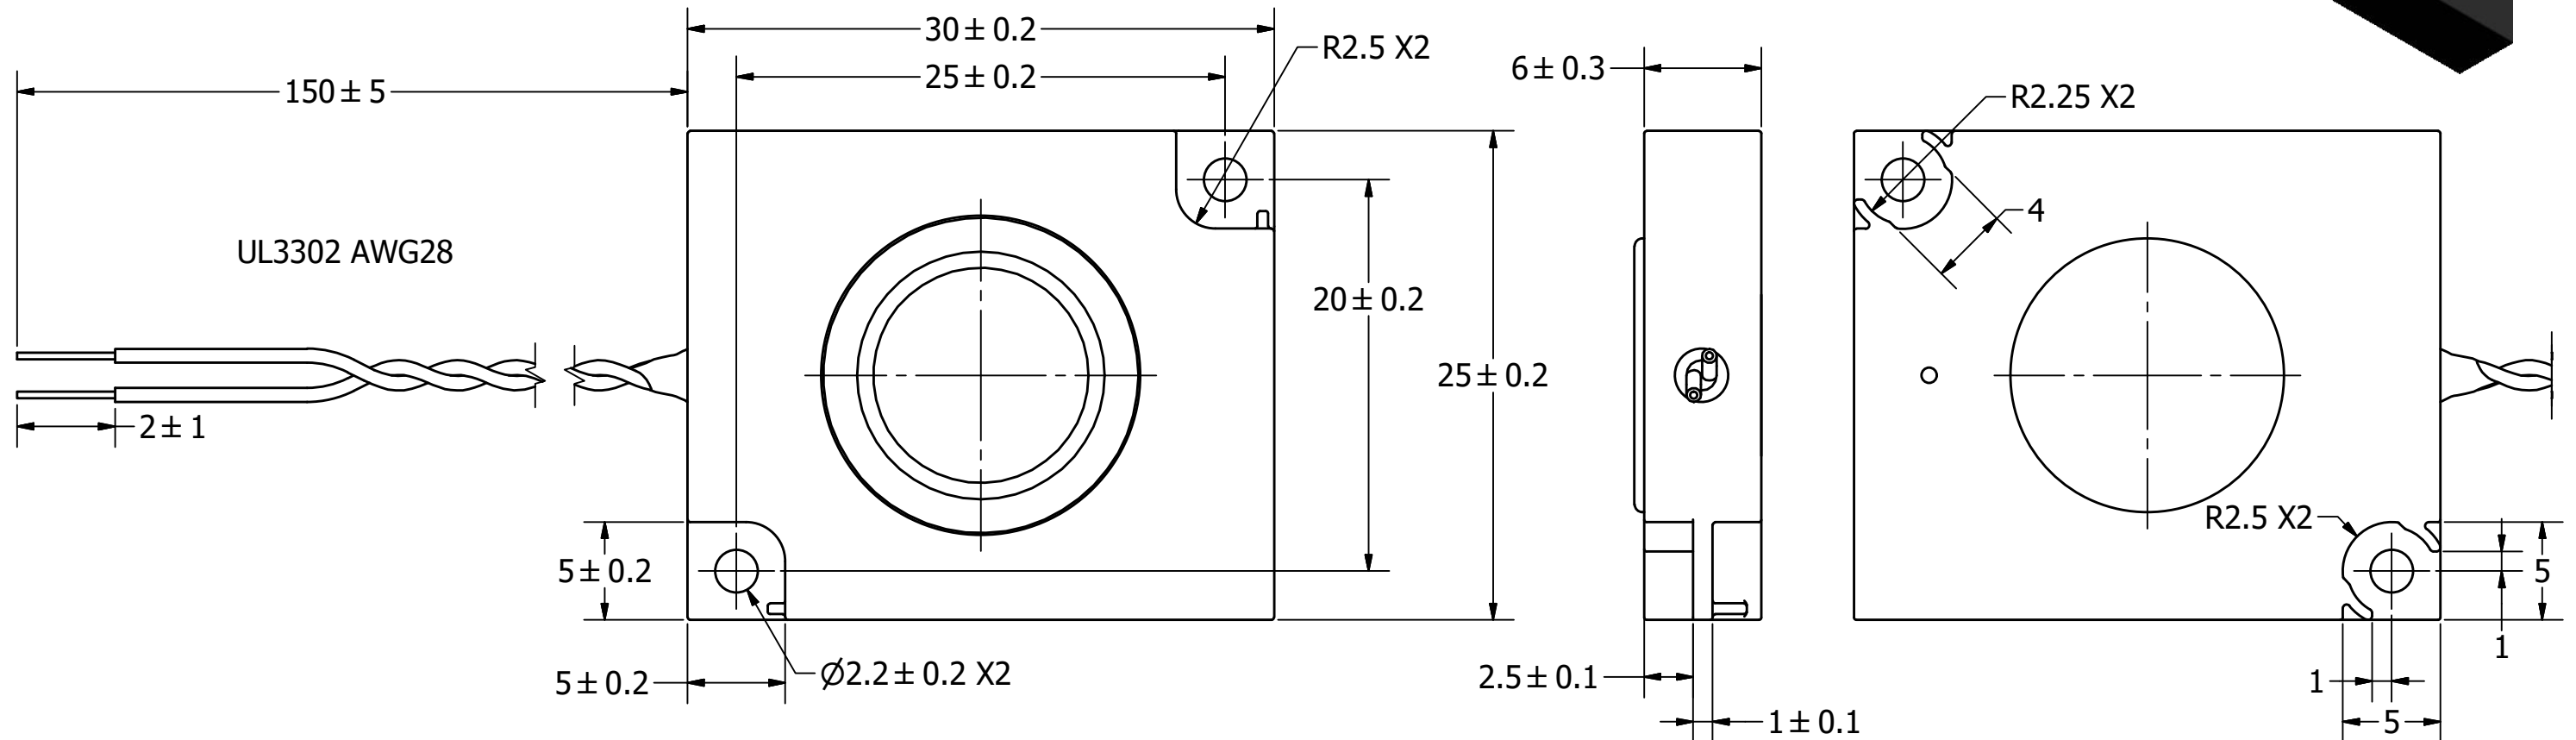

SPECIFICATIONS

PARAMETERS	VALUES	UNITS
RATED INPUT POWER	1	W
MAX INPUT POWER	1.5	W
IMPEDANCE	8 ± 15%	OHM
OUTPUT SPL @ 1W/0.5M (AT 0.8, 1.0, 1.2, 1.5 kHz)	83 ± 3	dB
DISTORTION (MAX.)	5%	-
RESONANT FREQUENCY	800 ± 20%	Hz
FREQUENCY RANGE	550 ~ 18,000	Hz
HOUSING MATERIAL	ABS	-
CONE MATERIAL	MYLAR	-
MAGNET MATERIAL	RARE EARTH	-
OPERATING TEMPERATURE	-40 ~ +85	°C
WEIGHT	72	grams

REVISION HISTORY

LTR	DESCRIPTION	DATE	APPROVED
-	RELEASED FROM ENGINEERING	1/23/2014	
A	UPDATED TEMPERATURE SPECIFICATIONS	10/20/2017	M.V.

NOTES:

1. ALL DIMENSIONS ARE IN MILLIMETERS.
2. SPECIFICATIONS SUBJECT TO CHANGE OR WITHDRAWL WITHOUT NOTICE.
3. THIS PART IS RoHS 2011/65/EU COMPLIANT.

UNLESS OTHERWISE SPECIFIED:	SIZE	Designed by	Date	Checked by	Date	Approved by	Date	Drawn Date	
DIMENSIONS ARE IN MILLIMETERS, TOLERANCES ARE ±0.5 AND ANGLES ARE ±3°.	A3	J.D.	1/16/2014	M.L.	1/16/2014	B.R.	1/16/2014	1/16/2014	
ASE03008MR-LW150-R.idw				ASE03008MR-LW150-R Speaker				Edition	Sheet
								-	1 / 1