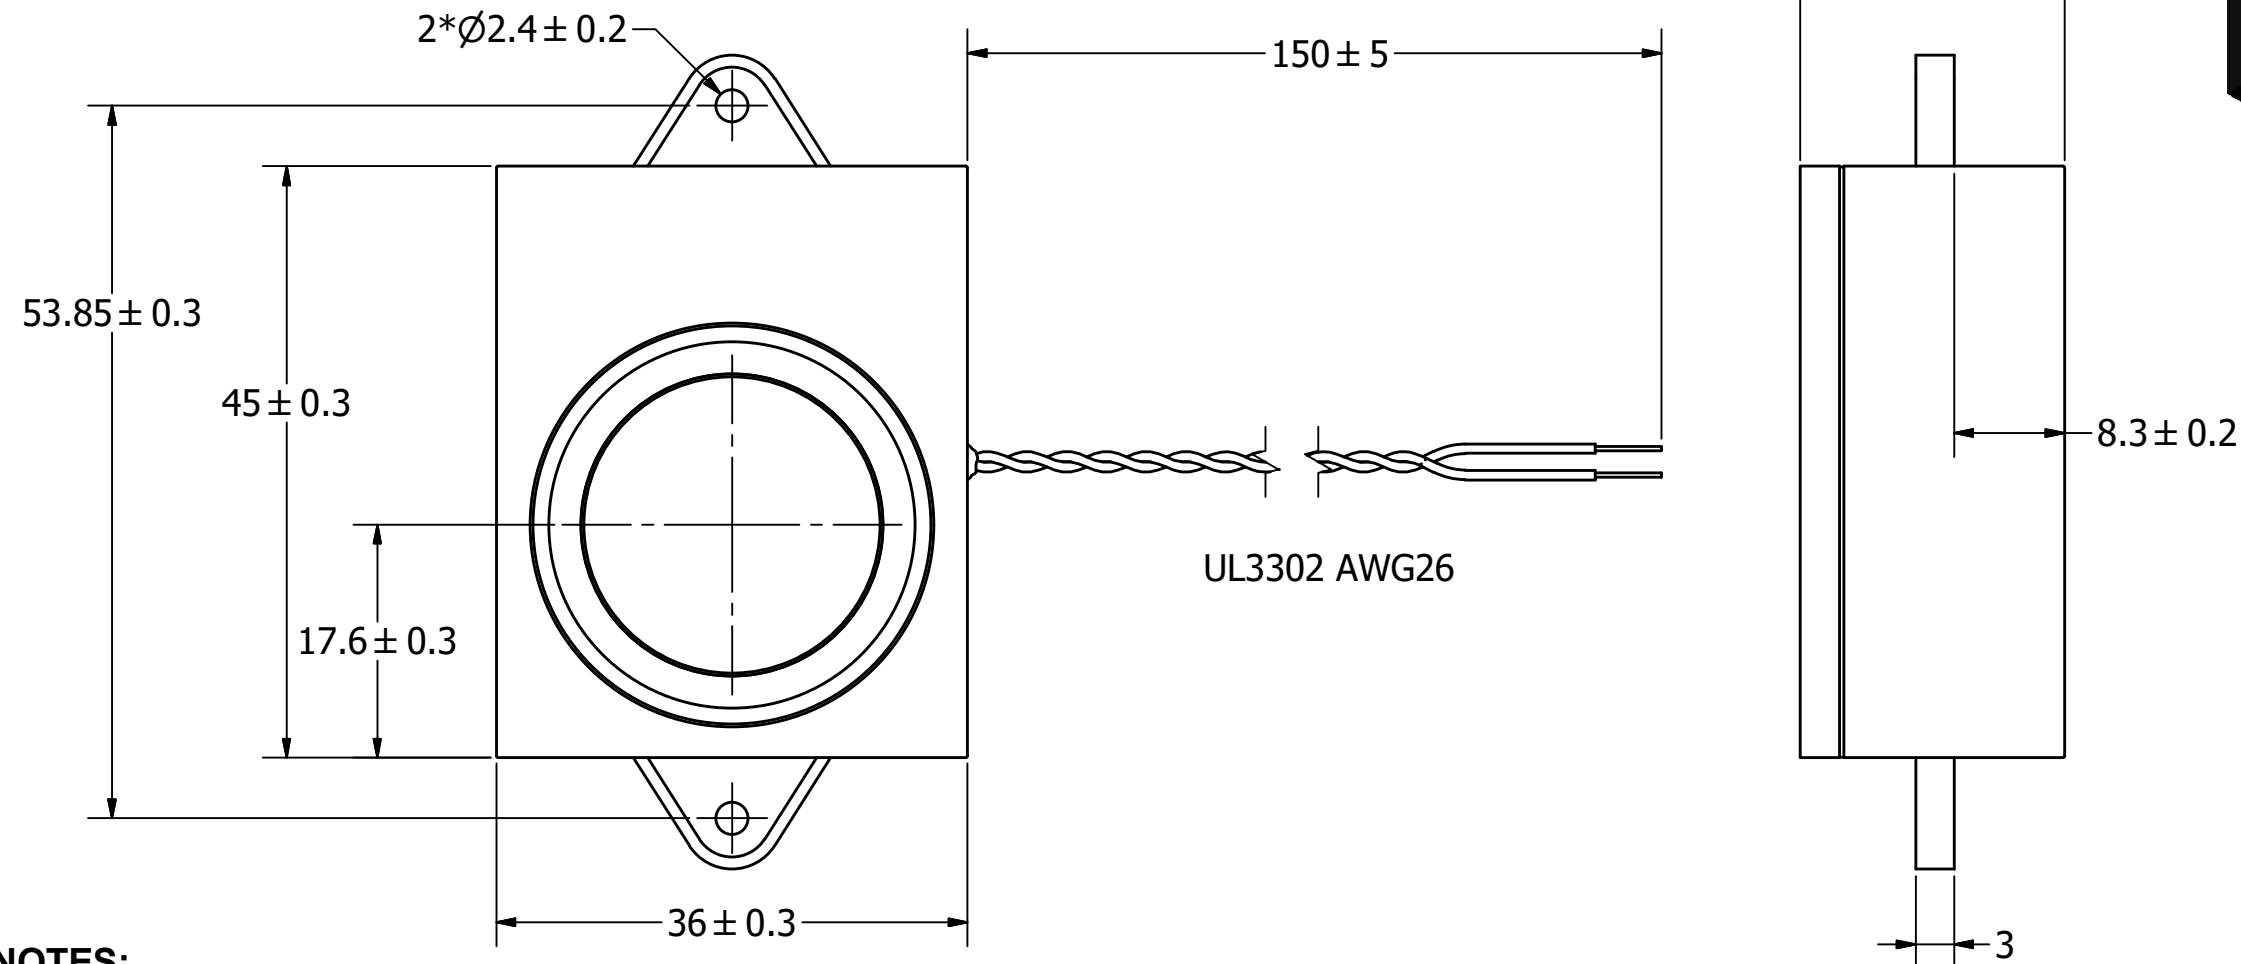

SPECIFICATIONS

PARAMETERS	VALUES	UNITS
RATED INPUT POWER	3	W
MAX INPUT POWER	5	W
IMPEDANCE	8 ± 15%	OHM
OUTPUT SPL @ 1W/0.5M (AT 0.8, 1.0, 1.2, 1.5 kHz)	80 ± 3	dB
DISTORTION (MAX.)	5%	-
RESONANT FREQUENCY	420 ± 20%	Hz
FREQUENCY RANGE	Fo ~ 20,000	Hz
HOUSING MATERIAL	ABS	-
CONE MATERIAL	PPE	-
MAGNET MATERIAL	NdFeB	-
OPERATING TEMPERATURE	-45 ~ +85	°C
WEIGHT	27	grams

REVISION HISTORY

LTR	DESCRIPTION	DATE	APPROVED
-	RELEASED FROM ENGINEERING	2/23/17	
A	REVISED POWER RATINGS	1/8/2020	M.V.

NOTES:

1. ALL DIMENSIONS ARE IN MILLIMETERS.
2. SPECIFICATIONS SUBJECT TO CHANGE OR WITHDRAWL WITHOUT NOTICE.
3. PART IS IP65 RATED.
4. THIS PART IS RoHS 2011/65/EU COMPLIANT.

UNLESS OTHERWISE SPECIFIED: DIMENSIONS ARE IN MILLIMETERS, TOLERANCES ARE ±0.5 AND ANGLES ARE ±3°.	SIZE A3	Designed by	Date	Checked by	Date	Approved by	Date	Drawn Date	
		M.V.	2/23/2017	M.V.	2/23/2017	B.R.	2/23/2017	2/23/2017	
ASE04508MR-LW150-WP-R.idw				ASE04508MR-LW150-WP-R					
		Speaker				Edition	Sheet		
						-	1 / 1		