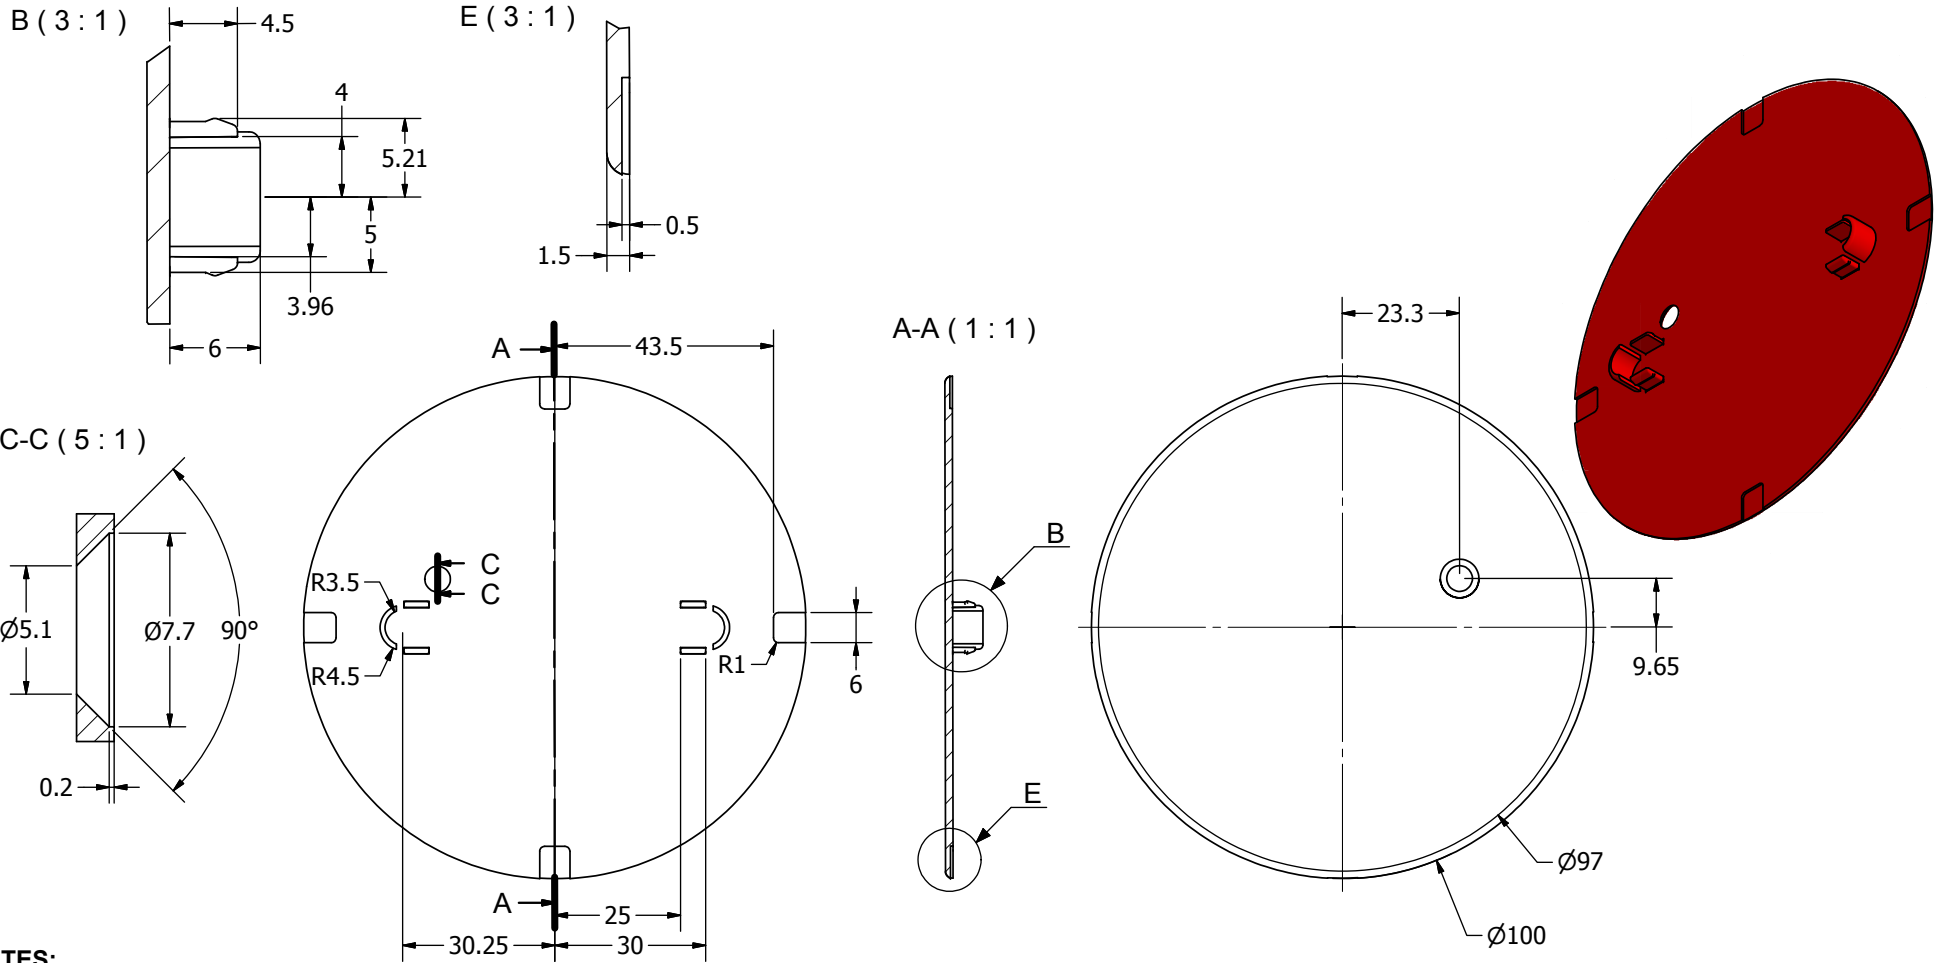

REVISION HISTORY

LTR	DESCRIPTION	DATE	APPROVED
-	RELEASED FROM ENGINEERING	12/7/2005	
A	ADDED NOTES 3 & 4	5/21/2007	R.W.
B	REVISED TO INVENTOR 3-D DRAWING TEMPLATE	7/26/2010	B.R.

NOTES:

1. ALL DIMENSIONS ARE IN MILLIMETERS.
2. SPECIFICATIONS SUBJECT TO CHANGE OR WITHDRAWAL WITHOUT NOTICE.
3. THIS PART IS RoHS 2002/95/EC COMPLIANT.
4. FITS AW-05CR-NC.

UNLESS OTHERWISE SPECIFIED: DIMENSIONS ARE IN MILLIMETERS, TOLERANCES ARE ± 0.5 AND ANGLES ARE $\pm 3^\circ$.	SIZE	Designed by	Date	Checked by	Date	Approved by	Date	Drawn Date	
	A3	J.A.F.	12/7/2005	E.P.	12/7/2005	B.R.	12/7/2005	7/26/2010	
AWA-05CRC.idw		 <p>pui audio A Division of Projects Unlimited</p>				<h1>AWA-05CRC</h1>		Edition	Sheet
								Siren	