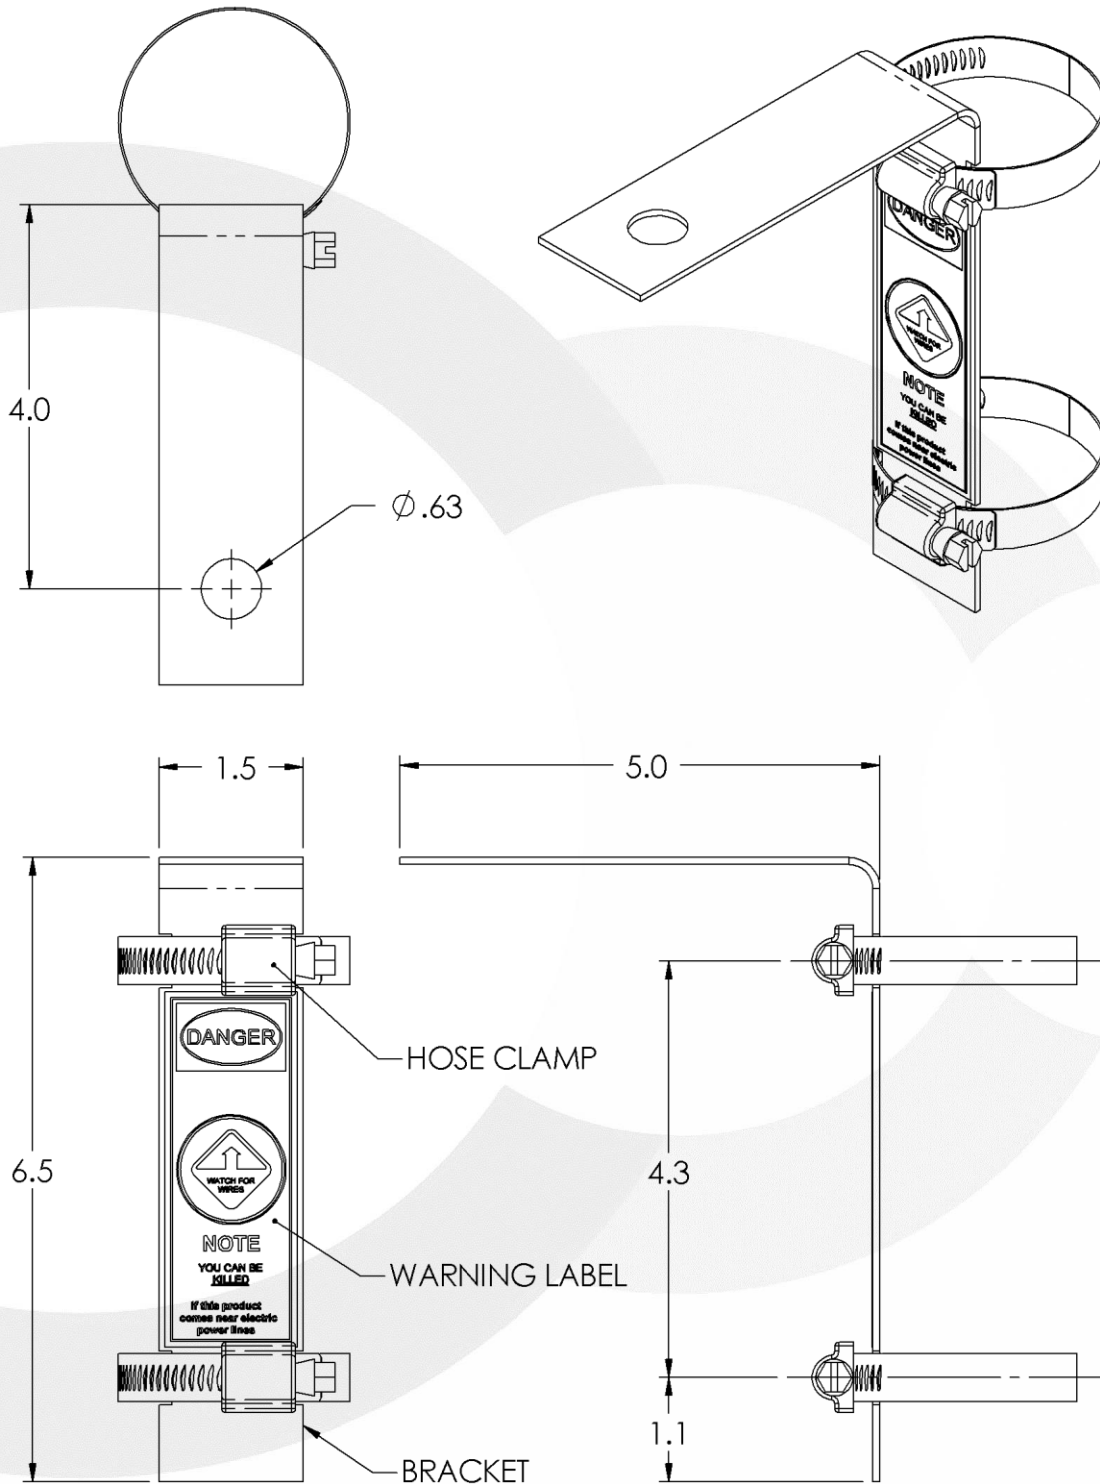

BRACKET ASSEMBLY
MOUNTING HARDWARE

FB3BRACKET

Series : ANTENNA

All dimensions are in inches

Issue : 0710

In the effort to improve our products, we reserve the right to make changes judged to be necessary.

**BRACKET ASSEMBLY
MOUNTING HARDWARE**

FB3BRACKET

Series : ANTENNA

MECHANICAL SPECIFICATIONS

Material :

Bracket : **14 ga. steel, zinc plated**

Hose Clamp : **Stainless steel**

Weight : **200 g**

Overall length : **6.5 INCHES**

Fixing system : **2 ¼ inch hose clamp**

ENVIRONMENTAL SPECIFICATIONS

Operating temperature : **-30 to +160 ° F**

X-ON Electronics

Largest Supplier of Electrical and Electronic Components

Click to view similar products for [Antennas](#) category: