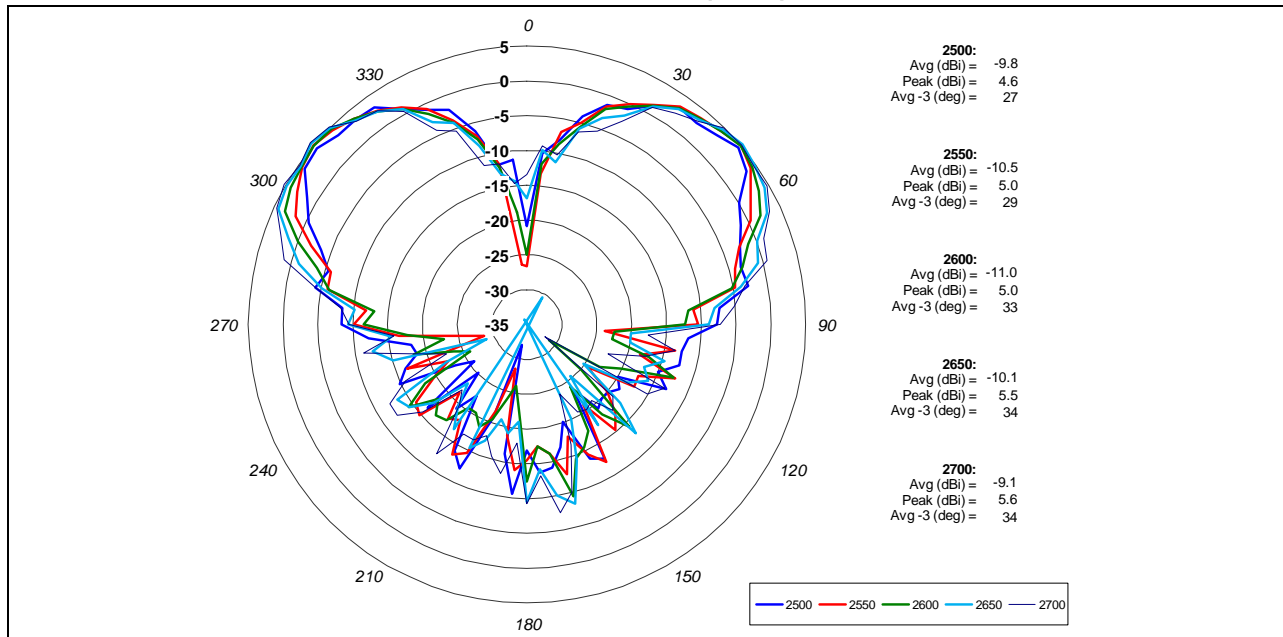

3 Cable Roof Mount Multi-Band & GPS

GPSDM700/5800

698-960 / 1710-2170 / 2300-2700, 2400-2485/5150-5875 & GPS

Series : ANTENNA

Vertical Plane (GSM)

Vertical Plane (GSM)

Issue: 1821

In the effort to improve our products, we reserve the right to make changes judged to be necessary.