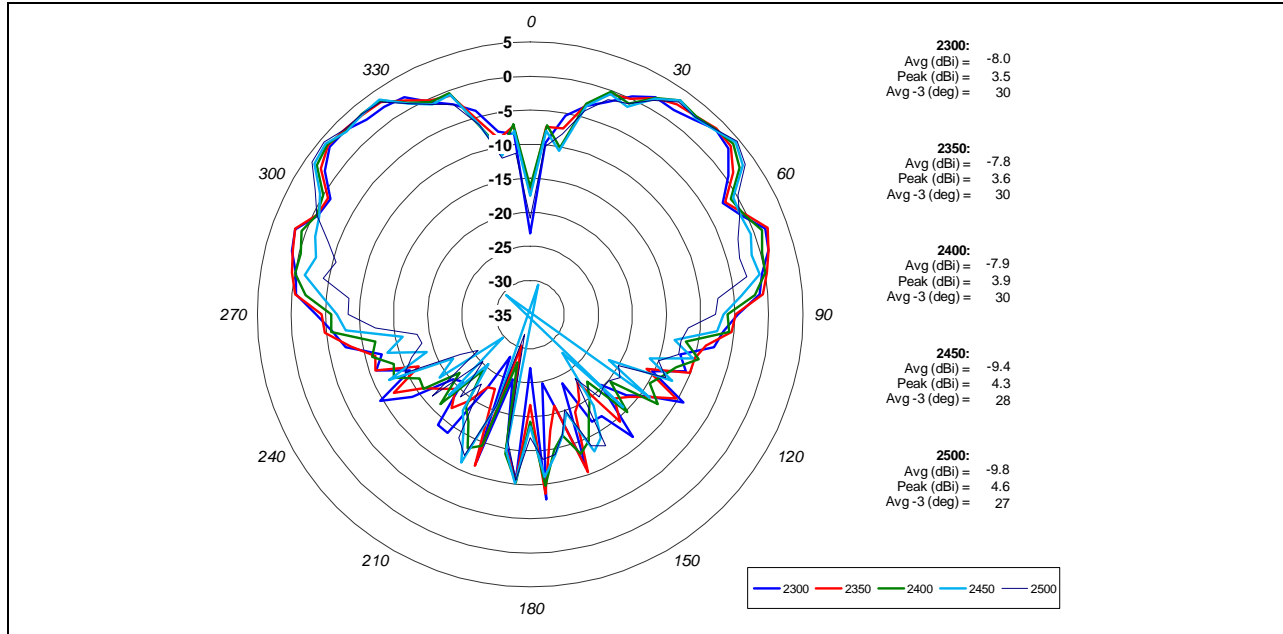

3 Cable Roof Mount Multi-Band & GPS

GPSDM700/5800

698-960 / 1710-2170 / 2300-2700, 2400-2485/5150-5875 & GPS

Series : ANTENNA

Vertical Plane (GSM)