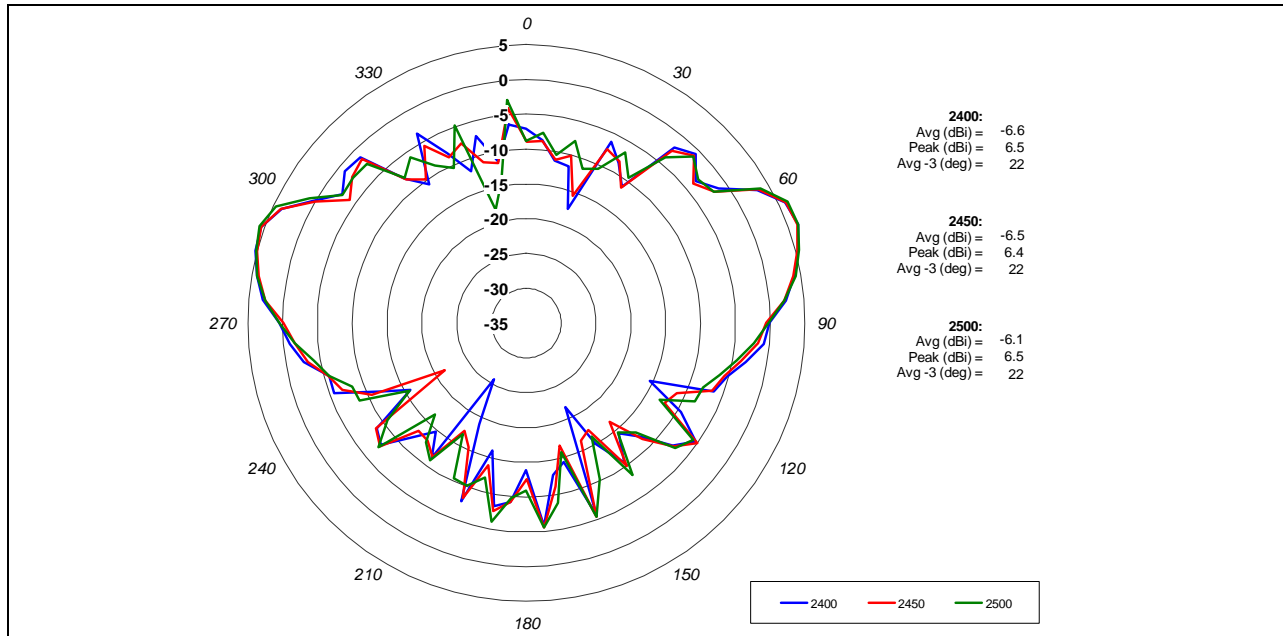

3 Cable Roof Mount Multi-Band & GPS

GPSDM700/5800

698-960 / 1710-2170 / 2300-2700, 2400-2485/5150-5875 & GPS

Series : ANTENNA

Vertical Plane (WIFI)