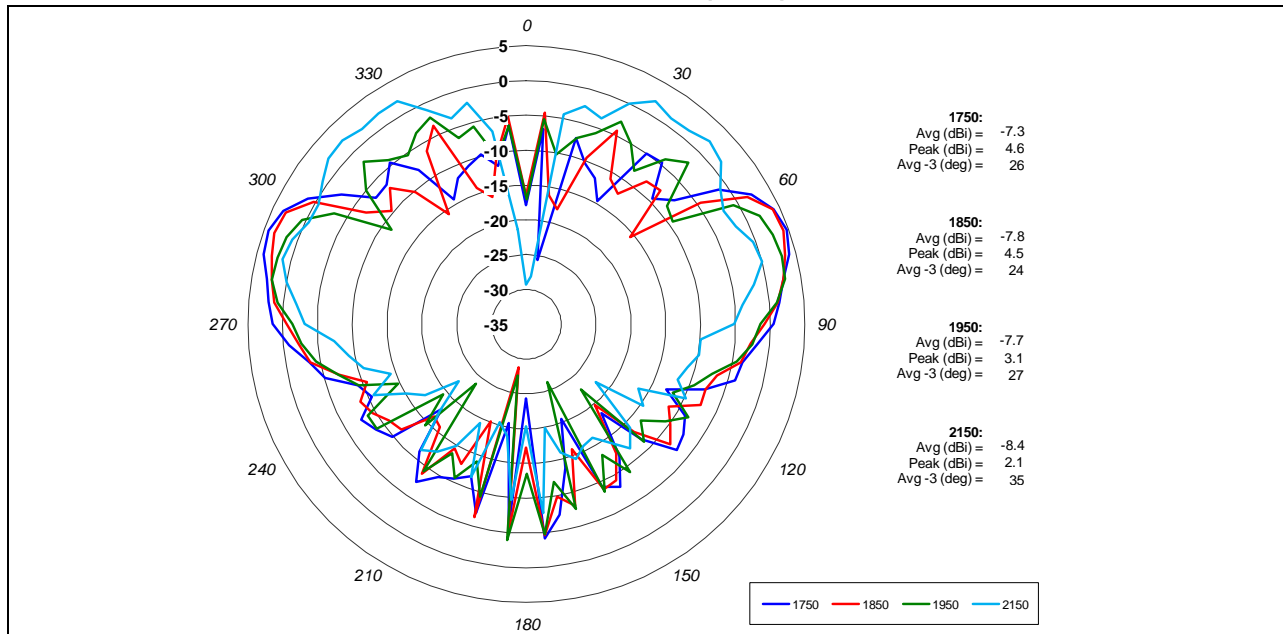

Vertical Plane (GSM)

Issue: 1821

In the effort to improve our products, we reserve the right to make changes judged to be necessary.

CONFIDENTIAL AND PROPRIETARY INFORMATION

This document contains confidential and proprietary information of Pulse Electronics, Inc. (Pulse) and is protected by copyright, trade secret and other state and federal laws. Its receipt or possession does not convey any rights to reproduce, disclose its contents, or to manufacture, use or sell anything it may describe. Reproduction, disclosure or use without specific written authorization of Pulse is strictly forbidden