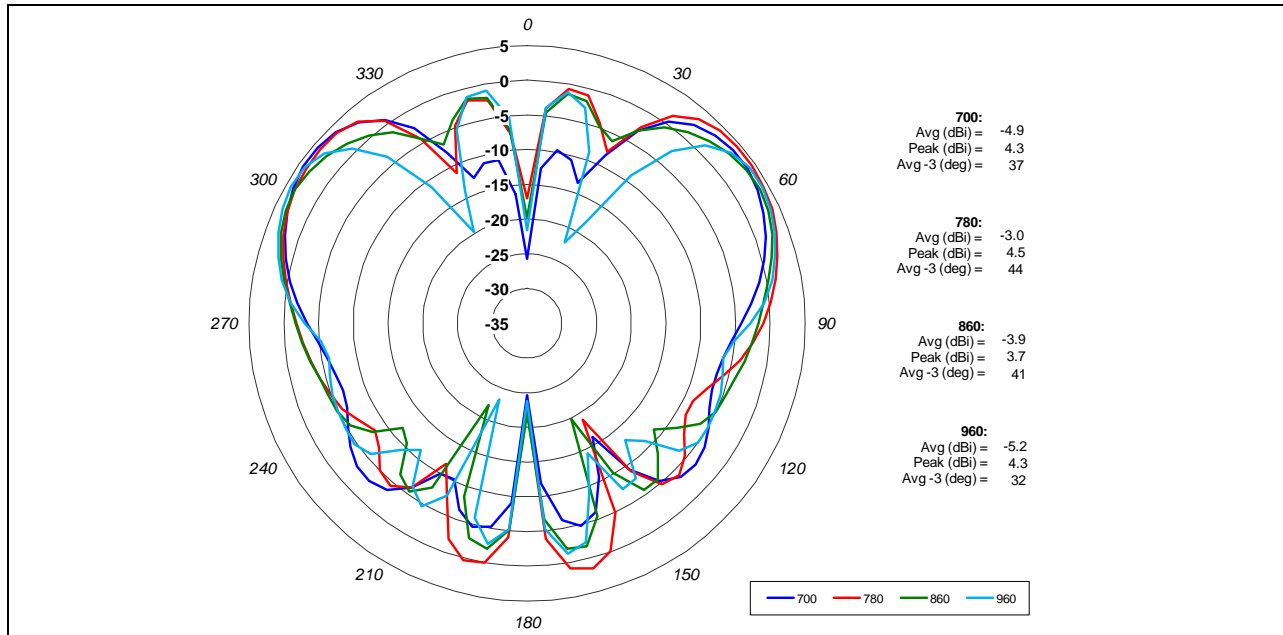

3 Cable Roof Mount Multi-Band & GPS

GPSDM700/5800

698-960 / 1710-2170 / 2300-2700, 2400-2485/5150-5875 & GPS

Series : ANTENNA

Charts – Measured with 6” cable and on 42.0” diameter ground plane

Vertical Plane (GSM)