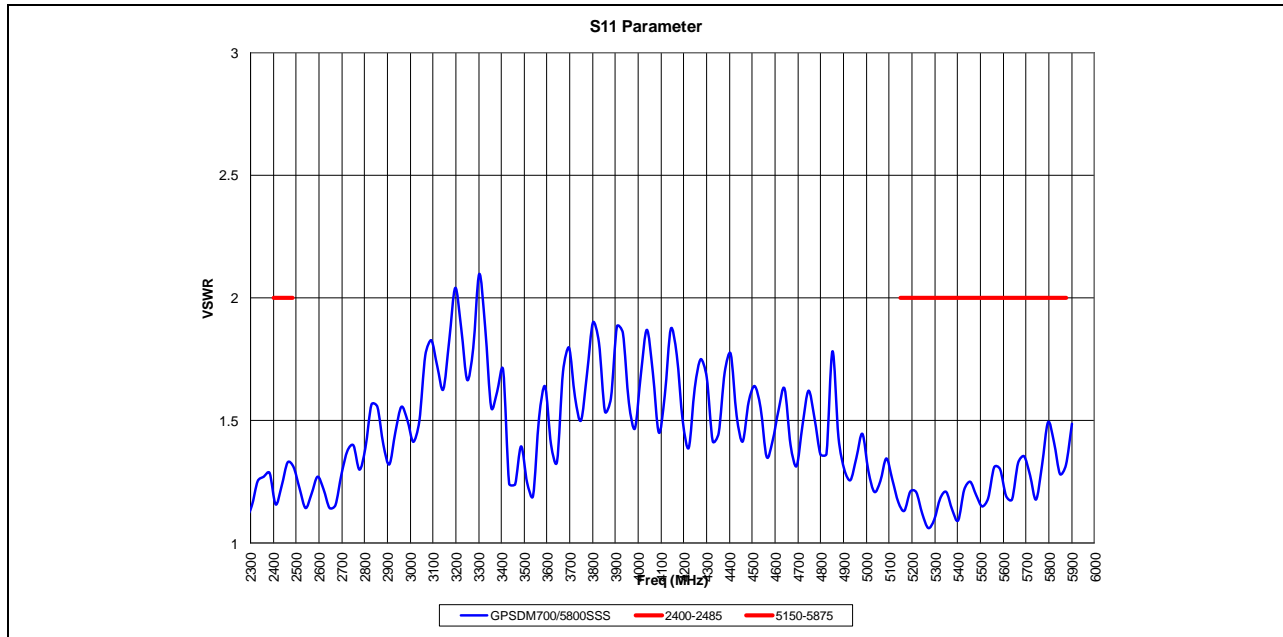

3 Cable Roof Mount Multi-Band & GPS

GPSDM700/5800

698-960 / 1710-2170 / 2300-2700, 2400-2485/5150-5875 & GPS

Series : **ANTENNA**

VSWR (GSM)

VSWR (WIFI)

Issue: 1821

In the effort to improve our products, we reserve the right to make changes judged to be necessary.