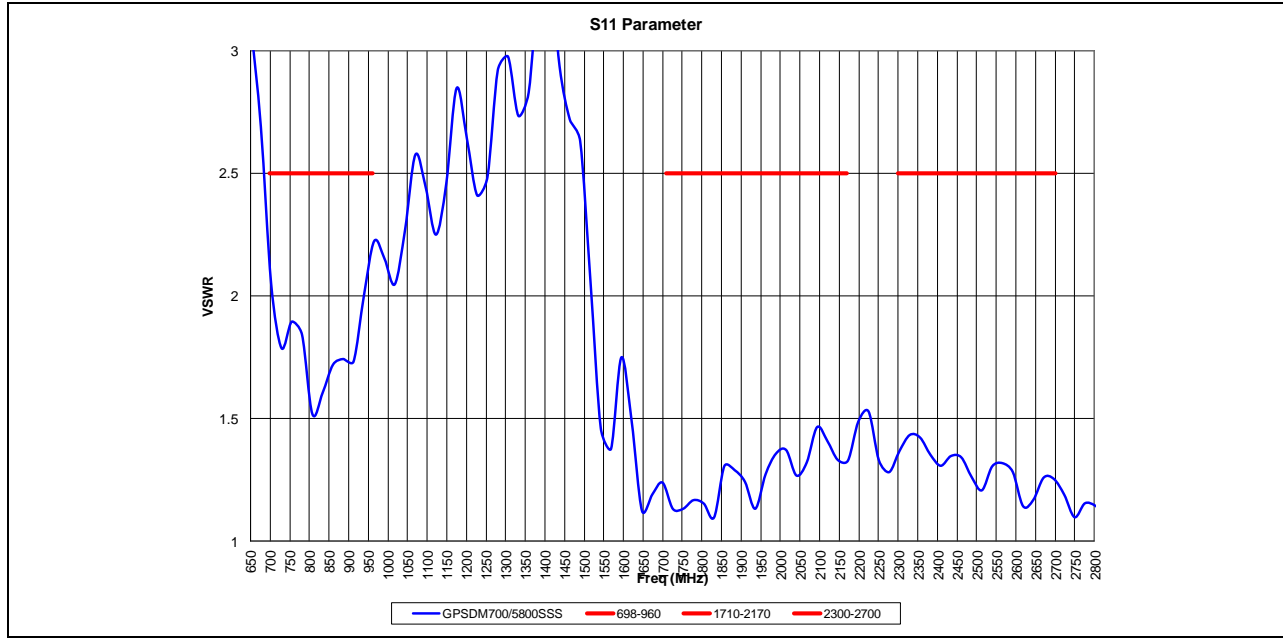

3 Cable Roof Mount Multi-Band & GPS

GPSDM700/5800

698-960 / 1710-2170 / 2300-2700, 2400-2485/5150-5875 & GPS

Series : **ANTENNA**

VSWR (GSM)

VSWR (WIFI)

Issue: 1821

In the effort to improve our products, we reserve the right to make changes judged to be necessary.