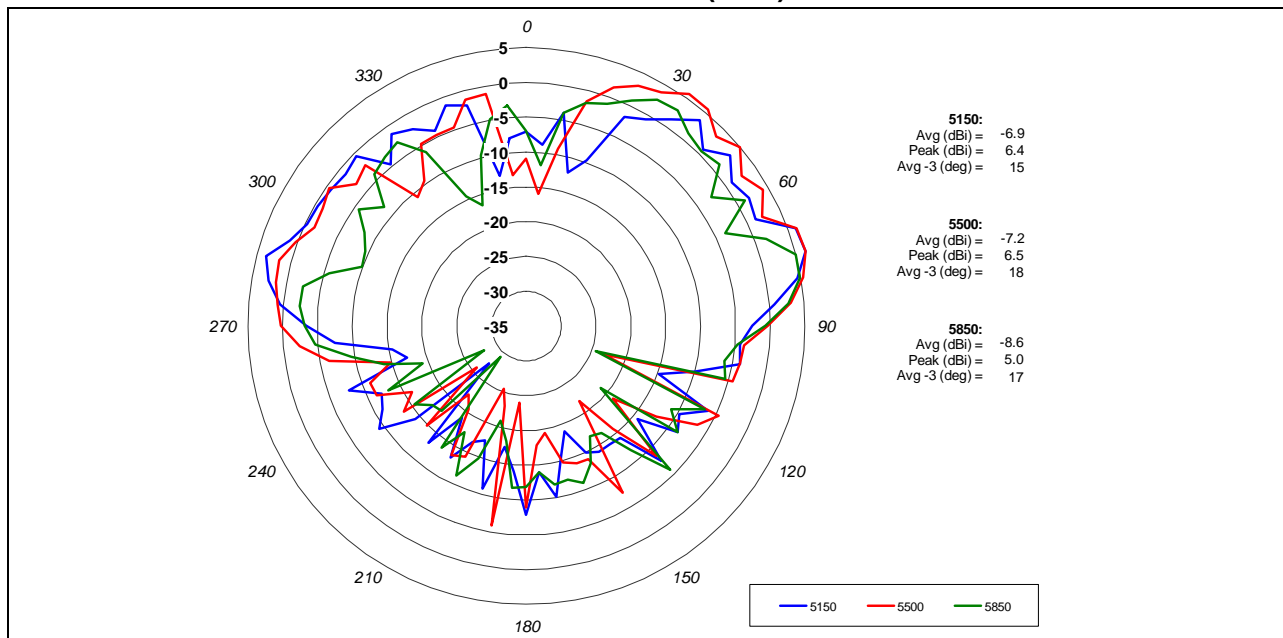

3 Cable Roof Mount Multi-Band & GPS

GPSDM700/5800

698-960 / 1710-2170 / 2300-2700, 2400-2485/5150-5875 & GPS

Series : ANTENNA

Vertical Plane (WIFI)

Vertical Plane (WIFI)

Issue: 1821

In the effort to improve our products, we reserve the right to make changes judged to be necessary.