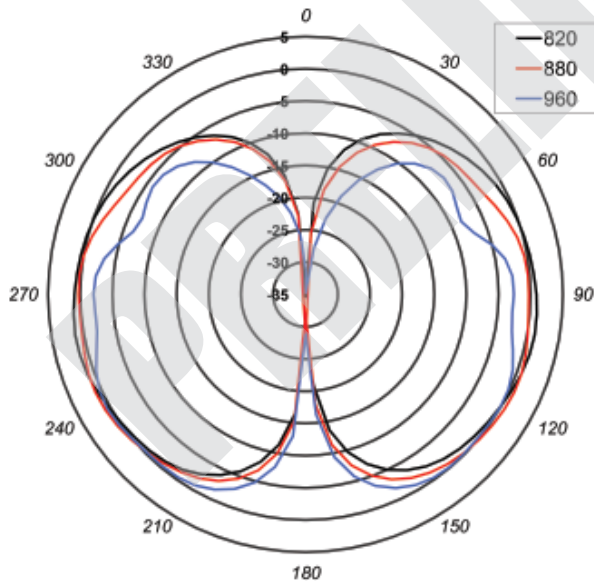

## Radiation Patterns

Horizontal Plane - 806-960 MHz

Horizontal Plane - 1710-2170 MHz

Vertical Plane - 806-960 MHz

Vertical Plane - 1710-2170 MHz