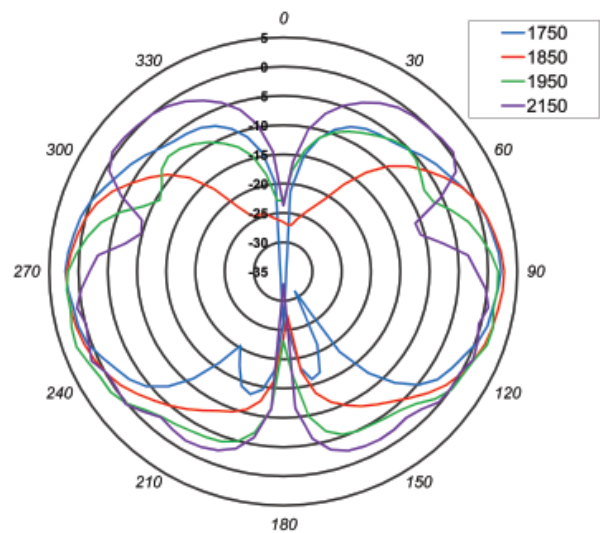

## Radiation Patterns

Horizontal Plane - 806-960 MHz

Horizontal Plane - 1710-2170 MHz

Vertical Plane - 806-960 MHz

Vertical Plane - 1710-2170 MHz