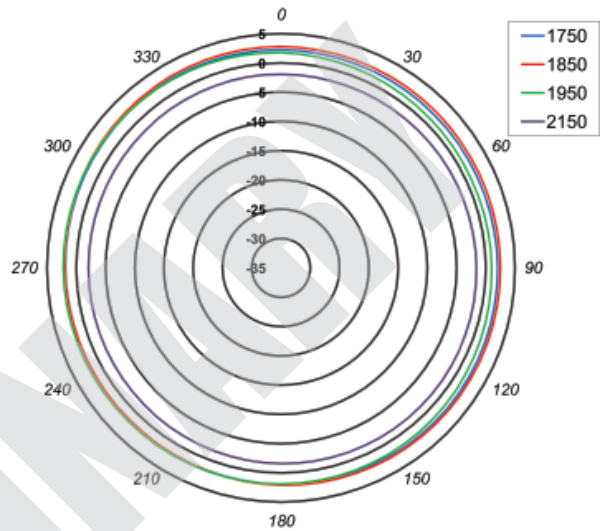

## Radiation Patterns

Horizontal Plane - 806-960 MHz

Horizontal Plane - 1710-2170 MHz

Vertical Plane - 806-960 MHz

Vertical Plane - 1710-2170 MHz