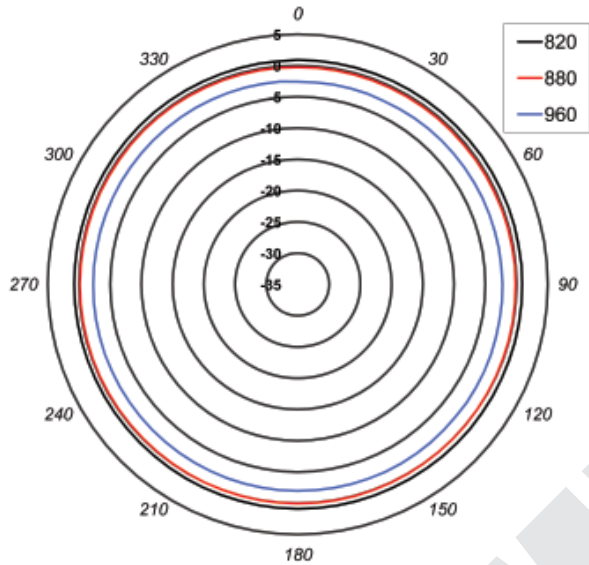

## Mechanical Specifications

Radome Material	Pultruded Fiberglass
Color	Off White
Ingress Protection	IP-67
Weight [oz/g]	5 / 156
Wind-loading [Mph]	150
Dimensions [Inches/Meters]	1 x 8.5 / 25.3 x 215.9
Flammability Rating	UL94 HB

## Radiation Patterns

Horizontal Plane - 806-960 MHz

Horizontal Plane - 1710-2170 MHz

Vertical Plane - 806-960 MHz

Vertical Plane - 1710-2170 MHz