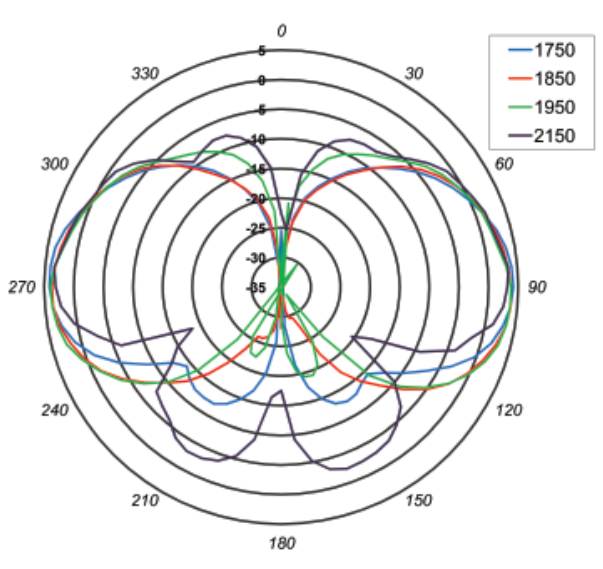

Outdoor 3G Radome Omni 4 dBi Antenna

Pulse Part Number RO8063/21704 Family

Radiation Patterns

Horizontal Plane - 806-960 MHz

Horizontal Plane - 1710-2150 MHz

Vertical Plane - 806-960 MHz

Vertical Plane - 1710-2150 MHz