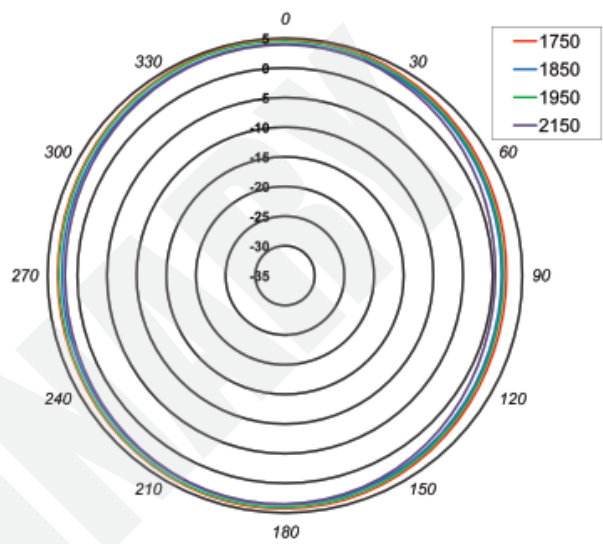

Outdoor 3G Radome Omni 4 dBi Antenna

Pulse Part Number RO8063/21704 Family

Radiation Patterns

Horizontal Plane - 806-960 MHz

Horizontal Plane - 1710-2150 MHz

Vertical Plane - 806-960 MHz

Vertical Plane - 1710-2150 MHz