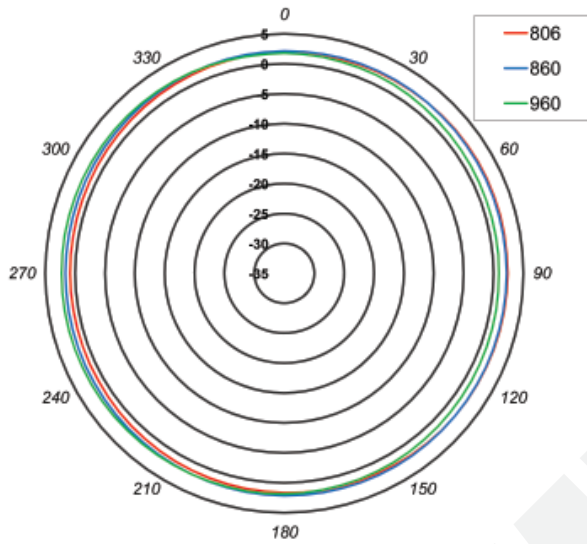

Outdoor 3G Radome Omni 4 dBi Antenna

Pulse Part Number RO8063/21704 Family

Radiation Patterns

Horizontal Plane - 806-960 MHz