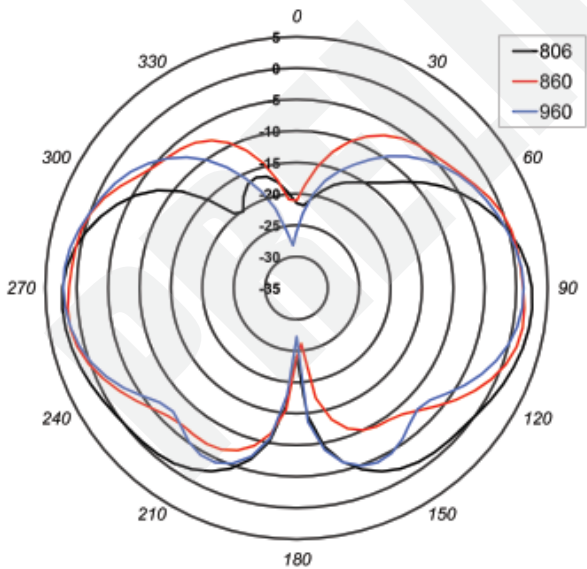

Outdoor 3G Radome Omni 4 dBi Antenna

Pulse Part Number RO8063/21704 Family

Radiation Patterns

Horizontal Plane - 806-960 MHz

Horizontal Plane - 1710-2150 MHz

Vertical Plane - 806-960 MHz

Vertical Plane - 1710-2150 MHz