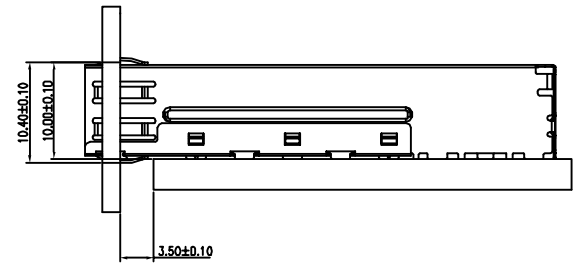

Qty per:	Tray	Carton		
	45	900		
PART NUMBER : SFPCAGE002-L				
No.	DESCRIPTION	Q'ty	MATERIAL	PLATING
01	CAGE TOP	1	COPPER ALLOY	Nickel
02	CAGE BOTTOM	1	COPPER ALLOY	Nickel

MM (INCH)	
TOLERANCES EXCEPT AS NOTED	
MM	±
.0 ± 0.2	±
.00 ± 0.15	±
.000 ± 0.075	±
ANGLES ± 0.5	
THIRD ANGLE PROJECTION	

RoHS Compliant

TITLE (Non-Logo)
SFP CAGE 1 BY 1 PRESSFIT

DFTO Jack	DRAWING NO. SFPCAGE002-L	SIZE	REV
DATE 8/03/06	/PART NO.	A3	0
SCALE : 1:1	DO NOT SCALE DRAWING	SHEET 1	OF 2

8 | 7 | 6 | 5 | 4 | 3 | 2 | 1

H
G
F
E
D
C
B
A

8 | 7 | 6 | 5 | 4 | 3 | 2 | 1

H
G
F
E
D
C
B
A

DETACHED LISTS	← MM (INCH) →	RoHS Compliant		
	TOLERANCES EXCEPT AS NOTED			
	MM		TITLE	
	.0 ± 0.2 ±		SFP CAGE 1 BY 1 PRESSFIT (Non-Logo)	
.00 ± 0.15 ±		DFTO Jack		
.000 ± 0.075 ±		DATE 8/03/06		
ANGLES ± 0.5		DRAWING NO. SFPCAGE002-L		
		/PART NO.		
	THIRD ANGLE PROJECTION	SCALE : 1:1	DO NOT SCALE DRAWING	SHEET 2 OF 2
				SIZE A3 REV 0