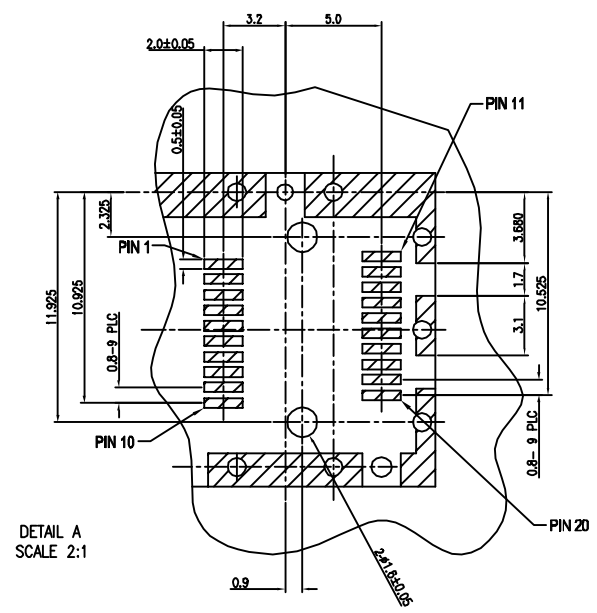

Qty per:	Tray	Carton		
	45	900		
PART NUMBER : SFPCAGE002-L				
No.	DESCRIPTION	Q'ty	MATERIAL	PLATING
01	CAGE TOP	1	COPPER ALLOY	Nickel
02	CAGE BOTTOM	1	COPPER ALLOY	Nickel

MM (INCH)	
TOLERANCES EXCEPT AS NOTED	
MM	±
.0 ± 0.2	±
.00 ± 0.15	±
.000 ± 0.075	±
ANGLES ± 0.5	
THIRD ANGLE PROJECTION	

RoHS Compliant

TITLE (Non-Logo)
SFP CAGE 1 BY 1 PRESSFIT

DFTO Jack	DRAWING NO. SFPCAGE002-L	SIZE	REV
DATE 8/03/06	/PART NO.	A3	0
SCALE : 1:1	DO NOT SCALE DRAWING	SHEET 1	OF 2

8 | 7 | 6 | 5 | 4 | 3 | 2 | 1

H
G
F
E
D
C
B
A

8 | 7 | 6 | 5 | 4 | 3 | 2 | 1

H
G
F
E
D
C
B
A

DETACHED LISTS	← MM (INCH) →	RoHS Compliant		
	TOLERANCES EXCEPT AS NOTED			
	MM		TITLE	
	.0 ± 0.2 ±		SFP CAGE 1 BY 1 PRESSFIT (Non-Logo)	
.00 ± 0.15 ±		DFTO Jack		
.000 ± 0.075 ±		DATE 8/03/06		
ANGLES ± 0.5		DRAWING NO. SFPCAGE002-L		
		/PART NO.		
	THIRD ANGLE PROJECTION	SCALE : 1:1	DO NOT SCALE DRAWING	SHEET 2 OF 2
				SIZE A3 REV 0