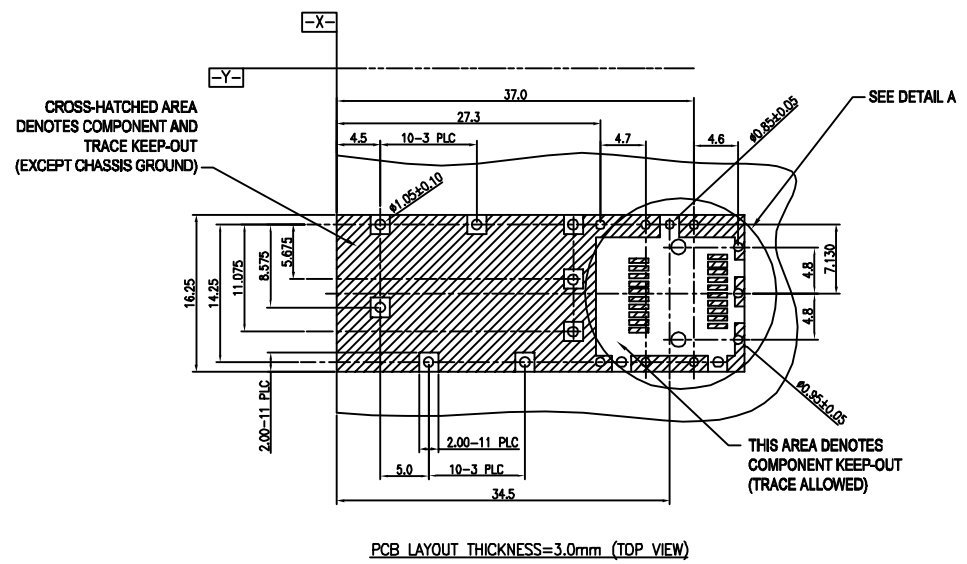

Qty per:	Tray	Carton		
	45	900		
PART NUMBER : SFPCAGE002-L				
No.	DESCRIPTION	Q'ty	MATERIAL	PLATING
01	CAGE TOP	1	COPPER ALLOY	Nickel
02	CAGE BOTTOM	1	COPPER ALLOY	Nickel

MM (INCH)	
TOLERANCES EXCEPT AS NOTED	
MM	±
.0 ± 0.2	±
.00 ± 0.15	±
.000 ± 0.075	±
ANGLES ± 0.5	
THIRD ANGLE PROJECTION	

RoHS Compliant

TITLE (Non-Logo)
SFP CAGE 1 BY 1 PRESSFIT

DFTO Jack	DRAWING NO. SFPCAGE002-L	SIZE	REV
DATE 8/03/06	/PART NO.	A3	0
SCALE : 1:1	DO NOT SCALE DRAWING	SHEET 1	OF 2

8 | 7 | 6 | 5 | 4 | 3 | 2 | 1

H
G
F
E
D
C
B
A

8 | 7 | 6 | 5 | 4 | 3 | 2 | 1

H
G
F
E
D
C
B
A

DETACHED LISTS	← MM (INCH) →	RoHS Compliant		
	TOLERANCES EXCEPT AS NOTED			
	MM		TITLE	
	.0 ± 0.2 ±		SFP CAGE 1 BY 1 PRESSFIT (Non-Logo)	
.00 ± 0.15 ±		DFTO Jack		
.000 ± 0.075 ±		DATE 8/03/06		
ANGLES ± 0.5		DRAWING NO. SFPCAGE002-L		
		/PART NO.		
	THIRD ANGLE PROJECTION	SCALE : 1:1	DO NOT SCALE DRAWING	SHEET 2 OF 2
				SIZE A3 REV 0