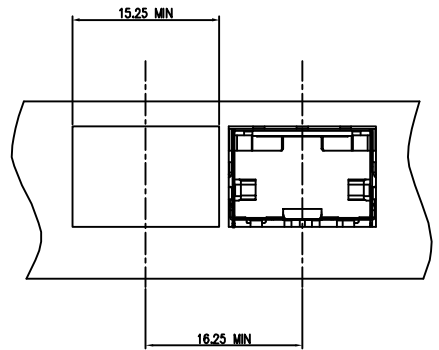

RoHS Compliant

TITLE (Non-Logo)
SFP CAGE 1 BY 1 PRESSFIT

DFTO Jack	DRAWING NO. SFPCAGE002-L	SIZE	REV
DATE 8/03/06	/PART NO.	A3	0
SCALE : 1:1	DO NOT SCALE DRAWING	SHEET 1	OF 2

8 | 7 | 6 | 5 | 4 | 3 | 2 | 1

H
G
F
E
D
C
B
A

8 | 7 | 6 | 5 | 4 | 3 | 2 | 1

H
G
F
E
D
C
B
A

DETACHED LISTS	← MM (INCH) →	RoHS Compliant		
	TOLERANCES EXCEPT AS NOTED			
	MM		TITLE	
	.0 ± 0.2 ±		SFP CAGE 1 BY 1 PRESSFIT (Non-Logo)	
.00 ± 0.15 ±		DFTO Jack		
.000 ± 0.075 ±		DATE 8/03/06		
ANGLES ± 0.5		DRAWING NO. SFPCAGE002-L		
		/PART NO.		
	THIRD ANGLE PROJECTION	SCALE : 1:1	DO NOT SCALE DRAWING	SHEET 2 OF 2
				SIZE A3 REV 0