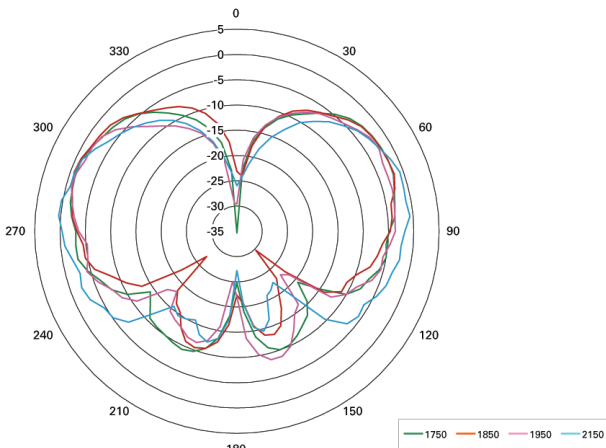

IP67 Active 6 Band GPS Antenna

Pulse Part Number W4120 Family

Radiation Patterns

Horizontal Plane - 806-960 MHz

Horizontal Plane - 1710-2170 MHz

Vertical Plane - 806-960 MHz

Vertical Plane - 1710-2170 MHz

For More Information