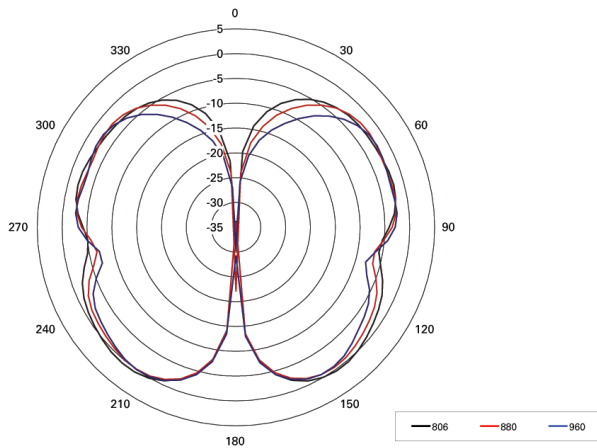

IP67 Active 6 Band GPS Antenna

Pulse Part Number W4120 Family

Radiation Patterns

Horizontal Plane - 806-960 MHz

Horizontal Plane - 1710-2170 MHz

Vertical Plane - 806-960 MHz

Vertical Plane - 1710-2170 MHz

For More Information