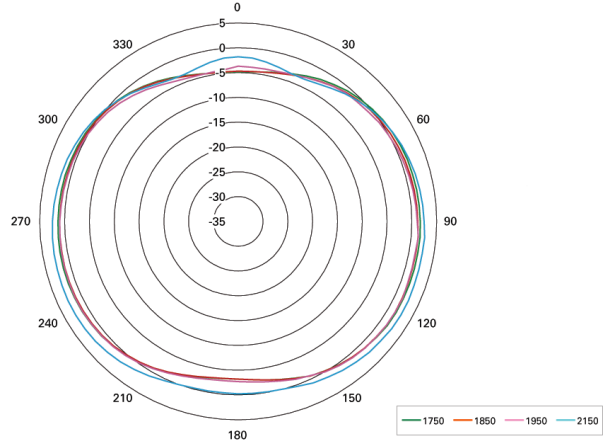

IP67 Active 6 Band GPS Antenna

Pulse Part Number W4120 Family

Radiation Patterns

Horizontal Plane - 806-960 MHz

Horizontal Plane - 1710-2170 MHz

Vertical Plane - 806-960 MHz

Vertical Plane - 1710-2170 MHz

For More Information