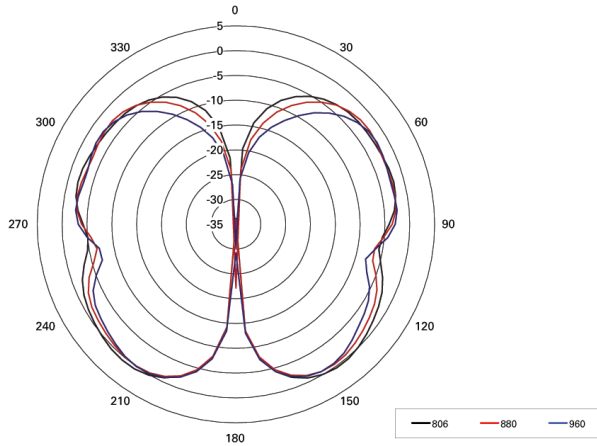

IP67 Active 6 Band GPS Antenna

Pulse Part Number W4120 Family

Radiation Patterns

Horizontal Plane - 806-960 MHz

Horizontal Plane - 1710-2170 MHz

Vertical Plane - 806-960 MHz

Vertical Plane - 1710-2170 MHz

For More Information