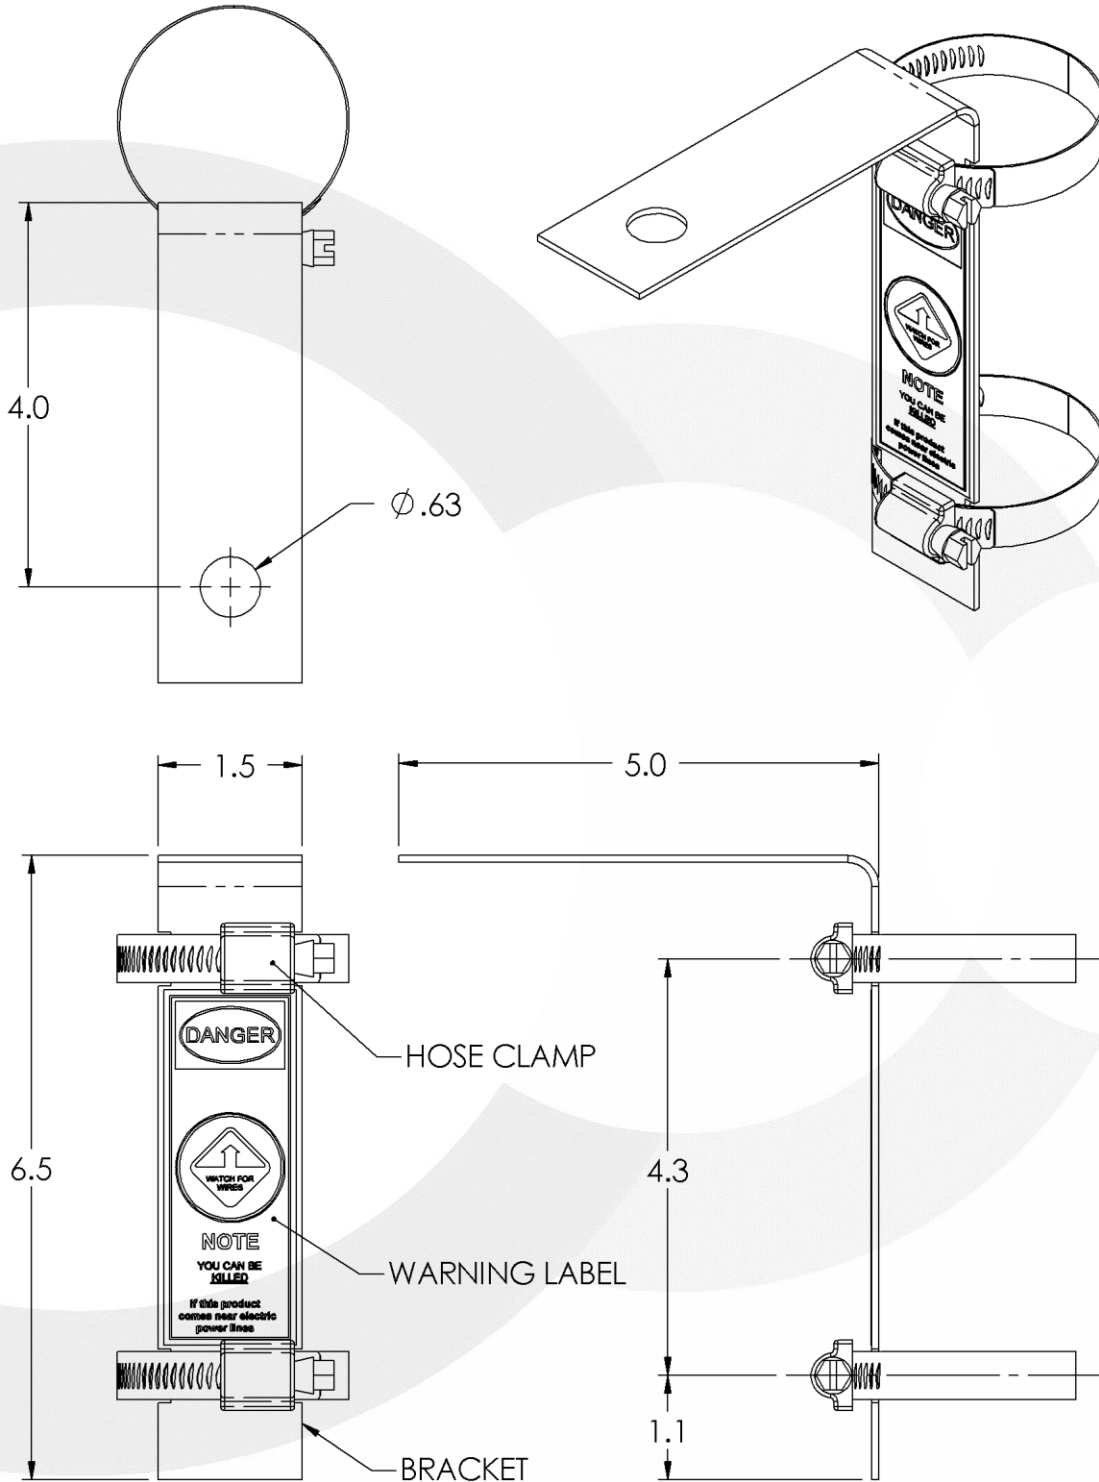

**BRACKET ASSEMBLY**  
**MOUNTING HARDWARE**

**FB3BRACKET**

Series : ANTENNA

All dimensions are in inches

Issue : 0710

In the effort to improve our products, we reserve the right to make changes judged to be necessary.

**BRACKET ASSEMBLY**  
**MOUNTING HARDWARE**

**FB3BRACKET**  
Series : ANTENNA

**MECHANICAL SPECIFICATIONS**

Material :

Bracket : ..... **14 ga. steel, zinc plated**

Hose Clamp : ..... **Stainless steel**

Weight : ..... **200 g**

Overall length : ..... **6.5 INCHES**

Fixing system : ..... **2 ¼ inch hose clamp**

**ENVIRONMENTAL SPECIFICATIONS**

Operating temperature : ..... **-30 to +160 ° F**