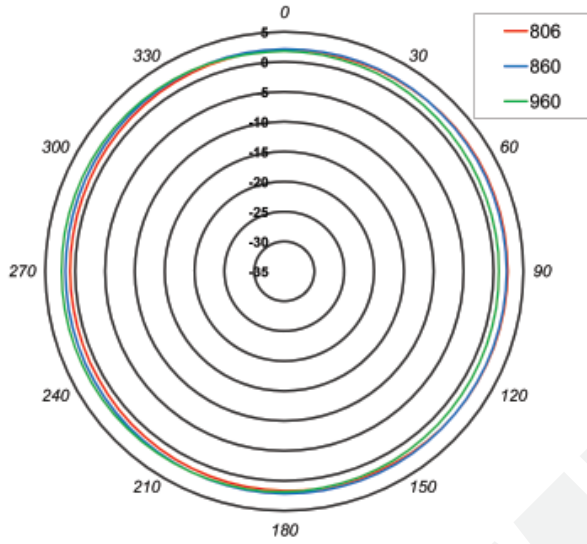

Outdoor 3G Radome Omni 4 dBi Antenna

Pulse Part Number RO8063/21704 Family

Radiation Patterns

Horizontal Plane - 806-960 MHz