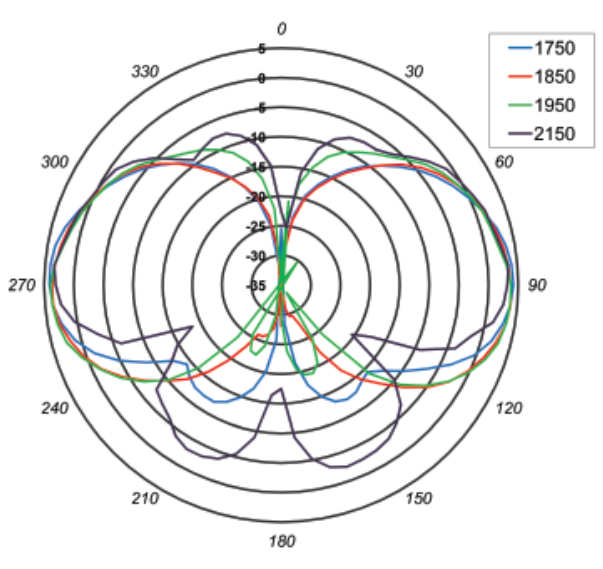

Outdoor 3G Radome Omni 4 dBi Antenna

Pulse Part Number RO8063/21704 Family

Radiation Patterns

Horizontal Plane - 806-960 MHz

Horizontal Plane - 1710-2150 MHz

Vertical Plane - 806-960 MHz

Vertical Plane - 1710-2150 MHz