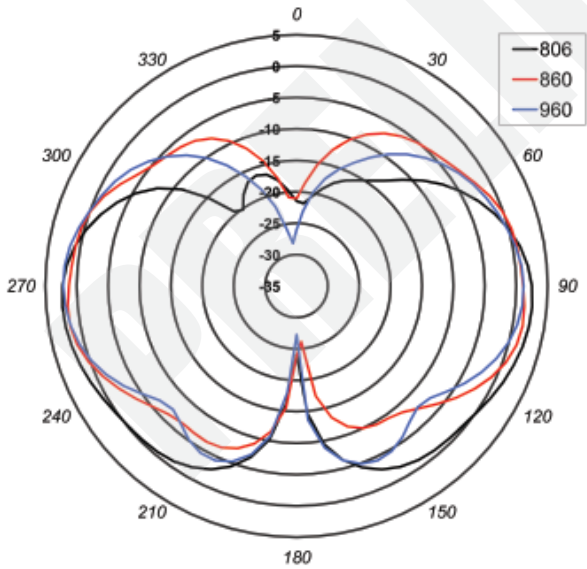

Outdoor 3G Radome Omni 4 dBi Antenna

Pulse Part Number RO8063/21704 Family

Radiation Patterns

Horizontal Plane - 806-960 MHz

Horizontal Plane - 1710-2150 MHz

Vertical Plane - 806-960 MHz

Vertical Plane - 1710-2150 MHz