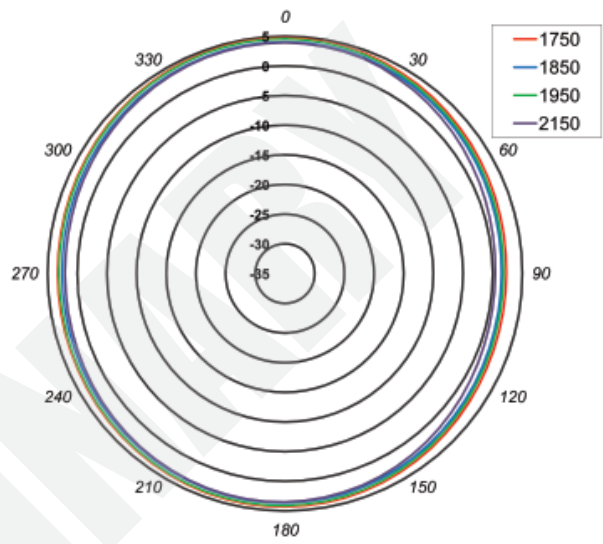

Outdoor 3G Radome Omni 4 dBi Antenna

Pulse Part Number RO8063/21704 Family

Radiation Patterns

Horizontal Plane - 806-960 MHz

Horizontal Plane - 1710-2150 MHz

Vertical Plane - 806-960 MHz

Vertical Plane - 1710-2150 MHz