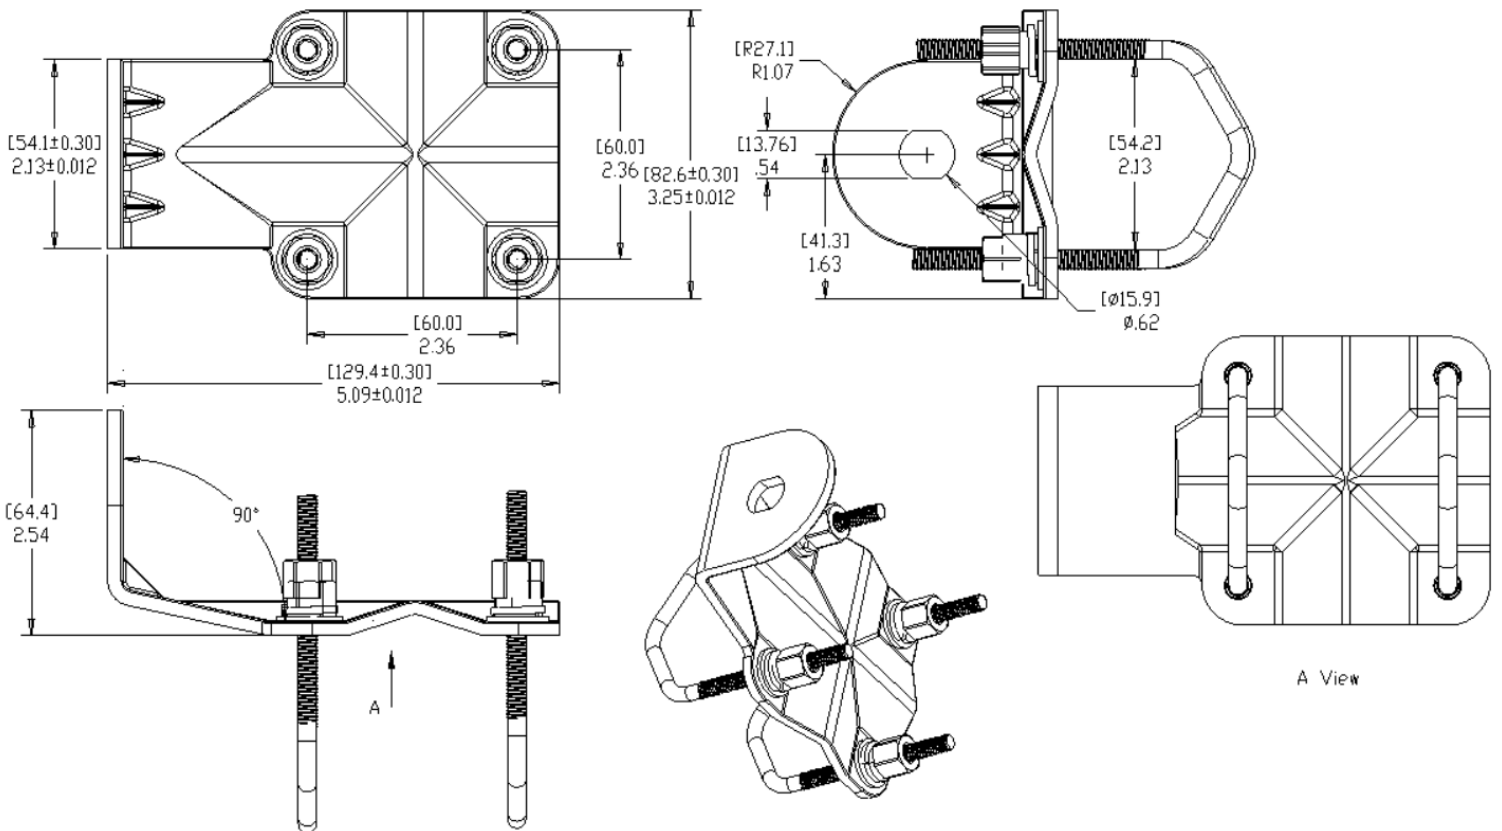

Description: RO Mounting Hardware

Series: Kit

PART NUMBER: ROKIT

MECHANICAL DRAWING

Issue:1928

In the effort to improve our products, we reserve the right to make changes judged to be necessary.

CONFIDENTIAL AND PROPRIETARY INFORMATION

This document contains confidential and proprietary information of Pulse Electronics, Inc. (Pulse) and is protected by copyright, trade secret and other state and federal laws. Its receipt or possession does not convey any rights to reproduce, disclose its contents, or to manufacture, use or sell anything it may describe. Reproduction, disclosure or use without specific written authorization of Pulse is strictly forbidden.