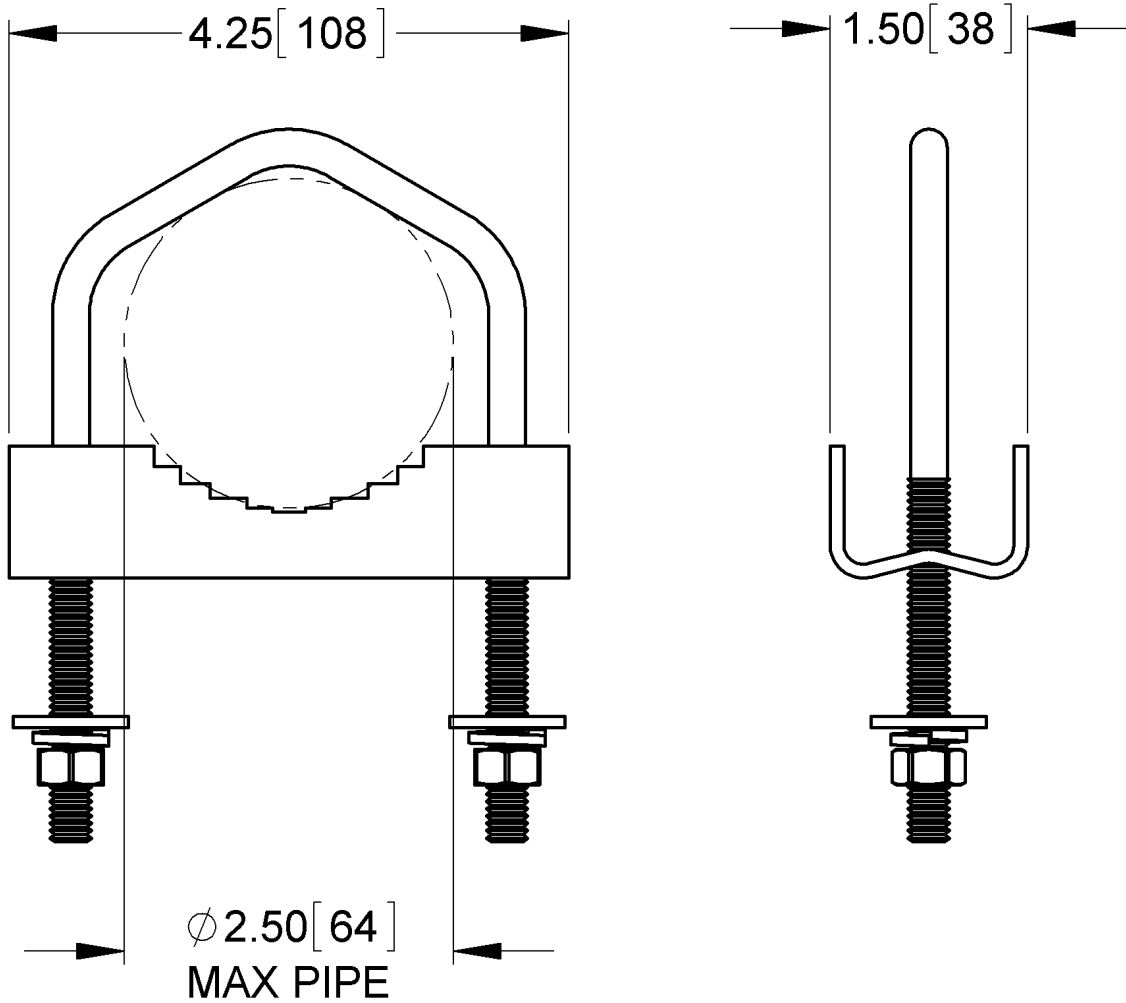

CLAMP, YA3, YA5 & YA6
MOUNTING HARDWARE

YAGIKITHD
Series : ANTENNA

All dimensions are in inches (mm)

Issue: 1150

In the effort to improve our products, we reserve the right to make changes judged to be necessary.

**CLAMP, YA3, YA5 & YA6
MOUNTING HARDWARE**

YAGIKITHD
Series : **ANTENNA**

MECHANICAL SPECIFICATIONS

Material	Zinc plated steel
Weight	257.4 g
Overall length	See sheet 1 INCHES

ENVIRONMENTAL SPECIFICATIONS