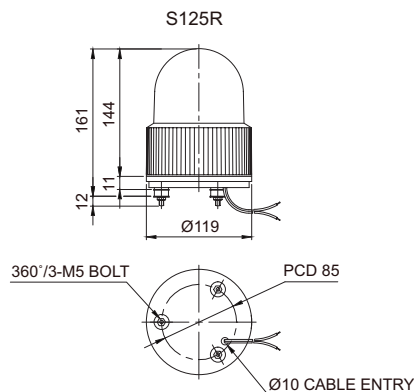

S125 series

Ø125mm Bulb Revolving Warning Lights

S125R

Common Specifications(S125R/ S125U/ S125M)

- Ø125mm standard-sized bulb revolving warning lights
- Adopts a special power transmission system that reduces noise and wear
- Built-in buzzer available (Volume : Max 90dB at 1m)
- Revolving speed : 120-140RPM
- Materials : Lens-AS, Housing-ABS, Reflector-Heat resistant ABS
- Ambient operating temperature : -20°C to +50°C

S125R Bulb Revolving Warning Light

- Protection rating : IP44
- Certificates : CE Compliant

Model number	Voltage	Current	Bulb			Certificates	Weight	Color
			Spec	Standard	Parts no			
S125R	DC12V	0.966A	12V10W	T16x35 15S	9	CE	0.40kg	<ul style="list-style-type: none"> • R-Red • A-Amber • G-Green • B-Blue
	DC24V	0.566A	24V10W	T16x35 15S	10		0.40kg	
	AC110V	0.130A	12V10W	T16x35 15S	9	-	0.65kg	
	AC220V	0.065A	12V10W	T16x35 15S	9		0.65kg	

Technical Diagram

(Units : mm)

Wiring Instructions

- External power line standard : UL1015 AWG18(0.75sq)×2C 400mm
- DC type : Black output line is negative(-)

Customization

- Cost efficient model with AC type bulb (Model number : S125E)
- Item used FT bracket (Model number : S125E-FT)
- Wall mount bracket options : Bracket structure allows for threading through the bracket hole or into the wall mount

S125E

S125E-FT

Wall Mount Bracket SWP125

Wall Mount Bracket SWM125

Ordering Specification

S125R	-	BZ	-	220	-	R
[Model number]		[Buzzer option]		[Voltage]		[Color]
• S125R		• None - No buzzer • BZ - Built-in buzzer		• 12-DC12V • 24-DC24V • 110-AC110V • 220-AC220V		• R-Red • A-Amber • G-Green • B-Blue